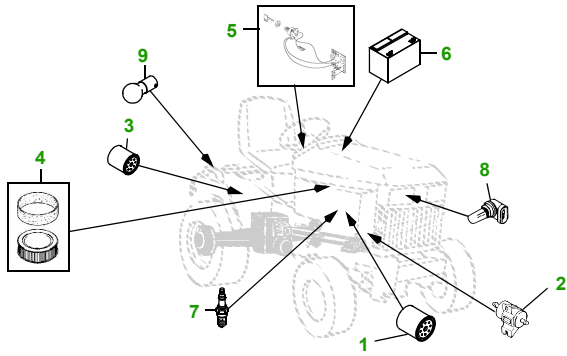

MAINTENANCE REMINDER SHEET

X485 with 62C Deck

Garden Tractor

Tractor S/N

62" Convertible Deck

Deck S/N

Key	Part No.	Description
1	AM107423	OIL FILTER
2	M146377	FUEL FILTER - S/N —400000
	AM118131	FUEL FILTER - S/N 400001—
3	AM131054	TRANSAXLE OIL FILTER
4	M148207	FOAM AIR FILTER ELEMENT
	M152049	PAPER AIR FILTER ELEMENT
5	AM131841	KEY
	AM132500	IGNITION SWITCH

Key	Part No.	Description
6	TY25221	BATTERY (DRY)
7	M138938	SPARK PLUG
8	R136239	HALOGEN HEADLIGHT BULB
9	M148478	TAIL LIGHT BULB
10	M143504	BLADE - STD
	M145719	BLADE - MULCHING
11	M142997	BELT
12	AM125172	KIT - GAGE WHEEL
13	M113955	FRONT ROLLER

"As Needed" Parts

Qty	Part No	Item
1	AM137724	Fuel Cap
1	AM130907	Mower Deck Leveling Gauge
1	TY26183	Grease Gun

FOR ON-LINE PARTS ASSISTANCE:

www.JDParts.Deere.com

- VIEW [John Deere Parts Catalog](#) to look-up part numbers
- ORDER parts on-line from your [John Deere Dealer](#)
- SEARCH for parts for [YOUR specific model](#)
- SEARCH for parts by [Partial Part Number](#)