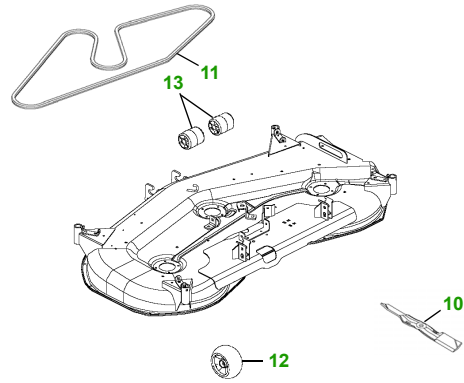

MAINTENANCE REMINDER SHEET

X485 with 62C Deck

Garden Tractor

Tractor S/N

62" Convertible Deck

Deck S/N

Key	Part No.	Description
1	AM107423	OIL FILTER
2	M146377	FUEL FILTER - S/N —400000
	AM118131	FUEL FILTER - S/N 400001—
3	AM131054	TRANSAXLE OIL FILTER
4	M148207	FOAM AIR FILTER ELEMENT
	M152049	PAPER AIR FILTER ELEMENT
5	AM131841	KEY
	AM132500	IGNITION SWITCH

Key	Part No.	Description
6	TY25221	BATTERY (DRY)
7	M138938	SPARK PLUG
8	R136239	HALOGEN HEADLIGHT BULB
9	M148478	TAIL LIGHT BULB
10	M143504	BLADE - STD
	M145719	BLADE - MULCHING
11	M142997	BELT
12	AM125172	KIT - GAGE WHEEL
13	M113955	FRONT ROLLER

"As Needed" Parts

Qty	Part No	Item
1	AM137724	Fuel Cap
1	AM130907	Mower Deck Leveling Gauge
1	TY26183	Grease Gun

FOR ON-LINE PARTS ASSISTANCE:

www.JDParts.Deere.com

- VIEW [John Deere Parts Catalog](#) to look-up part numbers
- ORDER parts on-line from your [John Deere Dealer](#)
- SEARCH for parts for [YOUR specific model](#)
- SEARCH for parts by [Partial Part Number](#)