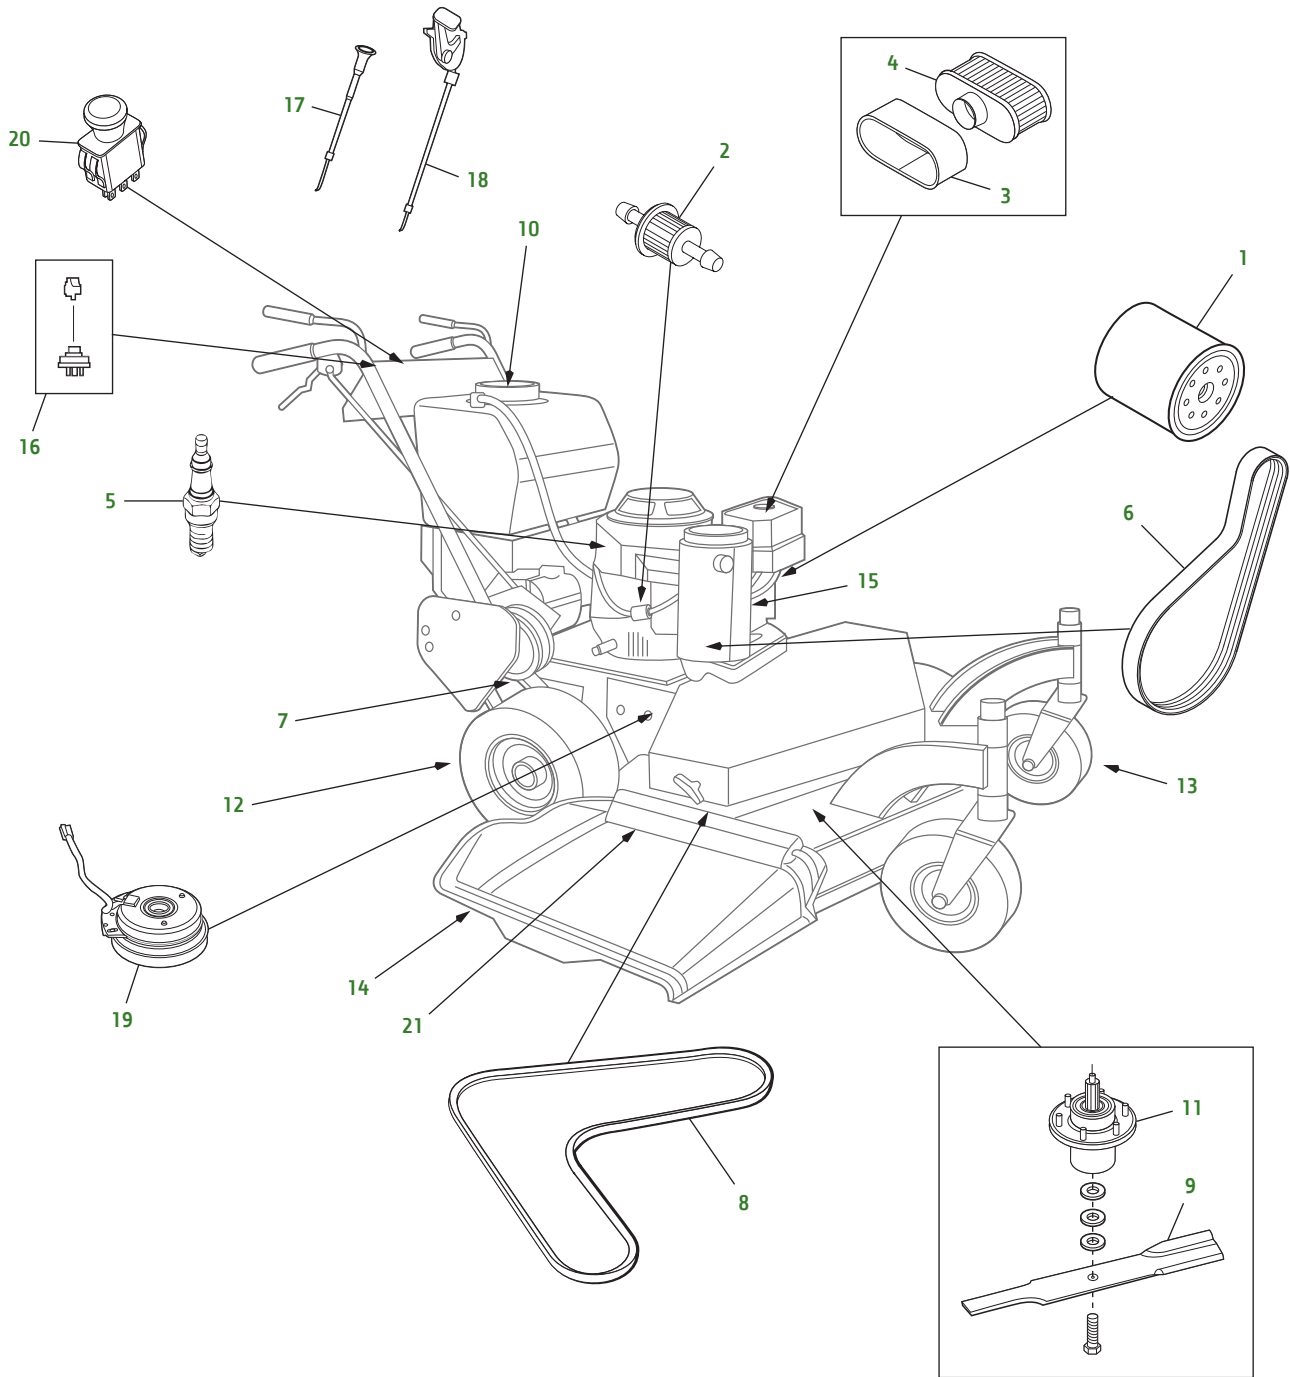

WG32A / WG36A / WG48A

Commercial Walk Behind

WG32A / WG36A / WG48A

Key	Part No.	Description	Key	Part No.	Description
1	AM125424	... ENGINE OIL FILTER	10	TCU30102	... FILLER CAP
2	AM116304	... FUEL FILTER	11	TCA20480	... SPINDLE
3	MIU12554	... AIR FILTER - FOAM	12	TCA20766	... TIRE & WHEEL ASSEMBLY - 6 X 4.5
4	MIU12555	... AIR FILTER - PAPER	13	TCA22217	... TIRE & WHEEL ASSEMBLY - CASTER
5	M805853	... SPARK PLUG	14	TCA16388	... DISCHARGE CHUTE - INCLUDES LABELS
6	TCU29283	... V-BELT - ENGINE	15	MIA12411	... MUFFLER
7	TCU29752	... BELT - TIRE & WHEEL DRIVE (2)		M136651	... GASKET
8	TCU29158	... V-BELT - MOWER DECK — 32 in	16	AM38227	... IGNITION SWITCH
	TCA20750	... V-BELT - MOWER DECK — 36 in (S/N-40000)		M40718	... KEY
	TCU33096	... V-BELT - MOWER DECK — 36 in (S/N 40001-)	17	TCA20550	... CABLE - CHOKE
	TCU29763	... V-BELT - MOWER DECK — 48 in (51.4 in LONG)	18	TCA20551	... CABLE - THROTTLE
	TCU29748	... V-BELT - MOWER DECK — 48 in (83 in LONG)	19	TCA20484	... CLUTCH
9	TCU29299	... BLADE — 32 in (2) — 48 in (3)	20	AM131966	... PTO SWITCH (S/N-40000)
	TCU29188	... BLADE — 36 in (2)		TCA22710	... PTO SWITCH (S/N 40001-)
	TCU29868	... BLADE - Mulch — 32 in (2) — 48 in (3)	21	TCB11738	... MULCH KIT — 32 in
	TCU29869	... BLADE - Mulch — 36 in (2)		TCB11739	... MULCH KIT — 36 in
				TCB11740	... MULCH KIT — 48 in

Frequently Used Items

Qty	Part No.	Item
1	MIU12554	Air Filter - Foam
1	MIU12555	Air Filter - Paper
1	AM116304	Fuel Filter
2	M805853	Spark Plugs
1	TCU29283	V-Belt - Engine
1	TCU30102	Filler Cap
1	AM130907	Mower Deck Leveling Gauge
1	TY26571	Grease Gun
1	TCA20480	Spindle
2	TCU29299	Blade — 32 in
3	TCU29188	Blade — 36 in
3	TCU29299	Blade — 48 in
2	TCU29868	Blade — Mulch 32 in
2	TCU29869	Blade — Mulch 36 in
3	TCU29868	Blade — Mulch 48 in
1	TCU29158	Mower Belt — 32 in
2	TCA20750	Mower Belt — 36 in
1	TCU29763	Mower Belt — 48 in (51.4 in Long)
1	TCU29748	Mower Belt — 48 in (83 in Long)
2	TCU29752	Belt - Tire & Wheel Drive