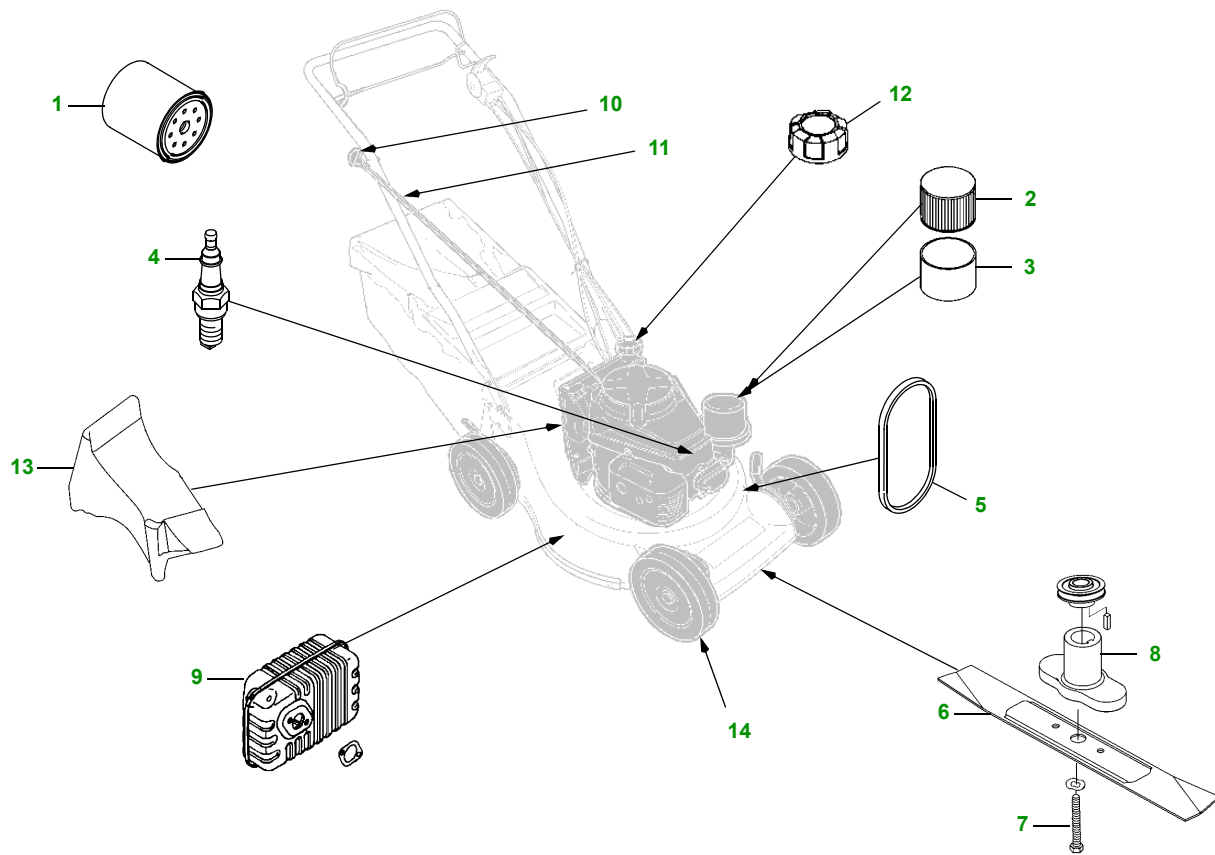

# WE80

key	part no.	description	key	part no.	description
1	AM107423	ENGINE OIL FILTER	9	MIU12914	MUFFLER
2	MIA11845	AIR FILTER		MIU12911	GASKET
3	MIU12796	AIR FILTER ELEMENT	10	MIU10954	HANDLE GRIP
4	M802138	SPARK PLUG	11	MIU12929	ROPE
5	GX23722	DRIVE BELT	12	MIU12922	FILLER CAP
6	M125413	BLADE	13	GX23679	MULCH PLUG
7	GC00100	BOLT	14	GX23688	TIRE
8	GX23703	ADAPTER			

### Parts Needed in First 250 hours of Operation

Qty	Part No	Item	Capacity	Interval In Hours
1	AM107423	Engine Oil Filter		200
3	TY6364	1 Qt Plus 4 Engine Oil 10W30	.74 qt	8/100/200
2	TY6333	Moly High Temp EP Grease (14 oz)		As Needed

### "As Needed" Parts

Qty	Part Number	Item
1	MIA11845	Air Filter
1	MIU12796	Air Filter Element
1	M802138	Spark Plug
1	MIU12922	Filler Cap
1	AM130907	Mower Deck Leveling Gauge
3	M125413	Blade - Std
1	GX23722	Drive Belt