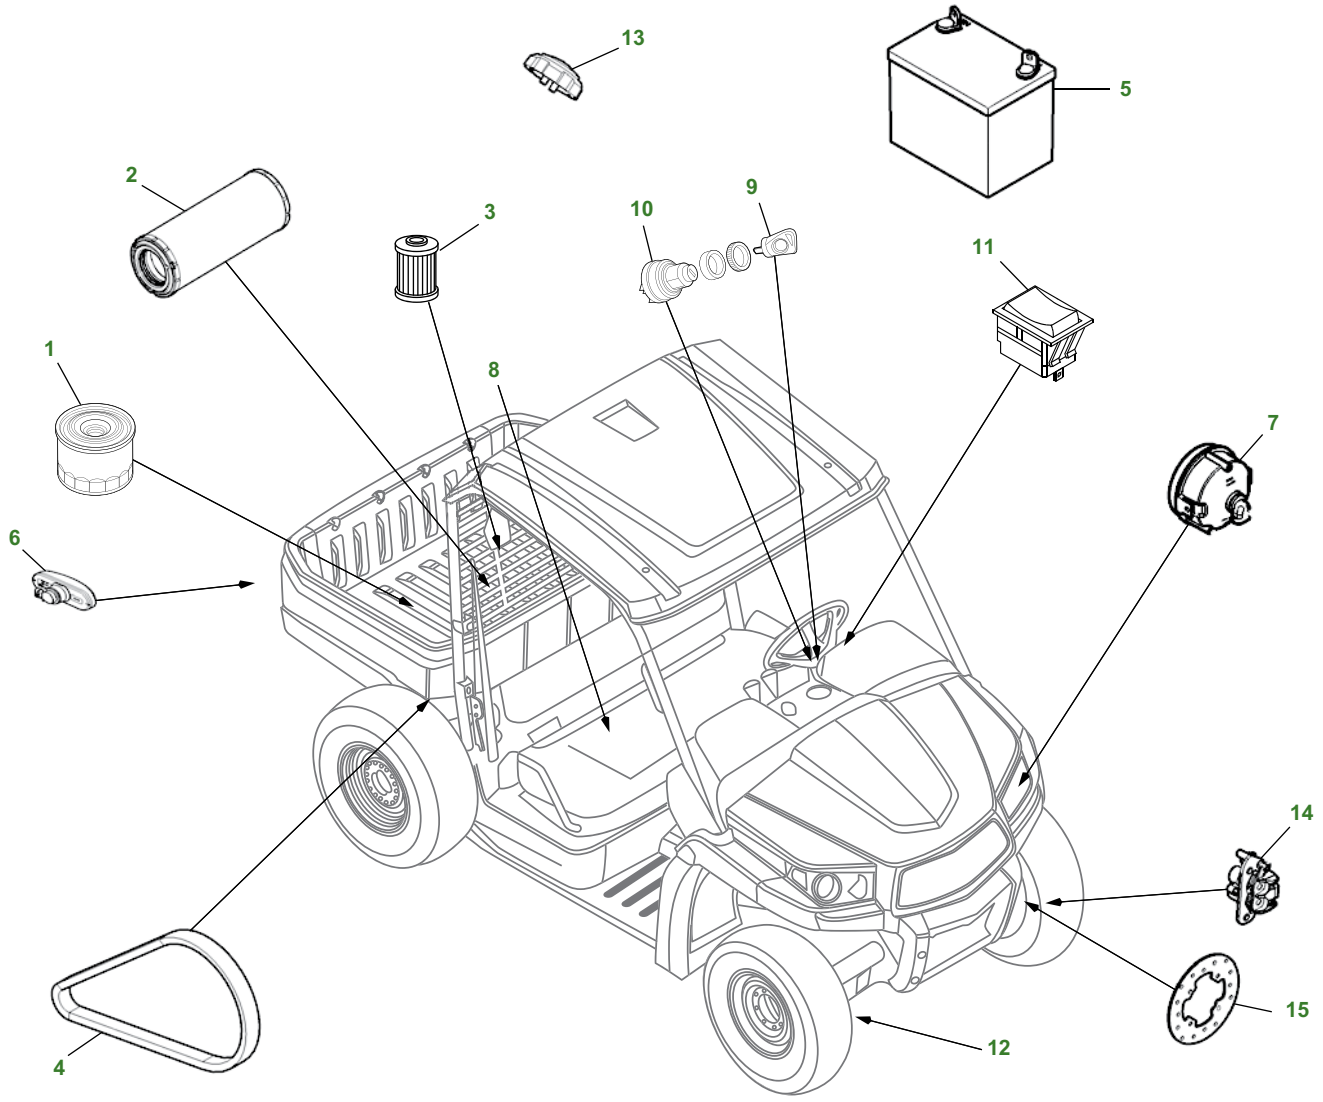

Gator HPX815E (Green & Yellow)

Utility Vehicles

16

Gator HPX815E (Green & Yellow)

Key	Part No.	Description	Key	Part No.	Description
1	M806418	OIL FILTER	12	M178664	TIRE - FRONT - 24X9.5-10 ALL PURPOSE
2	M123378	AIR FILTER - PRIMARY		M178665	TIRE - REAR - 24X10.5-10 ALL PURPOSE
	M113621	AIR FILTER - SECONDARY		M178666	TIRE - FRONT - 24X9.5-10 AGGRESSIVE
3	M801101	FUEL FILTER		M178667	TIRE - REAR - 24X12-10 AGGRESSIVE
4	UC14244	BELT-DRIVE		M178662	TIRE - FRONT - 24X9.5-10 TURF
5	TY25221	BATTERY		M178663	TIRE - REAR - 24X12-10 TURF
6	R133302	STOP LIGHT	13	AM146278	FILLER CAP
7	AM144798	HEADLIGHT	14	AUC11300	DISK BRAKE CALIPER ASSY - FRONT
8	AM140623	SEAT BACK - YELLOW		AUC11301	DISK BRAKE CALIPER ASSY - R REAR
	AM140624	SEAT BENCH - YELLOW		AUC11302	DISK BRAKE CALIPER ASSY - L REAR
	VG11696	SEAT - YELLOW		M161183	BRAKE PAD KIT
9	TCA24616	KEY	15	AM142950	ROTOR - FRONT
10	UC10104	IGNITION SWITCH		AM135647	ROTOR - REAR
11	AM147340	ROCKER SWITCH - HEADLIGHT	16	LG260	HOME MAINTENANCE KIT

Parts Needed in First 250 Hours of Operation

Qty	Part No.	Item	Capacity	Interval In Hours
2	M806418	Engine Oil Filter		50/200
5	TY26674	Plus-50 II Engine Oil 15W40	2.2 L (2.3 qt)	50/200
1	M123378	AIR FILTER - PRIMARY		200
	M113621	AIR FILTER - SECONDARY		200
1	M801101	Fuel Filter		200
3	TY24416	John Deere Multi-Purpose HD Lithium Complex Grease		As Needed

Capacities

Engine Oil Capacity (with filter change)	2.2 L (2.3 qt)
4WD Front Differential	150 mL (5 oz.)
Transaxle	4.5 L (4.8 qt.)
Cooling System (including recovery tank)	5.0 L (5.2 qt.)
TY26183	Grease Gun