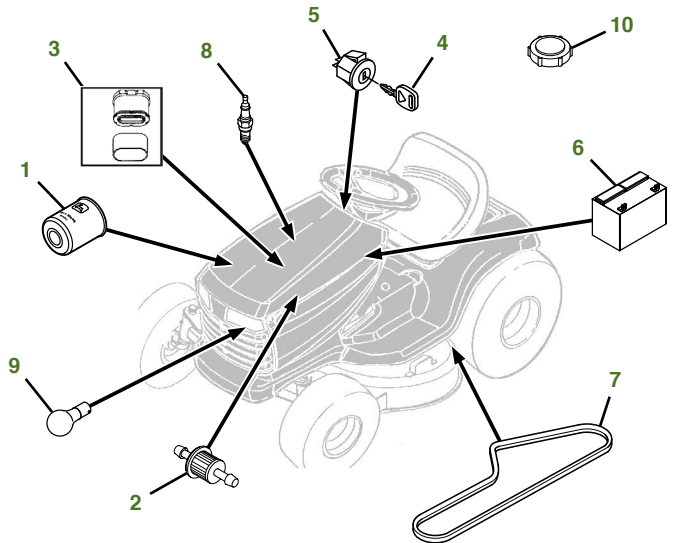

MAINTENANCE REMINDER SHEET

E180 with 54" Deck

Tractor S/N

Deck S/N

Key	Part No.	Description	Key	Part No.	Description
1	AUC12916	John Deere Easy Change™ Oil System	8	M78543	SPARK PLUG
2	AM116304	FUEL FILTER-IN-LINE	9	AD2062R	HEADLIGHT BULB
3	MIU11515	AIR FILTER-CARTRIDGE	10	AUC12860	FUEL CAP
	MIU11517	AIR FILTER-PRE CLEANER	11	GX21395	BELT-MOWER
4	GY20680	KEY	12	GX10168	GAGE WHEEL
5	GY20074	IGNITION SWITCH	13	GY20684	KIT-BLADE 54"
6	TY25221	BATTERY		GX21380	MOWER BLADE
7	GX20006	BELT-TRACTION DRIVE			

Parts Needed in First 250 Hours of Operation

Qty	Part No	Item	Qty or Capacity	Change Interval In Hours
	TY22029	1 qt. Engine Oil Turf-Gard™ 10W30		As Needed
5	AUC12916	John Deere Easy Change™ Oil System	1	50/100/150/200/250
5	MIU11515	Air Filter-Cartridge	1	50/100/150/200/250
5	AM116304	Fuel Filter-In-Line	1	50/100/150/200/250
10	M78543	Spark Plug	2	50/100/150/200/250
2	TY24416	John Deere Multi-Purpose HD Lithium Complex Grease		As Needed

"As Needed" Parts

Qty	Part No	Item
1	AM130907	Mower Deck Leveling Gauge
1	TY26518	Grease Gun

Home Maintenance Kit

Unit	Kit Number
E180	AUC13707

CLICK PART NUMBER TO BUY