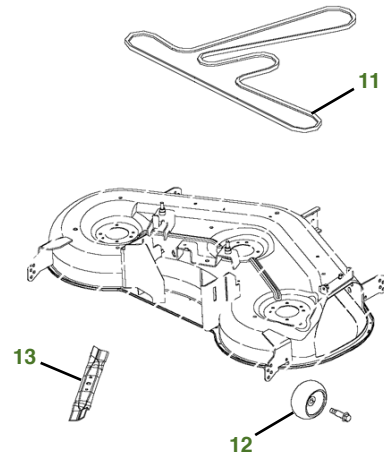

MAINTENANCE REMINDER SHEET

E180 with 54" Deck

Tractor S/N

Deck S/N

Key	Part No.	Description	Key	Part No.	Description
1	AUC12916	John Deere Easy Change™ Oil System	8	M78543	SPARK PLUG
2	AM116304	FUEL FILTER-IN-LINE	9	AD2062R	HEADLIGHT BULB
3	MIU11515	AIR FILTER-CARTRIDGE	10	AUC12860	FUEL CAP
	MIU11517	AIR FILTER-PRE CLEANER	11	GX21395	BELT-MOWER
4	GY20680	KEY	12	GX10168	GAGE WHEEL
5	GY20074	IGNITION SWITCH	13	GY20684	KIT-BLADE 54"
6	TY25221	BATTERY		GX21380	MOWER BLADE
7	GX20006	BELT-TRACTION DRIVE			

Parts Needed in First 250 Hours of Operation

Qty	Part No	Item	Qty or Capacity	Change Interval In Hours
	TY22029	1 qt. Engine Oil Turf-Gard™ 10W30		As Needed
5	AUC12916	John Deere Easy Change™ Oil System	1	50/100/150/200/250
5	MIU11515	Air Filter-Cartridge	1	50/100/150/200/250
5	AM116304	Fuel Filter-In-Line	1	50/100/150/200/250
10	M78543	Spark Plug	2	50/100/150/200/250
2	TY24416	John Deere Multi-Purpose HD Lithium Complex Grease		As Needed

"As Needed" Parts

Qty	Part No	Item
1	AM130907	Mower Deck Leveling Gauge
1	TY26518	Grease Gun

Home Maintenance Kit

Unit	Kit Number
E180	AUC13707

CLICK PART NUMBER TO BUY