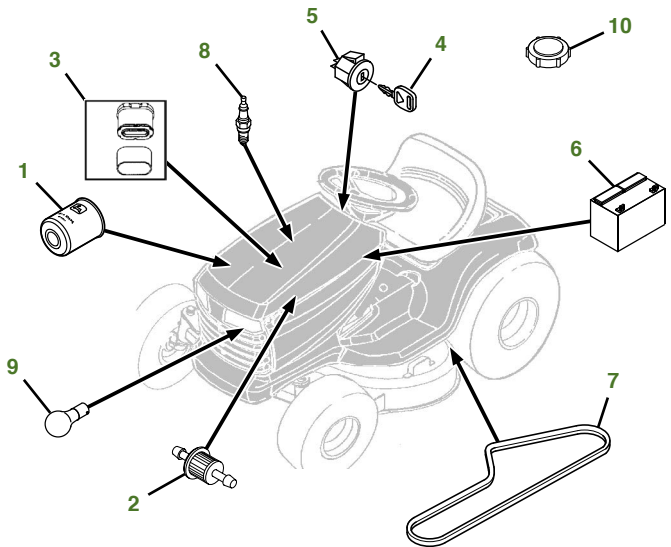

MAINTENANCE REMINDER SHEET

E170 with 48" Deck

Tractor S/N

Deck S/N

Key	Part No.	Description	Key	Part No.	Description
1	AUC12916	John Deere Easy Change™ Oil System	9	AD2062R	HEADLIGHT BULB
2	AM116304	FUEL FILTER-IN-LINE	10	AUC12860	FUEL CAP
3	MIU11515	AIR FILTER-CARTRIDGE	11	GX21833	BELT-MOWER
	MIU11517	AIR FILTER-PRE CLEANER	12	GX10168	GAGE WHEEL
4	GY20680	KEY	13	GX21784	3N1 BLADE 48"
5	GY20074	IGNITION SWITCH		GY20852	KIT-BLADE 48"
6	TY25221	BATTERY		GX21785	KIT-BAGGING 48"
7	GX20006	BELT-TRACTION DRIVE		GX21786	KIT-MULCHING 48"
8	M78543	SPARK PLUG			

Parts Needed in First 250 Hours of Operation

Qty	Part No	Item	Qty or Capacity	Change Interval In Hours
	TY22029	1 qt. Engine Oil Turf-Gard™ 10W30		As Needed
5	AUC12916	John Deere Easy Change™ Oil System	1	50/100/150/200/250
5	MIU11515	Air Filter-Cartridge	1	50/100/150/200/250
5	AM116304	Fuel Filter-In-Line	1	50/100/150/200/250
10	M78543	Spark Plug	2	50/100/150/200/250
2	TY24416	John Deere Multi-Purpose HD Lithium Complex Grease		As Needed

"As Needed" Parts

Qty	Part No	Item
1	AM130907	Mower Deck Leveling Gauge
1	TY26518	Grease Gun

Home Maintenance Kit

Unit	Kit Number
E170	AUC13707

CLICK PART NUMBER TO BUY