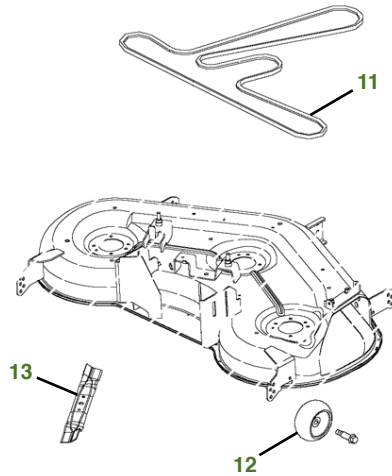

MAINTENANCE REMINDER SHEET

E170 with 48" Deck

Tractor S/N

Deck S/N

Key	Part No.	Description	Key	Part No.	Description
1	AUC12916	John Deere Easy Change™ Oil System	9	AD2062R	HEADLIGHT BULB
2	AM116304	FUEL FILTER-IN-LINE	10	AUC12860	FUEL CAP
3	MIU11515	AIR FILTER-CARTRIDGE	11	GX21833	BELT-MOWER
	MIU11517	AIR FILTER-PRE CLEANER	12	GX10168	GAGE WHEEL
4	GY20680	KEY	13	GX21784	3N1 BLADE 48"
5	GY20074	IGNITION SWITCH		GY20852	KIT-BLADE 48"
6	TY25221	BATTERY		GX21785	KIT-BAGGING 48"
7	GX20006	BELT-TRACTION DRIVE		GX21786	KIT-MULCHING 48"
8	M78543	SPARK PLUG			

Parts Needed in First 250 Hours of Operation

Qty	Part No	Item	Qty or Capacity	Change Interval In Hours
	TY22029	1 qt. Engine Oil Turf-Gard™ 10W30		As Needed
5	AUC12916	John Deere Easy Change™ Oil System	1	50/100/150/200/250
5	MIU11515	Air Filter-Cartridge	1	50/100/150/200/250
5	AM116304	Fuel Filter-In-Line	1	50/100/150/200/250
10	M78543	Spark Plug	2	50/100/150/200/250
2	TY24416	John Deere Multi-Purpose HD Lithium Complex Grease		As Needed

"As Needed" Parts

Qty	Part No	Item
1	AM130907	Mower Deck Leveling Gauge
1	TY26518	Grease Gun

Home Maintenance Kit

Unit	Kit Number
E170	AUC13707

CLICK PART NUMBER TO BUY