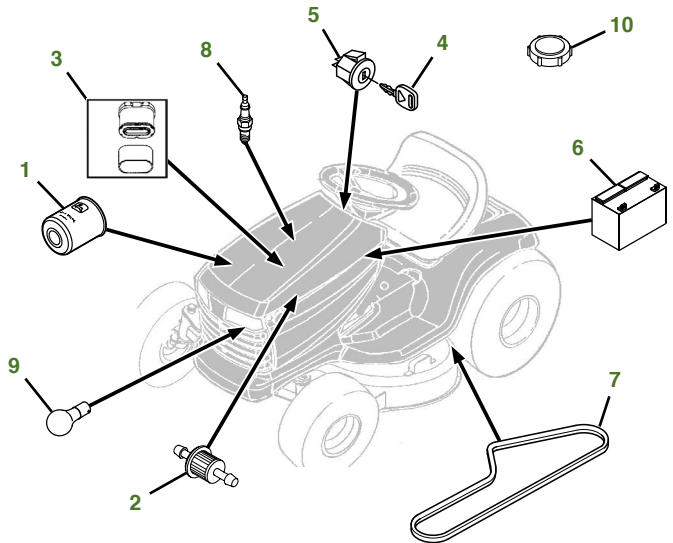

MAINTENANCE REMINDER SHEET

E160 with 48" Deck

Tractor S/N

Deck S/N

Key	Part No.	Description	Key	Part No.	Description
1	AUC12916	John Deere Easy Change™ Oil System	9	AD2062R	HEADLIGHT BULB
2	AM116304	FUEL FILTER-IN-LINE	10	AUC12860	FUEL CAP
3	MIU11515	AIR FILTER-CARTRIDGE	11	GX21833	BELT-MOWER
	MIU11517	AIR FILTER-PRE CLEANER	12	GX10168	GAGE WHEEL
4	GY20680	KEY	13	GX21784	3N1 BLADE 48"
5	GY20074	IGNITION SWITCH		GY20852	KIT-BLADE 48"
6	TY25221	BATTERY		GX21785	KIT-BAGGING 48"
7	GX20006	BELT-TRACTION DRIVE		GX21786	KIT-MULCHING 48"
8	MIU11020	SPARK PLUG			

Parts Needed in First 250 Hours of Operation

Qty	Part No	Item	Qty or Capacity	Change Interval In Hours
	TY22029	1 qt. Engine Oil Turf-Gard™ 10W30		As Needed
5	AUC12916	John Deere Easy Change™ Oil System	1	50/100/150/200/250
5	MIU11515	Air Filter-Cartridge	1	50/100/150/200/250
5	AM116304	Fuel Filter-In-Line	1	50/100/150/200/250
10	MIU11020	Spark Plug	2	50/100/150/200/250
2	TY24416	John Deere Multi-Purpose HD Lithium Complex Grease		As Needed

"As Needed" Parts

Qty	Part No	Item
1	AM130907	Mower Deck Leveling Gauge
1	TY26518	Grease Gun

Home Maintenance Kit

Unit	Kit Number
E160	AUC13706

CLICK PART NUMBER TO BUY