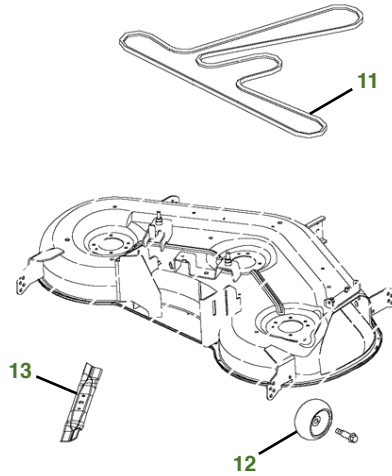

MAINTENANCE REMINDER SHEET

E160 with 48" Deck

Tractor S/N

Deck S/N

Key	Part No.	Description	Key	Part No.	Description
1	AUC12916	John Deere Easy Change™ Oil System	9	AD2062R	HEADLIGHT BULB
2	AM116304	FUEL FILTER-IN-LINE	10	AUC12860	FUEL CAP
3	MIU11515	AIR FILTER-CARTRIDGE	11	GX21833	BELT-MOWER
	MIU11517	AIR FILTER-PRE CLEANER	12	GX10168	GAGE WHEEL
4	GY20680	KEY	13	GX21784	3N1 BLADE 48"
5	GY20074	IGNITION SWITCH		GY20852	KIT-BLADE 48"
6	TY25221	BATTERY		GX21785	KIT-BAGGING 48"
7	GX20006	BELT-TRACTION DRIVE		GX21786	KIT-MULCHING 48"
8	MIU11020	SPARK PLUG			

Parts Needed in First 250 Hours of Operation

Qty	Part No	Item	Qty or Capacity	Change Interval In Hours
	TY22029	1 qt. Engine Oil Turf-Gard™ 10W30		As Needed
5	AUC12916	John Deere Easy Change™ Oil System	1	50/100/150/200/250
5	MIU11515	Air Filter-Cartridge	1	50/100/150/200/250
5	AM116304	Fuel Filter-In-Line	1	50/100/150/200/250
10	MIU11020	Spark Plug	2	50/100/150/200/250
2	TY24416	John Deere Multi-Purpose HD Lithium Complex Grease		As Needed

"As Needed" Parts

Qty	Part No	Item
1	AM130907	Mower Deck Leveling Gauge
1	TY26518	Grease Gun

Home Maintenance Kit

Unit	Kit Number
E160	AUC13706

CLICK PART NUMBER TO BUY