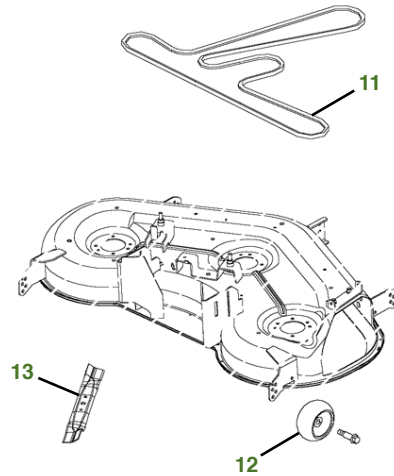

MAINTENANCE REMINDER SHEET

E150 with 48" Deck

Tractor S/N

Deck S/N

Key	Part No.	Description	Key	Part No.	Description
1	AUC12916	John Deere Easy Change™ Oil System	8	M78543	SPARK PLUG
2	AM116304	FUEL FILTER-IN-LINE	9	AD2062R	HEADLIGHT BULB
3	MIU14395	AIR FILTER	10	AUC12860	FUEL CAP
4	GY20680	KEY	11	GX21833	BELT-MOWER
5	GY20074	IGNITION SWITCH	12	GX10168	GAGE WHEEL
6	TY25221	BATTERY	13	GX21784	3N1 BLADE 48"
7	GX20006	BELT-TRACTION DRIVE		GY20852	KIT-BLADE 48"
				GX21785	KIT-BAGGING 48"
				GX21786	KIT-MULCHING 48"

Parts Needed in First 250 Hours of Operation

Qty	Part No	Item	Qty or Capacity	Change Interval In Hours
	TY22029	1 qt. Engine Oil Turf-Gard™ 10W30		As Needed
5	AUC12916	John Deere Easy Change™ Oil System	1	50/100/150/200/250
5	MIU14395	Air Filter	1	50/100/150/200/250
5	AM116304	Fuel Filter-In-Line	1	50/100/150/200/250
10	M78543	Spark Plug	2	50/100/150/200/250
2	TY24416	John Deere Multi-Purpose HD Lithium Complex Grease		As Needed

"As Needed" Parts

Qty	Part No	Item
1	AM130907	Mower Deck Leveling Gauge
1	TY26518	Grease Gun

Home Maintenance Kit

Unit	Kit Number
E150	AUC13705

CLICK PART NUMBER TO BUY