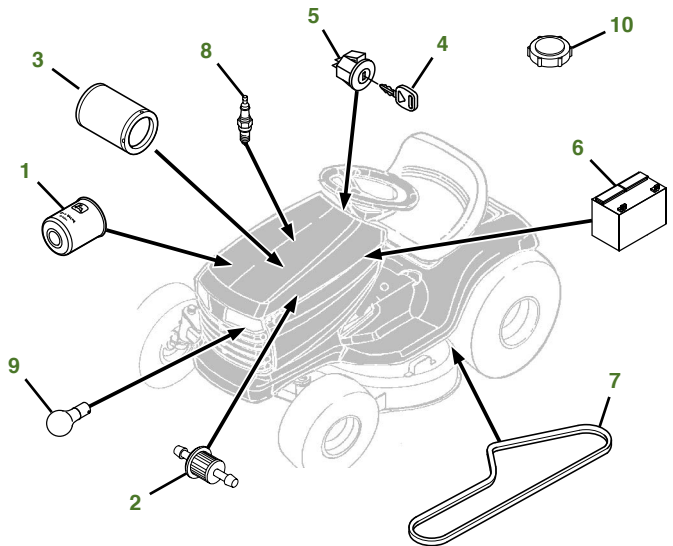

MAINTENANCE REMINDER SHEET

E150 with 48" Deck

Tractor S/N

Deck S/N

Key	Part No.	Description	Key	Part No.	Description
1	AUC12916	John Deere Easy Change™ Oil System	8	M78543	SPARK PLUG
2	AM116304	FUEL FILTER-IN-LINE	9	AD2062R	HEADLIGHT BULB
3	MIU14395	AIR FILTER	10	AUC12860	FUEL CAP
4	GY20680	KEY	11	GX21833	BELT-MOWER
5	GY20074	IGNITION SWITCH	12	GX10168	GAGE WHEEL
6	TY25221	BATTERY	13	GX21784	3N1 BLADE 48"
7	GX20006	BELT-TRACTION DRIVE		GY20852	KIT-BLADE 48"
				GX21785	KIT-BAGGING 48"
				GX21786	KIT-MULCHING 48"

Parts Needed in First 250 Hours of Operation

Qty	Part No	Item	Qty or Capacity	Change Interval In Hours
	TY22029	1 qt. Engine Oil Turf-Gard™ 10W30		As Needed
5	AUC12916	John Deere Easy Change™ Oil System	1	50/100/150/200/250
5	MIU14395	Air Filter	1	50/100/150/200/250
5	AM116304	Fuel Filter-In-Line	1	50/100/150/200/250
10	M78543	Spark Plug	2	50/100/150/200/250
2	TY24416	John Deere Multi-Purpose HD Lithium Complex Grease		As Needed

"As Needed" Parts

Qty	Part No	Item
1	AM130907	Mower Deck Leveling Gauge
1	TY26518	Grease Gun

Home Maintenance Kit

Unit	Kit Number
E150	AUC13705

CLICK PART NUMBER TO BUY