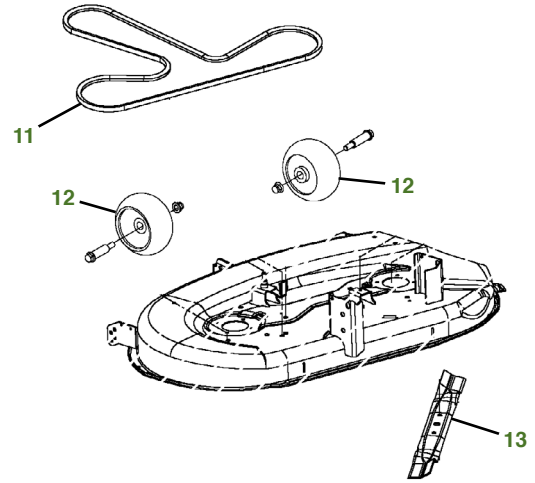

MAINTENANCE REMINDER SHEET

E130 with 42" Deck

Tractor S/N

Deck S/N

Key	Part No.	Description	Key	Part No.	Description
1	AUC12916	John Deere Easy Change™ Oil System	8	M78543	SPARK PLUG
2	AM116304	FUEL FILTER-IN-LINE	9	AD2062R	HEADLIGHT BULB
3	MIU14395	AIR FILTER	10	AUC12860	FUEL CAP
4	GY20680	KEY	11	GX20072	BELT-MOWER
5	GY20074	IGNITION SWITCH	12	CX10168	GAGE WHEEL
6	TY25221	BATTERY	13	CX22151	3N1 BLADE 42"
7	GX20006	BELT-TRACTION DRIVE		GY20850	KIT-BLADE 42"
				AM141034	KIT-BAGGING 42"
				AM141033	KIT-MULCHING 42"

Parts Needed in First 250 Hours of Operation

Qty	Part No	Item	Qty or Capacity	Change Interval In Hours
	TY22029	1 qt. Engine Oil Turf-Gard™ 10W30		As Needed
5	AUC12916	John Deere Easy Change™ Oil System	1	50/100/150/200/250
5	GY21056	Air Filter Kit (Package)	1	50/100/150/200/250
5	AM116304	Fuel Filter-In-Line	1	50/100/150/200/250
10	M78543	Spark Plug	2	50/100/150/200/250
2	TY24416	John Deere Multi-Purpose HD Lithium Complex Grease		As Needed

"As Needed" Parts

Qty	Part No	Item
1	AM130907	Mower Deck Leveling Gauge
1	TY26518	Grease Gun

Home Maintenance Kit

Unit	Kit Number
E130	AUC13705

CLICK PART NUMBER TO BUY