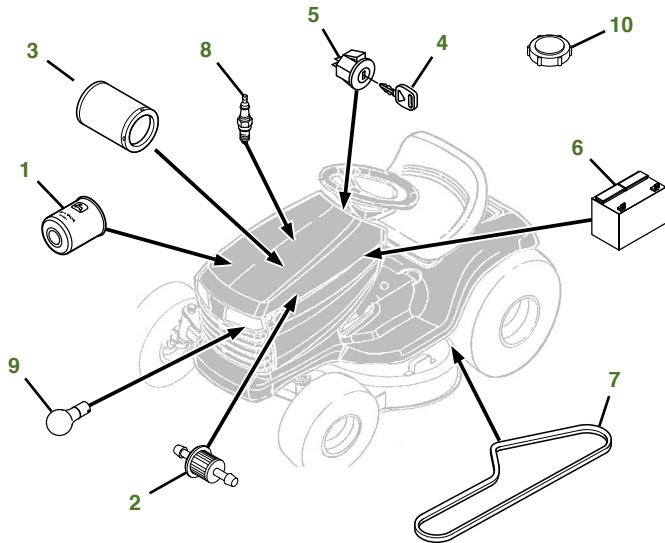

MAINTENANCE REMINDER SHEET

E130 with 42" Deck

Tractor S/N

Deck S/N

Key	Part No.	Description	Key	Part No.	Description
1	AUC12916	John Deere Easy Change™ Oil System	8	M78543	SPARK PLUG
2	AM116304	FUEL FILTER-IN-LINE	9	AD2062R	HEADLIGHT BULB
3	MIU14395	AIR FILTER	10	AUC12860	FUEL CAP
4	GY20680	KEY	11	GX20072	BELT-MOWER
5	GY20074	IGNITION SWITCH	12	CX10168	GAGE WHEEL
6	TY25221	BATTERY	13	CX22151	3N1 BLADE 42"
7	GX20006	BELT-TRACTION DRIVE		GY20850	KIT-BLADE 42"
				AM141034	KIT-BAGGING 42"
				AM141033	KIT-MULCHING 42"

Parts Needed in First 250 Hours of Operation

Qty	Part No	Item	Qty or Capacity	Change Interval In Hours
	TY22029	1 qt. Engine Oil Turf-Gard™ 10W30		As Needed
5	AUC12916	John Deere Easy Change™ Oil System	1	50/100/150/200/250
5	GY21056	Air Filter Kit (Package)	1	50/100/150/200/250
5	AM116304	Fuel Filter-In-Line	1	50/100/150/200/250
10	M78543	Spark Plug	2	50/100/150/200/250
2	TY24416	John Deere Multi-Purpose HD Lithium Complex Grease		As Needed

"As Needed" Parts

Qty	Part No	Item
1	AM130907	Mower Deck Leveling Gauge
1	TY26518	Grease Gun

Home Maintenance Kit

Unit	Kit Number
E130	AUC13705

CLICK PART NUMBER TO BUY