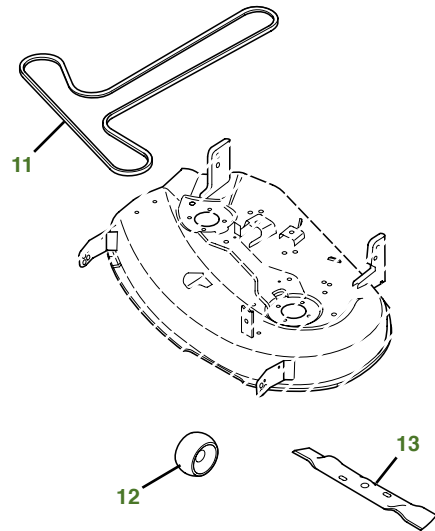

MAINTENANCE REMINDER SHEET

E120 with 42" Deck

Tractor S/N

Deck S/N

Key	Part No.	Description	Key	Part No.	Description
1	AUC12916	John Deere Easy Change™ Oil System	9	AD2062R	HEADLIGHT BULB
2	AM116304	FUEL FILTER-IN-LINE	10	AUC12860	FUEL CAP
3	MIU14395	AIR FILTER	11	GX20072	BELT-MOWER
4	GY20680	KEY	12	GX10168	GAGE WHEEL
5	GY20074	IGNITION SWITCH	13	GX22151	3N1 BLADE 42"
6	TY25221	BATTERY		GY20850	KIT-BLADE 42"
7	GX20006	BELT-TRACTION DRIVE		AM141033	KIT-MULCHING 42"
8	M78543	SPARK PLUG		AM141034	KIT-BAGGING 42"

Parts Needed in First 250 Hours of Operation

Qty	Part No	Item	Qty or Capacity	Change Interval In Hours
	TY22029	1 qt. Engine Oil Turf-Gard™ 10W30		As Needed
5	AUC12916	John Deere Easy Change™ Oil System	1	50/100/150/200/250
5	MIU13963	Air Filter	1	50/100/150/200/250
5	AM116304	Fuel Filter	1	50/100/150/200/250
5	M78543	Spark Plug	1	50/100/150/200/250
2	TY24416	John Deere Multi-Purpose HD Lithium Complex Grease		As Needed

"As Needed" Parts

Qty	Part No	Item
1	AM130907	Mower Deck Leveling Gauge
1	TY26518	Grease Gun

Home Maintenance Kit

Unit	Kit Number
E120	AUC13705

CLICK PART NUMBER TO BUY