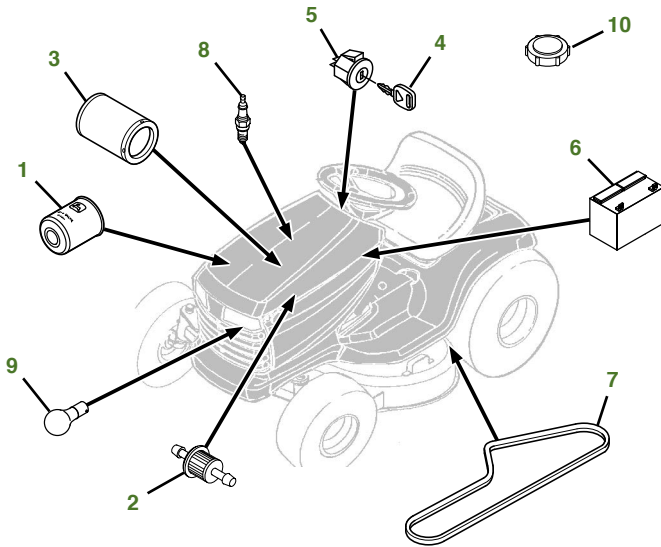

MAINTENANCE REMINDER SHEET

E120 with 42" Deck

Tractor S/N

Deck S/N

Key	Part No.	Description	Key	Part No.	Description
1	AUC12916	John Deere Easy Change™ Oil System	9	AD2062R	HEADLIGHT BULB
2	AM116304	FUEL FILTER-IN-LINE	10	AUC12860	FUEL CAP
3	MIU14395	AIR FILTER	11	GX20072	BELT-MOWER
4	GY20680	KEY	12	GX10168	GAGE WHEEL
5	GY20074	IGNITION SWITCH	13	GX22151	3N1 BLADE 42"
6	TY25221	BATTERY		GY20850	KIT-BLADE 42"
7	GX20006	BELT-TRACTION DRIVE		AM141033	KIT-MULCHING 42"
8	M78543	SPARK PLUG		AM141034	KIT-BAGGING 42"

Parts Needed in First 250 Hours of Operation

Qty	Part No	Item	Qty or Capacity	Change Interval In Hours
	TY22029	1 qt. Engine Oil Turf-Gard™ 10W30		As Needed
5	AUC12916	John Deere Easy Change™ Oil System	1	50/100/150/200/250
5	MIU13963	Air Filter	1	50/100/150/200/250
5	AM116304	Fuel Filter	1	50/100/150/200/250
5	M78543	Spark Plug	1	50/100/150/200/250
2	TY24416	John Deere Multi-Purpose HD Lithium Complex Grease		As Needed

"As Needed" Parts

Qty	Part No	Item
1	AM130907	Mower Deck Leveling Gauge
1	TY26518	Grease Gun

Home Maintenance Kit

Unit	Kit Number
E120	AUC13705

CLICK PART NUMBER TO BUY