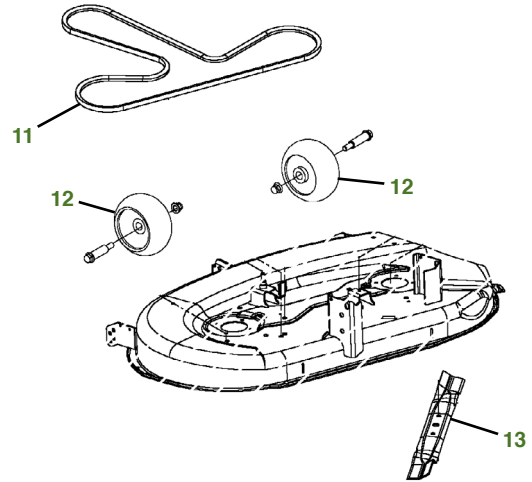

MAINTENANCE REMINDER SHEET

E110 with 42" Deck

Tractor S/N

Deck S/N

Key	Part No.	Description	Key	Part No.	Description
1	AM125424	ENGINE OIL FILTER	9	AD2062R	HEADLIGHT BULB
2	AM116304	FUEL FILTER-IN-LINE	10	AUC12860	FUEL CAP
3	MIU11511	AIR FILTER	11	GX20072	BELT-MOWER
4	GY20680	KEY	12	GX10168	GAGE WHEEL
5	GY20074	IGNITION SWITCH	13	GX22151	3N1 BLADE 42"
6	TY25221	BATTERY		GY20850	KIT-BLADE 42"
7	GX20006	BELT-TRACTION DRIVE		AM141034	KIT-BAGGING 42"
8	M78543	SPARK PLUG		AM141033	KIT-MULCHING 42"

Parts Needed in First 250 Hours of Operation

Qty	Part No	Item	Qty or Capacity	Change Interval In Hours
8	TY22029	1 qt. Engine Oil Turf-Gard™ 10W3	1.5 qt	50/100/150/200/250
5	AM125424	Engine Oil Filter	1	50/100/150/200/250
5	MIU14395	Air Filter	1	50/100/150/200/250
5	AM116304	Fuel Filter-In-Line	1	50/100/150/200/250
5	MIU11020	Spark Plug	1	50/100/150/200/250
2	TY24416	John Deere Multi-Purpose HD Lithium Complex Grease		As Needed

"As Needed" Parts

Qty	Part No	Item
1	AM130907	Mower Deck Leveling Gauge
1	TY26518	Grease Gun

Home Maintenance Kit

Unit	Kit Number
E110	LG262

CLICK PART NUMBER TO BUY