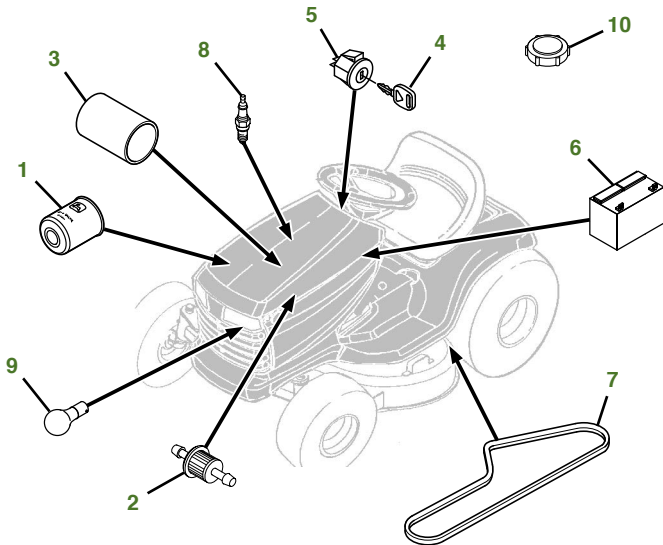

MAINTENANCE REMINDER SHEET

E110 with 42" Deck

Tractor S/N

Deck S/N

Key	Part No.	Description	Key	Part No.	Description
1	AM125424	ENGINE OIL FILTER	9	AD2062R	HEADLIGHT BULB
2	AM116304	FUEL FILTER-IN-LINE	10	AUC12860	FUEL CAP
3	MIU11511	AIR FILTER	11	GX20072	BELT-MOWER
4	GY20680	KEY	12	GX10168	GAGE WHEEL
5	GY20074	IGNITION SWITCH	13	GX22151	3N1 BLADE 42"
6	TY25221	BATTERY		GY20850	KIT-BLADE 42"
7	GX20006	BELT-TRACTION DRIVE		AM141034	KIT-BAGGING 42"
8	M78543	SPARK PLUG		AM141033	KIT-MULCHING 42"

Parts Needed in First 250 Hours of Operation

Qty	Part No	Item	Qty or Capacity	Change Interval In Hours
8	TY22029	1 qt. Engine Oil Turf-Gard™ 10W3	1.5 qt	50/100/150/200/250
5	AM125424	Engine Oil Filter	1	50/100/150/200/250
5	MIU14395	Air Filter	1	50/100/150/200/250
5	AM116304	Fuel Filter-In-Line	1	50/100/150/200/250
5	MIU11020	Spark Plug	1	50/100/150/200/250
2	TY24416	John Deere Multi-Purpose HD Lithium Complex Grease		As Needed

"As Needed" Parts

Qty	Part No	Item
1	AM130907	Mower Deck Leveling Gauge
1	TY26518	Grease Gun

Home Maintenance Kit

Unit	Kit Number
E110	LG262

CLICK PART NUMBER TO BUY