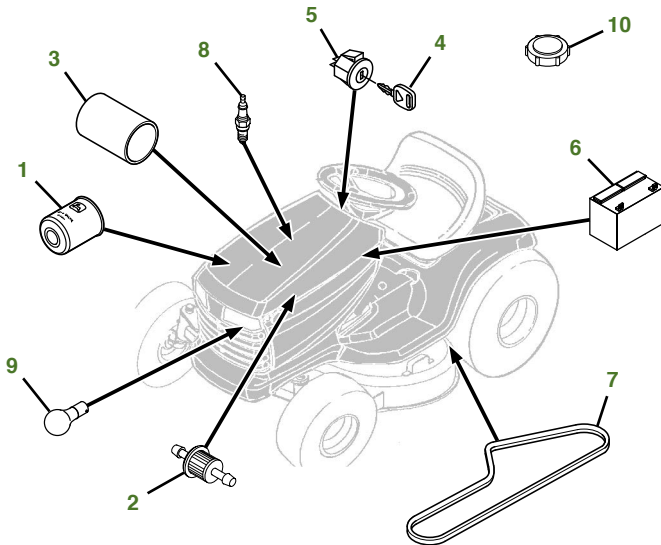

MAINTENANCE REMINDER SHEET

E100 with 42" Deck

Tractor S/N

Deck S/N

Key	Part No.	Description	Key	Part No.	Description
1	AM125424	ENGINE OIL FILTER	9	AD2062R	HEADLIGHT BULB
2	AM116304	FUEL FILTER-IN-LINE	10	AUC12860	FUEL CAP
3	MIU14395	AIR FILTER	11	GX20072	BELT-MOWER
4	GY20680	KEY	12	GX10168	GAGE WHEEL
5	GY20074	IGNITION SWITCH	13	GX22151	3N1 BLADE 42"
6	TY25221	BATTERY		GY20850	KIT-BLADE 42"
7	CX24154	BELT-TRACTION DRIVE		AM141034	KIT-BAGGING 42"
8	M78543	SPARK PLUG - 49 STATE		AM141033	KIT-MULCHING 42"
	MIU11020	SPARK PLUG - 50 STATE			

Parts Needed in First 250 Hours of Operation

Qty	Part No	Item	Qty or Capacity	Change Interval In Hours
8	TY22029	1 qt. Engine Oil Turf-Gard™ 10W30	1.5 qt	50/100/150/200/250
5	AM125424	Engine Oil Filter	1	50/100/150/200/250
5	MIU14395	Air Filter	1	50/100/150/200/250
5	AM116304	Fuel Filter	1	50/100/150/200/250
5	M78543 or MIU11020	Spark Plug	1	50/100/150/200/250
2	TY24416	John Deere Multi-Purpose HD Lithium Complex Grease		As Needed

"As Needed" Parts

Qty	Part No	Item
1	AM130907	Mower Deck Leveling Gauge
1	TY26518	Grease Gun

Home Maintenance Kit

Unit	Kit Number
E100	LG266 (49 State) LG271 - (50 State)

CLICK PART NUMBER TO BUY