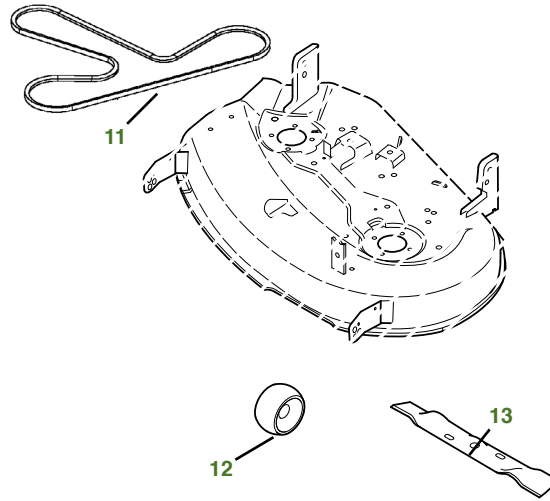

MAINTENANCE REMINDER SHEET

E100 with 42" Deck

Tractor S/N

Deck S/N

Key	Part No.	Description	Key	Part No.	Description
1	AM125424	ENGINE OIL FILTER	9	AD2062R	HEADLIGHT BULB
2	AM116304	FUEL FILTER-IN-LINE	10	AUC12860	FUEL CAP
3	MIU14395	AIR FILTER	11	GX20072	BELT-MOWER
4	GY20680	KEY	12	GX10168	GAGE WHEEL
5	GY20074	IGNITION SWITCH	13	GX22151	3N1 BLADE 42"
6	TY25221	BATTERY		GY20850	KIT-BLADE 42"
7	CX24154	BELT-TRACTION DRIVE		AM141034	KIT-BAGGING 42"
8	M78543	SPARK PLUG - 49 STATE		AM141033	KIT-MULCHING 42"
	MIU11020	SPARK PLUG - 50 STATE			

Parts Needed in First 250 Hours of Operation

Qty	Part No	Item	Qty or Capacity	Change Interval In Hours
8	TY22029	1 qt. Engine Oil Turf-Gard™ 10W30	1.5 qt	50/100/150/200/250
5	AM125424	Engine Oil Filter	1	50/100/150/200/250
5	MIU14395	Air Filter	1	50/100/150/200/250
5	AM116304	Fuel Filter	1	50/100/150/200/250
5	M78543 or MIU11020	Spark Plug	1	50/100/150/200/250
2	TY24416	John Deere Multi-Purpose HD Lithium Complex Grease		As Needed

"As Needed" Parts

Qty	Part No	Item
1	AM130907	Mower Deck Leveling Gauge
1	TY26518	Grease Gun

Home Maintenance Kit

Unit	Kit Number
E100	LG266 (49 State) LG271 - (50 State)

CLICK PART NUMBER TO BUY