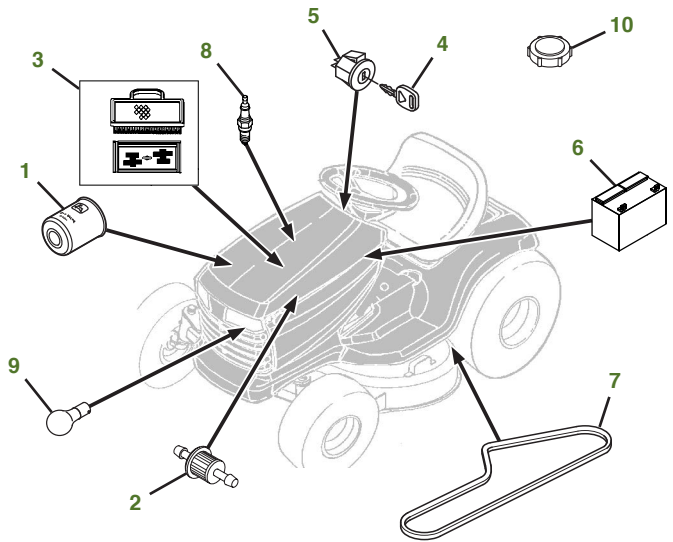

MAINTENANCE REMINDER SHEET

D140 with 48" Deck

Tractor S/N

Deck S/N

Key	Part No.	Description	Key	Part No.	Description
1	AM125424	ENGINE OIL FILTER	8	M78543	SPARK PLUG-ENG 407777-0283-G1
2	AM116304	FUEL FILTER-IN-LINE		MIU11020	SPARK PLUG-ENG 407777-0240-B1
3	MIU11286	AIR FILTER-CARTRIDGE	9	AD2062R	HEADLIGHT BULB
	LG273638S	AIR FILTER-PRE CLEANER	10	GX22166	FUEL CAP (S/N -500000)
	GY21056	AIR FILTER (PACKAGE)		GX23465	FUEL CAP (S/N 500001-)
4	GY20680	KEY	11	GX21833	BELT-MOWER
5	GY20074	IGNITION SWITCH	12	GX10168	GAGE WHEEL
6	TY25878	BATTERY	13	GX21784	3N1 BLADE 48"
7	CX20006	BELT-TRACTION DRIVE		GY20852	KIT-BLADE 48"
				CX21785	KIT-BAGGING 48"
				GX21786	KIT-MULCHING 48"

Parts Needed in First 250 Hours of Operation

Qty	Part No	Item	Qty or Capacity	Change Interval In Hours
2	TY22076	2.5 gal Engine Oil Turf-Gard™ 10W30	2 qt	8/50/100/150/200/250
5	AM125424	Engine Oil Filter	1	50/100/150/200/250
5	GY21056	Air Filter (Package)	1	50/100/150/200/250
5	AM116304	Fuel Filter-In-Line	1	50/100/150/200/250
10	M78543 or MIU11020	Spark Plug	2	50/100/150/200/250
2	TY6341	JD Multi Purpose SD Polyurea Grease		As Needed

"As Needed" Parts

Qty	Part No	Item
1	AM130907	Mower Deck Leveling Gauge
1	TY26518	Grease Gun

Home Maintenance Kit

Unit	Kit Number
D140	LG263 (49 State) (S/N -040000) LG272 (50 State) (S/N -040000) LG275 (S/N 040001-)

CLICK PART NUMBER TO BUY