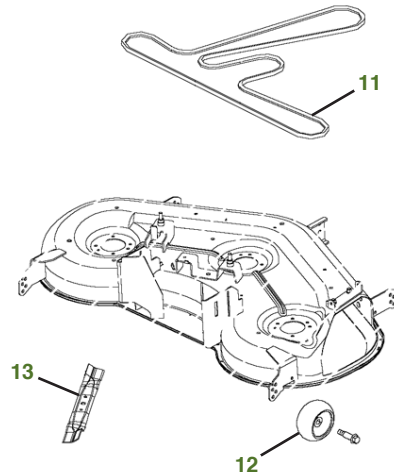

MAINTENANCE REMINDER SHEET

D140 with 48" Deck

Tractor S/N

Deck S/N

Key	Part No.	Description	Key	Part No.	Description
1	AM125424	ENGINE OIL FILTER	8	M78543	SPARK PLUG-ENG 407777-0283-G1
2	AM116304	FUEL FILTER-IN-LINE		MIU11020	SPARK PLUG-ENG 407777-0240-B1
3	MIU11286	AIR FILTER-CARTRIDGE	9	AD2062R	HEADLIGHT BULB
	LG273638S	AIR FILTER-PRE CLEANER	10	GX22166	FUEL CAP (S/N -500000)
	GY21056	AIR FILTER (PACKAGE)		GX23465	FUEL CAP (S/N 500001-)
4	GY20680	KEY	11	GX21833	BELT-MOWER
5	GY20074	IGNITION SWITCH	12	GX10168	GAGE WHEEL
6	TY25878	BATTERY	13	GX21784	3N1 BLADE 48"
7	CX20006	BELT-TRACTION DRIVE		GY20852	KIT-BLADE 48"
				CX21785	KIT-BAGGING 48"
				GX21786	KIT-MULCHING 48"

Parts Needed in First 250 Hours of Operation

Qty	Part No	Item	Qty or Capacity	Change Interval In Hours
2	TY22076	2.5 gal Engine Oil Turf-Gard™ 10W30	2 qt	8/50/100/150/200/250
5	AM125424	Engine Oil Filter	1	50/100/150/200/250
5	GY21056	Air Filter (Package)	1	50/100/150/200/250
5	AM116304	Fuel Filter-In-Line	1	50/100/150/200/250
10	M78543 or MIU11020	Spark Plug	2	50/100/150/200/250
2	TY6341	JD Multi Purpose SD Polyurea Grease		As Needed

"As Needed" Parts

Qty	Part No	Item
1	AM130907	Mower Deck Leveling Gauge
1	TY26518	Grease Gun

Home Maintenance Kit

Unit	Kit Number
D140	LG263 (49 State) (S/N -040000) LG272 (50 State) (S/N -040000) LG275 (S/N 040001-)