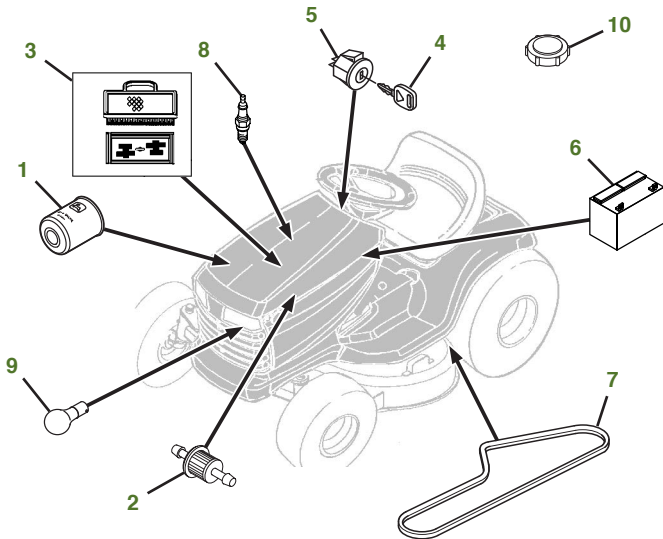

MAINTENANCE REMINDER SHEET

D130 with 42" Deck

Tractor S/N

Deck S/N

Key	Part No.	Description	Key	Part No.	Description
1	AM125424	ENGINE OIL FILTER	8	M78543	SPARK PLUG-ENG 407777-0283-G1
2	AM116304	FUEL FILTER-IN-LINE		MIU11020	SPARK PLUG-ENG 407777-0240-B1
3	MIU11286	AIR FILTER-CARTRIDGE	9	AD2062R	HEADLIGHT BULB
	LG273638S	AIR FILTER-PRE CLEANER	10	GX22166	FUEL CAP (S/N -500000)
	GY21056	AIR FILTER (PACKAGE)		GX23465	FUEL CAP (S/N 500001-)
4	GY20680	KEY	11	GX20072	BELT-MOWER
5	GY20074	IGNITION SWITCH	12	GX10168	GAGE WHEEL
6	TY25878	BATTERY	13	GX22151	3N1 BLADE 42"
7	GX20006	BELT-TRACTION DRIVE		GY20850	KIT-BLADE 42"
				AM141034	KIT-BAGGING 42"
				AM141033	KIT-MULCHING 42"

Parts Needed in First 250 Hours of Operation

Qty	Part No	Item	Qty or Capacity	Change Interval In Hours
2	TY22076	2.5 gal Engine Oil Turf-Gard™ 10W30	2 qt	8/50/100/150/200/250
	AM125424	Engine Oil Filter	1	8/50/100/150/200/250
5	GY21056	Air Filter Kit (Package)	1	50/100/150/200/250
5	AM116304	Fuel Filter-In-Line	1	50/100/150/200/250
10	M78543 or MIU11020	Spark Plug	2	50/100/150/200/250
2	TY6341	JD Multi Purpose SD Polyurea Grease		As Needed

"As Needed" Parts

Qty	Part No	Item
1	AM130907	Mower Deck Leveling Gauge
1	TY26518	Grease Gun

Home Maintenance Kit

Unit	Kit Number
D130	LG263 (49 State) (S/N -040000) LG272 (50 State) (S/N -040000) LG275 (S/N 040001-)

CLICK PART NUMBER TO BUY