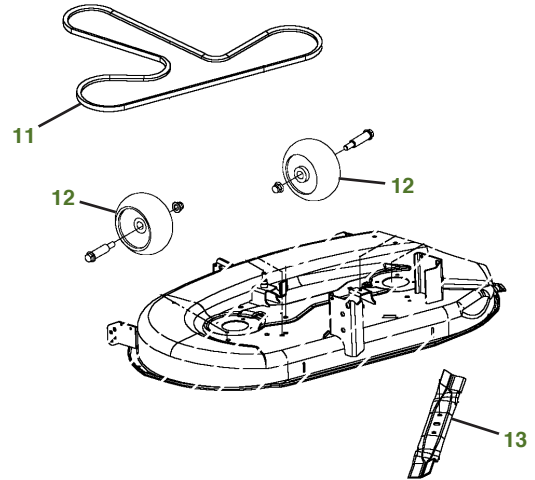

MAINTENANCE REMINDER SHEET

D130 with 42" Deck

Tractor S/N

Deck S/N

Key	Part No.	Description	Key	Part No.	Description
1	AM125424	ENGINE OIL FILTER	8	M78543	SPARK PLUG-ENG 407777-0283-G1
2	AM116304	FUEL FILTER-IN-LINE		MIU11020	SPARK PLUG-ENG 407777-0240-B1
3	MIU11286	AIR FILTER-CARTRIDGE	9	AD2062R	HEADLIGHT BULB
	LG273638S	AIR FILTER-PRE CLEANER	10	GX22166	FUEL CAP (S/N -500000)
	GY21056	AIR FILTER (PACKAGE)		GX23465	FUEL CAP (S/N 500001-)
4	GY20680	KEY	11	GX20072	BELT-MOWER
5	GY20074	IGNITION SWITCH	12	GX10168	GAGE WHEEL
6	TY25878	BATTERY	13	GX22151	3N1 BLADE 42"
7	GX20006	BELT-TRACTION DRIVE		GY20850	KIT-BLADE 42"
				AM141034	KIT-BAGGING 42"
				AM141033	KIT-MULCHING 42"

Parts Needed in First 250 Hours of Operation

Qty	Part No	Item	Qty or Capacity	Change Interval In Hours
2	TY22076	2.5 gal Engine Oil Turf-Gard™ 10W30	2 qt	8/50/100/150/200/250
	AM125424	Engine Oil Filter	1	8/50/100/150/200/250
5	GY21056	Air Filter Kit (Package)	1	50/100/150/200/250
5	AM116304	Fuel Filter-In-Line	1	50/100/150/200/250
10	M78543 or MIU11020	Spark Plug	2	50/100/150/200/250
2	TY6341	JD Multi Purpose SD Polyurea Grease		As Needed

"As Needed" Parts

Qty	Part No	Item
1	AM130907	Mower Deck Leveling Gauge
1	TY26518	Grease Gun

Home Maintenance Kit

Unit	Kit Number
D130	LG263 (49 State) (S/N -040000) LG272 (50 State) (S/N -040000) LG275 (S/N 040001-)

CLICK PART NUMBER TO BUY