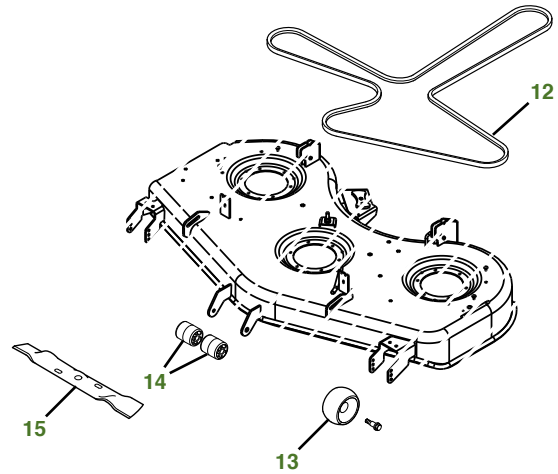

MAINTENANCE REMINDER SHEET

Z655 with 54" High Capacity Deck

Tractor S/N

Deck S/N

Key	Part No.	Description	Key	Part No.	Description
1	AM125424	ENGINE OIL FILTER	9	M147044	BELT-POWER FLOW
2	AM116304	FUEL FILTER-IN-LINE	10	MIU11020	SPARK PLUG (S/N -150000)
3A	MIU13120	AIR FILTER (S/N -150000)		M805853	SPARK PLUG (S/N 150001-)
3B	MIU12554	AIR FILTER-FOAM (S/N 150001-)	11	AM141161	FUEL CAP
	MIU12555	AIR FILTER-PAPER (S/N 150001-)	12	TCU19609	BELT-MOWER
4	AM141585	INTEGRATED HYDRAULIC FILTER	13	TCU18744	GAGE WHEEL
5	AM125504	KEY	14	M113955	FRONT ROLLER
6	TCA22740	IGNITION SWITCH	15	TCU30316	BLADE-COMM 54" (S/N -150000)
7	TY25878	BATTERY		M164016	BLADE-HC 54" (S/N 150001-)
8	M160956	BELT-TRAC DRIVE (S/N -130000)		M135334	BLADE-MULCHING 54"
	M169705	BELT-TRAC DRIVE (S/N 130001-)		BM26300	KIT- MULCHCONTROL™

Parts Needed in First 250 Hours of Operation

Qty	Part No	Item	Qty or Capacity	Change Interval In Hours
2	TY22076	2.5 gal Engine Oil Turf-Gard™ 10W30	1.75 qt	8/50/100/150/200/250
6	AM125424	Engine Oil Filter	1	8/50/100/150/200/250
2	MIU13120 or MIU12554 and MIU12555	Air Filter	1	100/200
2	AM116304	Fuel Filter	1	100/200
4	MIU11020 or M805853	Spark Plug	2	100/200
2	TY24416	John Deere Multi-Purpose HD Lithium Complex Grease		As Needed

"As Needed" Parts

Qty	Part No	Item
1	AM130907	Mower Deck Leveling Gauge
1	TY26518	Grease Gun

Home Maintenance Kit

Unit	Kit Number
Z655	LG269 (S/N 100001-140000) LG265 (S/N 140001-)

CLICK PART NUMBER TO BUY