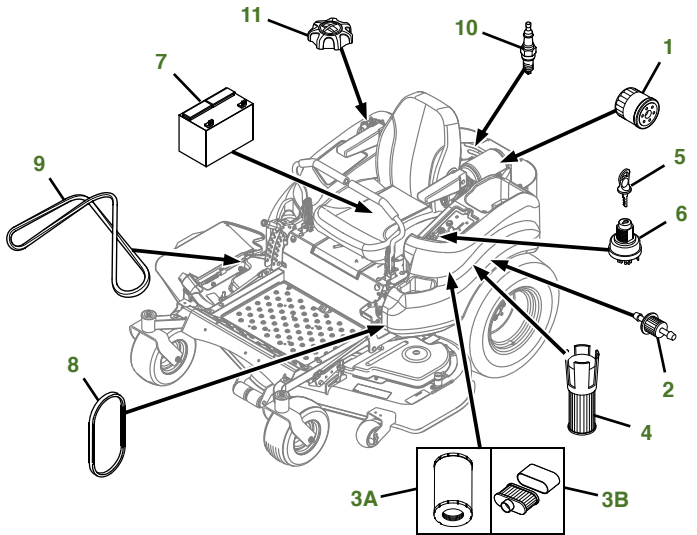

MAINTENANCE REMINDER SHEET

Z655 with 54" High Capacity Deck

Tractor S/N

Deck S/N

Key	Part No.	Description	Key	Part No.	Description
1	AM125424	ENGINE OIL FILTER	9	M147044	BELT-POWER FLOW
2	AM116304	FUEL FILTER-IN-LINE	10	MIU11020	SPARK PLUG (S/N -150000)
3A	MIU13120	AIR FILTER (S/N -150000)		M805853	SPARK PLUG (S/N 150001-)
3B	MIU12554	AIR FILTER-FOAM (S/N 150001-)	11	AM141161	FUEL CAP
	MIU12555	AIR FILTER-PAPER (S/N 150001-)	12	TCU19609	BELT-MOWER
4	AM141585	INTEGRATED HYDRAULIC FILTER	13	TCU18744	GAGE WHEEL
5	AM125504	KEY	14	M113955	FRONT ROLLER
6	TCA22740	IGNITION SWITCH	15	TCU30316	BLADE-COMM 54" (S/N -150000)
7	TY25878	BATTERY		M164016	BLADE-HC 54" (S/N 150001-)
8	M160956	BELT-TRAC DRIVE (S/N -130000)		M135334	BLADE-MULCHING 54"
	M169705	BELT-TRAC DRIVE (S/N 130001-)		BM26300	KIT- MULCHCONTROL™

Parts Needed in First 250 Hours of Operation

Qty	Part No	Item	Qty or Capacity	Change Interval In Hours
2	TY22076	2.5 gal Engine Oil Turf-Gard™ 10W30	1.75 qt	8/50/100/150/200/250
6	AM125424	Engine Oil Filter	1	8/50/100/150/200/250
2	MIU13120 or MIU12554 and MIU12555	Air Filter	1	100/200
2	AM116304	Fuel Filter	1	100/200
4	MIU11020 or M805853	Spark Plug	2	100/200
2	TY24416	John Deere Multi-Purpose HD Lithium Complex Grease		As Needed

"As Needed" Parts

Qty	Part No	Item
1	AM130907	Mower Deck Leveling Gauge
1	TY26518	Grease Gun

Home Maintenance Kit

Unit	Kit Number
Z655	LG269 (S/N 100001-140000) LG265 (S/N 140001-)

CLICK PART NUMBER TO BUY