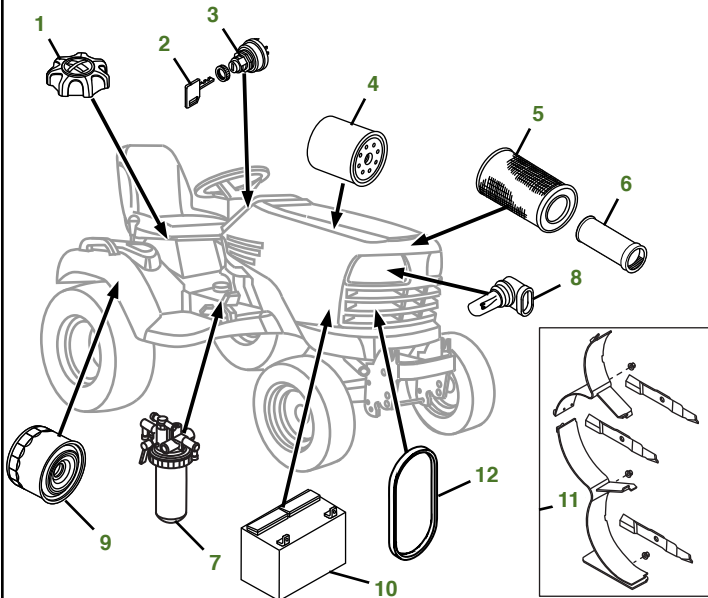

MAINTENANCE REMINDER SHEET

X758 with 54" High Capacity Deck

Tractor S/N

Deck S/N

Key	Part No.	Description	Key	Part No.	Description
1	AM123508	FUEL CAP (S/N -020000)	10	TY25876	BATTERY - DRY CHARGED
	AM144789	FUEL CAP (S/N 020001-)	11	BM23977	MULCH KIT - 54C DECK (S/N -030000)
2	GY20680	KEY		BM26300	KIT - MULCHCONTROL™ (S/N 030001-)
3	AM133596	IGNITION SWITCH	12	MIU800108	FAN BELT (S/N -040000)
4	M806418	ENGINE OIL FILTER		MIU800639	FAN BELT (S/N 040001-)
5	M113621	ENGINE AIR FILTER-PRIMARY	13	M164016	BLADE - STANDARD 54"
6	M123378	ENGINE AIR FILTER-SECONDARY		M135334	BLADE - MULCHING 54"
7	M801101	FUEL FILTER	14	M165156	BELT
8	AM118013	HEADLIGHT BULB	15	TCU18744	GAGE WHEEL (S/N -050000)
9	AM131054	TRANSAXLE FILTER		AM148120	GAGE WHEEL (S.N 050001-)

Parts Needed in First 200 Hours of Operation

Qty	Part No	Item	Qty or Capacity	Change Interval In Hours
2	TY26673	1 gal Engine Oil PLUS-50™ II	3.4 qt	50/200
2	M806418	Engine Oil Filter	1	50/200
15	TY22035	1 gal Low Viscosity Hy-Gard™	7.2 qt	50/200
2	AM131054	Transaxle Filter	1	50/200
1	M801101	Fuel Filter	1	200
1	M113621	Engine Air Filter-Primary	1	200
1	M123378	Engine Air Filter-Secondary	1	200
1	TY24416	John Deere Multi-Purpose HD Lithium Complex Grease		As Needed

"As Needed" Parts

Qty	Part No	Item
1	AM136872	Mower Deck Leveling Gauge
1	TY26288	Grease Gun

Home Maintenance Kit

Unit	Kit Number
X758	LG260

CLICK PART NUMBER TO BUY