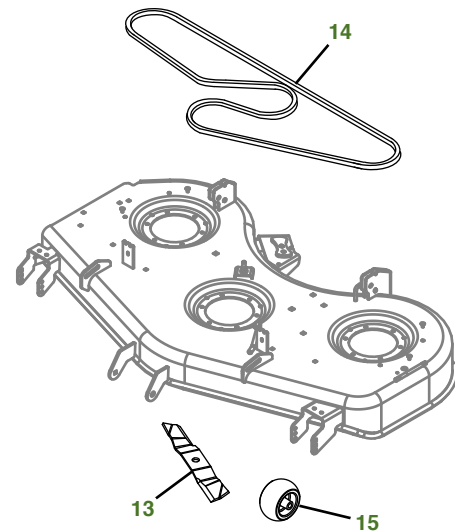

MAINTENANCE REMINDER SHEET

X758 with 54" High Capacity Deck

Tractor S/N

Deck S/N

Key	Part No.	Description	Key	Part No.	Description
1	AM123508	FUEL CAP (S/N -020000)	10	TY25876	BATTERY - DRY CHARGED
	AM144789	FUEL CAP (S/N 020001-)	11	BM23977	MULCH KIT - 54C DECK (S/N -030000)
2	GY20680	KEY		BM26300	KIT - MULCHCONTROL™ (S/N 030001-)
3	AM133596	IGNITION SWITCH	12	MIU800108	FAN BELT (S/N -040000)
4	M806418	ENGINE OIL FILTER		MIU800639	FAN BELT (S/N 040001-)
5	M113621	ENGINE AIR FILTER-PRIMARY	13	M164016	BLADE - STANDARD 54"
6	M123378	ENGINE AIR FILTER-SECONDARY		M135334	BLADE - MULCHING 54"
7	M801101	FUEL FILTER	14	M165156	BELT
8	AM118013	HEADLIGHT BULB	15	TCU18744	GAGE WHEEL (S/N -050000)
9	AM131054	TRANSAXLE FILTER		AM148120	GAGE WHEEL (S.N 050001-)

Parts Needed in First 200 Hours of Operation

Qty	Part No	Item	Qty or Capacity	Change Interval In Hours
2	TY26673	1 gal Engine Oil PLUS-50™ II	3.4 qt	50/200
2	M806418	Engine Oil Filter	1	50/200
15	TY22035	1 gal Low Viscosity Hy-Gard™	7.2 qt	50/200
2	AM131054	Transaxle Filter	1	50/200
1	M801101	Fuel Filter	1	200
1	M113621	Engine Air Filter-Primary	1	200
1	M123378	Engine Air Filter-Secondary	1	200
1	TY24416	John Deere Multi-Purpose HD Lithium Complex Grease		As Needed

"As Needed" Parts

Qty	Part No	Item
1	AM136872	Mower Deck Leveling Gauge
1	TY26288	Grease Gun

Home Maintenance Kit

Unit	Kit Number
X758	LG260

CLICK PART NUMBER TO BUY