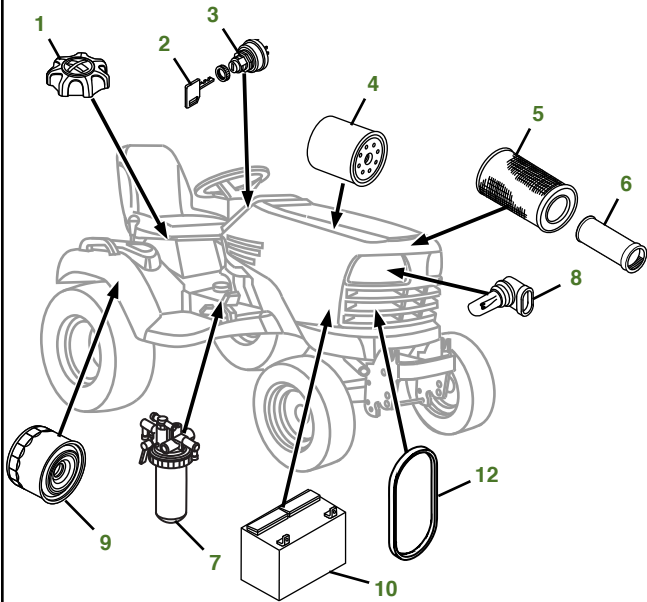

MAINTENANCE REMINDER SHEET

X754 with 60" High Capacity Deck

Tractor S/N

Deck S/N

Key	Part No.	Description
1	AM123508	FUEL CAP (S/N -020000)
	AM144789	FUEL CAP (S/N 020001-)
2	CY20680	KEY
3	AM133596	IGNITION SWITCH
4	M806418	ENGINE OIL FILTER
5	M113621	ENGINE AIR FILTER-PRIMARY
6	M123378	ENGINE AIR FILTER-SECONDARY
7	M801101	FUEL FILTER
8	AM118013	HEADLIGHT BULB
9	AM131054	TRANSAXLE FILTER

Key	Part No.	Description
10	TY25876	BATTERY - DRY CHARGED
11	BM23978	MULCH KIT - 60C DECK (S/N -030000)
	BM25258	KIT - MULCHCONTROL™ (S/N 030001-)
12	MIU800108	FAN BELT (S/N -040000)
	MIU800639	FAN BELT (S/N 040001-)
13	M163983	BLADE - STANDARD 60"
	M168223	BLADE - MULCHING 60"
14	M163993	BELT
15	TCU18744	GAGE WHEEL (S/N -050000)
	AM148120	GAGE WHEEL (S/N 050001-)

"As Needed" Parts

Qty	Part No	Item
1	AM136872	Mower Deck Leveling Gauge
1	TY26288	Grease Gun

Home Maintenance Kit

Unit	Kit Number
X754	LG260

CLICK PART NUMBER TO BUY