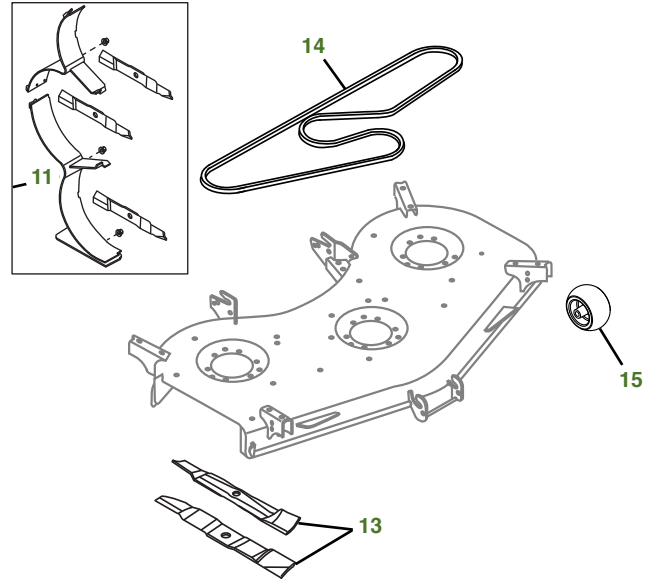

MAINTENANCE REMINDER SHEET

X754 with 60" High Capacity Deck

Tractor S/N

Deck S/N

Key	Part No.	Description
1	AM123508	FUEL CAP (S/N -020000)
	AM144789	FUEL CAP (S/N 020001-)
2	CY20680	KEY
3	AM133596	IGNITION SWITCH
4	M806418	ENGINE OIL FILTER
5	M113621	ENGINE AIR FILTER-PRIMARY
6	M123378	ENGINE AIR FILTER-SECONDARY
7	M801101	FUEL FILTER
8	AM118013	HEADLIGHT BULB
9	AM131054	TRANSAXLE FILTER

Key	Part No.	Description
10	TY25876	BATTERY - DRY CHARGED
11	BM23978	MULCH KIT - 60C DECK (S/N -030000)
	BM25258	KIT - MULCHCONTROL™ (S/N 030001-)
12	MIU800108	FAN BELT (S/N -040000)
	MIU800639	FAN BELT (S/N 040001-)
13	M163983	BLADE - STANDARD 60"
	M168223	BLADE - MULCHING 60"
14	M163993	BELT
15	TCU18744	GAGE WHEEL (S/N -050000)
	AM148120	GAGE WHEEL (S/N 050001-)

"As Needed" Parts

Qty	Part No	Item
1	AM136872	Mower Deck Leveling Gauge
1	TY26288	Grease Gun

Home Maintenance Kit

Unit	Kit Number
X754	LG260

CLICK PART NUMBER TO BUY