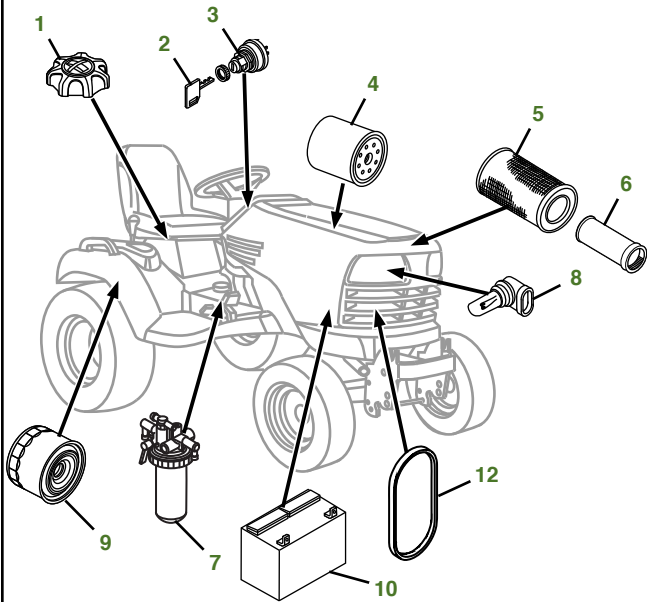

MAINTENANCE REMINDER SHEET

X754 with 54" High Capacity Deck

Tractor S/N

Deck S/N

Key	Part No.	Description
1	AM123508	FUEL CAP (S/N -020000)
	AM144789	FUEL CAP (S/N 020001-)
2	GY20680	KEY
3	AM133596	IGNITION SWITCH
4	M806418	ENGINE OIL FILTER
5	M113621	ENGINE AIR FILTER-PRIMARY
6	M123378	ENGINE AIR FILTER-SECONDARY
7	M801101	FUEL FILTER
8	AM118013	HEADLIGHT BULB
9	AM131054	TRANSAXLE FILTER

Key	Part No.	Description
10	TY25876	BATTERY - DRY CHARGED
11	BM23977	MULCH KIT - 54C DECK (S/N -030000)
	BM26300	KIT - MULCHCONTROL™ (S/N 030001-)
12	MIU800108	FAN BELT (S/N -040000)
	MIU800639	FAN BELT (S/N 040001-)
13	M164016	BLADE - STANDARD 54"
	M135334	BLADE - MULCHING 54"
14	M165156	BELT
15	TCU18744	GAGE WHEEL (S/N -050000)
	AM148120	GAGE WHEEL (S.N 050001-)

"As Needed" Parts

Qty	Part No	Item
1	AM136872	Mower Deck Leveling Gauge
1	TY26288	Grease Gun

Home Maintenance Kit

Unit	Kit Number
X754	LG260

CLICK PART NUMBER TO BUY