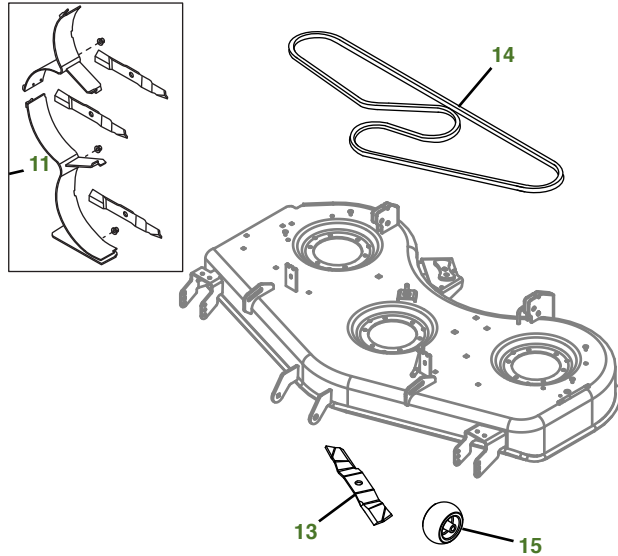

MAINTENANCE REMINDER SHEET

X754 with 54" High Capacity Deck

Tractor S/N

Deck S/N

Key	Part No.	Description
1	AM123508	FUEL CAP (S/N -020000)
	AM144789	FUEL CAP (S/N 020001-)
2	GY20680	KEY
3	AM133596	IGNITION SWITCH
4	M806418	ENGINE OIL FILTER
5	M113621	ENGINE AIR FILTER-PRIMARY
6	M123378	ENGINE AIR FILTER-SECONDARY
7	M801101	FUEL FILTER
8	AM118013	HEADLIGHT BULB
9	AM131054	TRANSAXLE FILTER

Key	Part No.	Description
10	TY25876	BATTERY - DRY CHARGED
11	BM23977	MULCH KIT - 54C DECK (S/N -030000)
	BM26300	KIT - MULCHCONTROL™ (S/N 030001-)
12	MIU800108	FAN BELT (S/N -040000)
	MIU800639	FAN BELT (S/N 040001-)
13	M164016	BLADE - STANDARD 54"
	M135334	BLADE - MULCHING 54"
14	M165156	BELT
15	TCU18744	GAGE WHEEL (S/N -050000)
	AM148120	GAGE WHEEL (S.N 050001-)

"As Needed" Parts

Qty	Part No	Item
1	AM136872	Mower Deck Leveling Gauge
1	TY26288	Grease Gun

Home Maintenance Kit

Unit	Kit Number
X754	LG260

CLICK PART NUMBER TO BUY