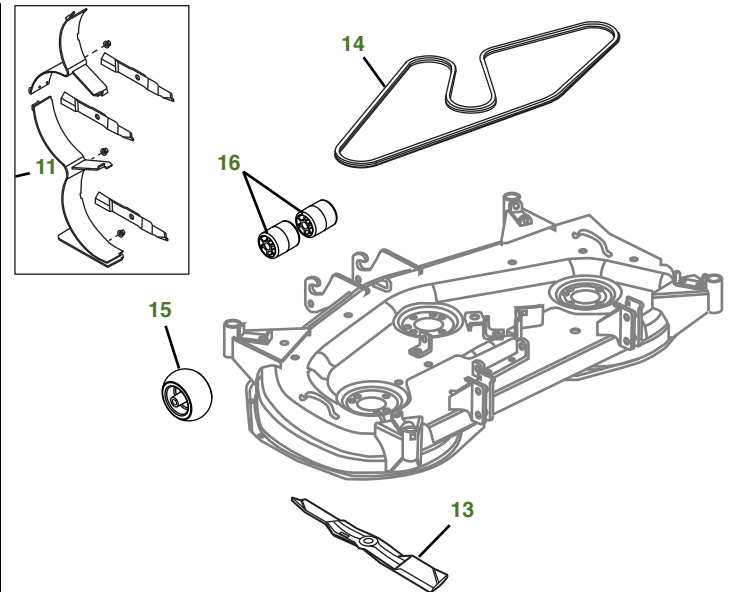

## X754 with 48" Deck

Tractor S/N

Deck S/N

Key	Part No.	Description	Key	Part No.	Description
1	<a href="#">AM123508</a> .....	FUEL CAP (S/N -020000)	11	<a href="#">BM20007</a> .....	MULCH KIT - 48-in. Edge Deck (S/N -040000)
	<a href="#">AM144789</a> .....	FUEL CAP (S/N 020001-)		<a href="#">BM24993</a> .....	MulchControl™ KIT -48-in. Accel Deep™ Deck (S/N 040001-)
2	<a href="#">GY20680</a> .....	KEY	12	<a href="#">MIU800108</a> .....	FAN BELT (S/N -040000)
3	<a href="#">AM133596</a> .....	IGNITION SWITCH		<a href="#">MIU800639</a> .....	FAN BELT (S/N 040001-)
4	<a href="#">M806418</a> .....	ENGINE OIL FILTER	13	<a href="#">M145476</a> .....	BLADE-STANDARD 48-IN. EDGE AND ACCEL DEEP DECK
5	<a href="#">M113621</a> .....	ENGINE AIR FILTER-PRIMARY		<a href="#">M127673</a> .....	BLADE-MULCH 48-IN. EDGE AND ACCEL DEEP DECK
6	<a href="#">M123378</a> .....	ENGINE AIR FILTER-SECONDARY	14	<a href="#">M163989</a> .....	BELT - 48-IN. EDGE DECK (S/N -040000)
7	<a href="#">M801101</a> .....	FUEL FILTER		<a href="#">M172662</a> .....	BELT - 48-IN ACCEL DEEP DECK (S/N 040001-)
8	<a href="#">AM118013</a> .....	HEADLIGHT BULB	15	<a href="#">AM125172</a> .....	GAGE WHEEL 48-IN. EDGE AND ACCEL DEEP DECK
9	<a href="#">AM131054</a> .....	TRANSAXLE FILTER	16	<a href="#">M113955</a> .....	FRONT ROLLER 48-IN. EDGE AND ACCEL DEEP DECK
10	<a href="#">TY25876</a> .....	BATTERY - DRY CHARGED			

### "As Needed" Parts

Qty	Part No	Item
1	<a href="#">AM136872</a>	Mower Deck Leveling Gauge
1	<a href="#">TY26288</a>	Grease Gun