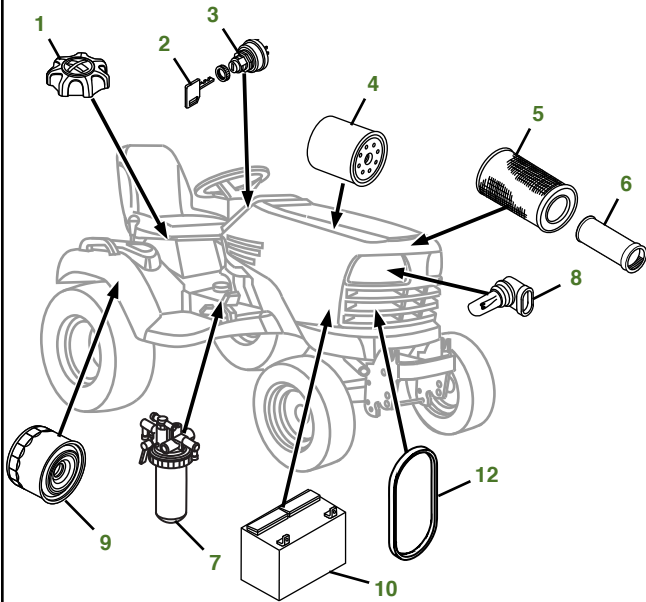

## X754 with 48" Deck

Tractor S/N

Deck S/N

Key	Part No.	Description	Key	Part No.	Description
1	<a href="#">AM123508</a> .....	FUEL CAP (S/N -020000)	11	<a href="#">BM20007</a> .....	MULCH KIT - 48-in. Edge Deck (S/N -040000)
	<a href="#">AM144789</a> .....	FUEL CAP (S/N 020001-)		<a href="#">BM24993</a> .....	MulchControl™ KIT -48-in. Accel Deep™ Deck (S/N 040001-)
2	<a href="#">GY20680</a> .....	KEY	12	<a href="#">MIU800108</a> .....	FAN BELT (S/N -040000)
3	<a href="#">AM133596</a> .....	IGNITION SWITCH		<a href="#">MIU800639</a> .....	FAN BELT (S/N 040001-)
4	<a href="#">M806418</a> .....	ENGINE OIL FILTER	13	<a href="#">M145476</a> .....	BLADE-STANDARD 48-IN. EDGE AND ACCEL DEEP DECK
5	<a href="#">M113621</a> .....	ENGINE AIR FILTER-PRIMARY		<a href="#">M127673</a> .....	BLADE-MULCH 48-IN. EDGE AND ACCEL DEEP DECK
6	<a href="#">M123378</a> .....	ENGINE AIR FILTER-SECONDARY	14	<a href="#">M163989</a> .....	BELT - 48-IN. EDGE DECK (S/N -040000)
7	<a href="#">M801101</a> .....	FUEL FILTER		<a href="#">M172662</a> .....	BELT - 48-IN ACCEL DEEP DECK (S/N 040001-)
8	<a href="#">AM118013</a> .....	HEADLIGHT BULB	15	<a href="#">AM125172</a> .....	GAGE WHEEL 48-IN. EDGE AND ACCEL DEEP DECK
9	<a href="#">AM131054</a> .....	TRANSAXLE FILTER	16	<a href="#">M113955</a> .....	FRONT ROLLER 48-IN. EDGE AND ACCEL DEEP DECK
10	<a href="#">TY25876</a> .....	BATTERY - DRY CHARGED			

### "As Needed" Parts

Qty	Part No	Item
1	<a href="#">AM136872</a>	Mower Deck Leveling Gauge
1	<a href="#">TY26288</a>	Grease Gun