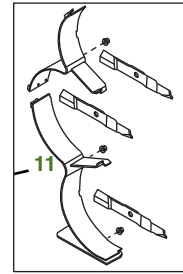

MAINTENANCE REMINDER SHEET

X750 with 54" High Capacity Deck

Tractor S/N

Deck S/N

Key	Part No.	Description
1	AM123508	FUEL CAP (S/N -020000)
	AM144789	FUEL CAP (S/N 020001-)
2	GY20680	KEY
3	AM133596	IGNITION SWITCH
4	M806418	ENGINE OIL FILTER
5	M113621	ENGINE AIR FILTER-PRIMARY
6	M123378	ENGINE AIR FILTER-SECONDARY
7	M801101	FUEL FILTER
8	AM118013	HEADLIGHT BULB
9	AM131054	TRANSAXLE FILTER

Key	Part No.	Description
10	TY25876	BATTERY - DRY CHARGED
11	BM23977	MULCH KIT - 54C DECK (S/N -030000)
	BM26300	KIT - MULCHCONTROL™ (S/N 030001-)
12	MIU800108	FAN BELT (S/N -040000)
	MIU800639	FAN BELT (S/N 040001-)
13	M164016	BLADE - STANDARD 54"
	M135334	BLADE - MULCHING 54"
14	M165156	BELT
15	TCU18744	GAGE WHEEL (S/N -050000)
	AM148120	GAGE WHEEL (S.N 050001-)