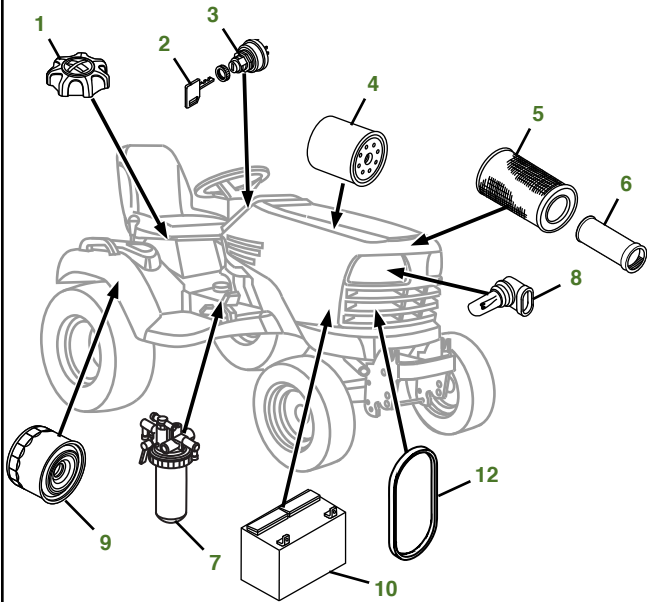

MAINTENANCE REMINDER SHEET

X750 with 54" High Capacity Deck

Tractor S/N

Deck S/N

Key	Part No.	Description
1	AM123508	FUEL CAP (S/N -020000)
	AM144789	FUEL CAP (S/N 020001-)
2	GY20680	KEY
3	AM133596	IGNITION SWITCH
4	M806418	ENGINE OIL FILTER
5	M113621	ENGINE AIR FILTER-PRIMARY
6	M123378	ENGINE AIR FILTER-SECONDARY
7	M801101	FUEL FILTER
8	AM118013	HEADLIGHT BULB
9	AM131054	TRANSAXLE FILTER

Key	Part No.	Description
10	TY25876	BATTERY - DRY CHARGED
11	BM23977	MULCH KIT - 54C DECK (S/N -030000)
	BM26300	KIT - MULCHCONTROL™ (S/N 030001-)
12	MIU800108	FAN BELT (S/N -040000)
	MIU800639	FAN BELT (S/N 040001-)
13	M164016	BLADE - STANDARD 54"
	M135334	BLADE - MULCHING 54"
14	M165156	BELT
15	TCU18744	GAGE WHEEL (S/N -050000)
	AM148120	GAGE WHEEL (S.N 050001-)

"As Needed" Parts

Qty	Part No	Item
1	AM136872	Mower Deck Leveling Gauge
1	TY26288	Grease Gun

Home Maintenance Kit

Unit	Kit Number
X750	LG260

CLICK PART NUMBER TO BUY