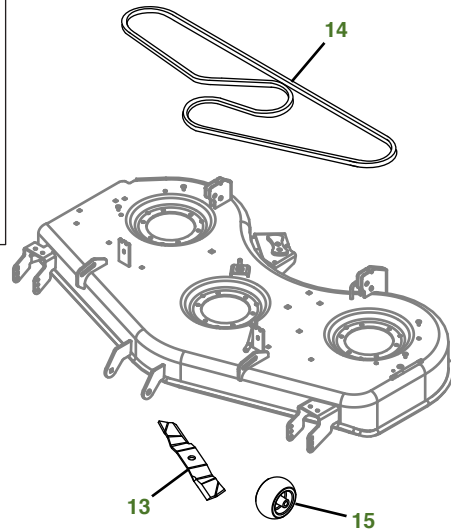

MAINTENANCE REMINDER SHEET

X750 with 54" High Capacity Deck

Tractor S/N

Deck S/N

Key	Part No.	Description
1	AM123508	FUEL CAP (S/N -020000)
	AM144789	FUEL CAP (S/N 020001-)
2	GY20680	KEY
3	AM133596	IGNITION SWITCH
4	M806418	ENGINE OIL FILTER
5	M113621	ENGINE AIR FILTER-PRIMARY
6	M123378	ENGINE AIR FILTER-SECONDARY
7	M801101	FUEL FILTER
8	AM118013	HEADLIGHT BULB
9	AM131054	TRANSAXLE FILTER

Key	Part No.	Description
10	TY25876	BATTERY - DRY CHARGED
11	BM23977	MULCH KIT - 54C DECK (S/N -030000)
	BM26300	KIT - MULCHCONTROL™ (S/N 030001-)
12	MIU800108	FAN BELT (S/N -040000)
	MIU800639	FAN BELT (S/N 040001-)
13	M164016	BLADE - STANDARD 54"
	M135334	BLADE - MULCHING 54"
14	M165156	BELT
15	TCU18744	GAGE WHEEL (S/N -050000)
	AM148120	GAGE WHEEL (S.N 050001-)

"As Needed" Parts

Qty	Part No	Item
1	AM136872	Mower Deck Leveling Gauge
1	TY26288	Grease Gun

Home Maintenance Kit

Unit	Kit Number
X750	LG260

CLICK PART NUMBER TO BUY