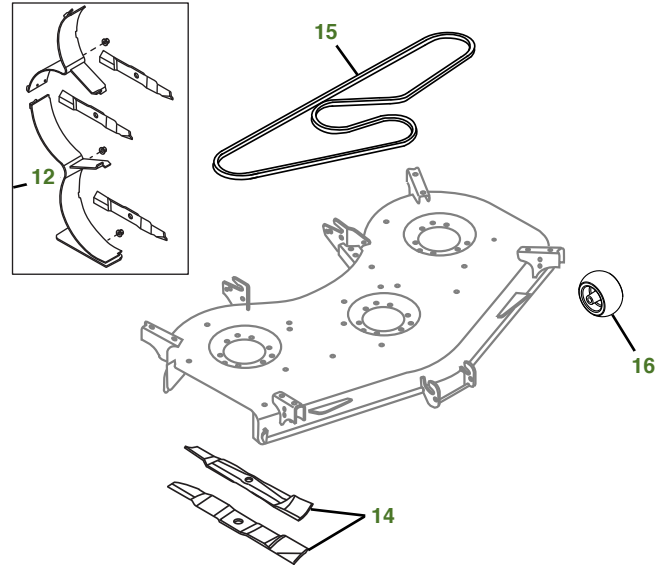

MAINTENANCE REMINDER SHEET

X738 with 60" High Capacity Deck

Tractor S/N

Deck S/N

Key	Part No.	Description	Key	Part No.	Description
1	AM141406	FUEL CAP	12	BM23978	MULCH KIT - 60 HC DECK (S/N -030000)
2	GY20680	KEY		BM25258	KIT - MULCHCONTROL™ (S/N 030001-)
3	AM133596	IGNITION SWITCH	13	M97340	FAN BELT USE WITH ENGINE MARKED FD750D-KS12 OR FD750D-NS12
4	AM107423	ENGINE OIL FILTER		M147344	FAN BELT USE WITH ENGINE MARKED FD750D-HS12 OR FD750D-JS12
5	M138938	SPARK PLUG	14	M163983	BLADE - STANDARD 60"
6	M148207	ENGINE AIR FILTER-FOAM		M168223	BLADE - MULCHING 60"
7	M152049	ENGINE AIR FILTER-PAPER	15	M163993	BELT
8	AM117584	FUEL FILTER	16	TCU18744	GAGE WHEEL (S/N -050000)
9	AM118013	HEADLIGHT BULB		AM148120	GAGE WHEEL (S/N 050001-)
10	AM131054	TRANSAXLE FILTER			
11	TY25878	BATTERY - DRY CHARGED			
	TY25221A	BATTERY - WET CHARGED			

"As Needed" Parts

Qty	Part No	Item
1	AM136872	Mower Deck Leveling Gauge
1	TY26288	Grease Gun

Home Maintenance Kit

Unit	Kit Number
X738	LG244

CLICK PART NUMBER TO BUY