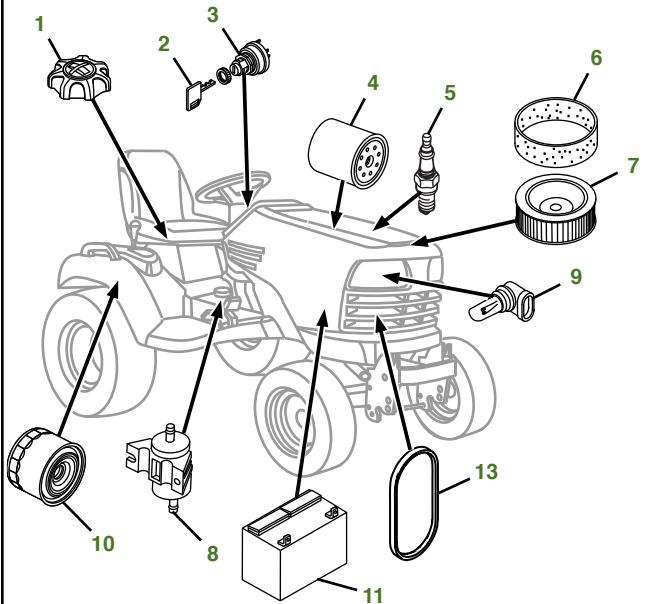

MAINTENANCE REMINDER SHEET

X738 with 60" High Capacity Deck

Tractor S/N

Deck S/N

Key	Part No.	Description	Key	Part No.	Description
1	AM141406	FUEL CAP	12	BM23978	MULCH KIT - 60 HC DECK (S/N -030000)
2	GY20680	KEY		BM25258	KIT - MULCHCONTROL™ (S/N 030001-)
3	AM133596	IGNITION SWITCH	13	M97340	FAN BELT USE WITH ENGINE MARKED FD750D-KS12 OR FD750D-NS12
4	AM107423	ENGINE OIL FILTER		M147344	FAN BELT USE WITH ENGINE MARKED FD750D-HS12 OR FD750D-JS12
5	M138938	SPARK PLUG	14	M163983	BLADE - STANDARD 60"
6	M148207	ENGINE AIR FILTER-FOAM		M168223	BLADE - MULCHING 60"
7	M152049	ENGINE AIR FILTER-PAPER	15	M163993	BELT
8	AM117584	FUEL FILTER	16	TCU18744	GAGE WHEEL (S/N -050000)
9	AM118013	HEADLIGHT BULB		AM148120	GAGE WHEEL (S/N 050001-)
10	AM131054	TRANSAXLE FILTER			
11	TY25878	BATTERY - DRY CHARGED			
	TY25221A	BATTERY - WET CHARGED			

Parts Needed in First 200 Hours of Operation

Qty	Part No	Item	Qty or Capacity	Change Interval In Hours
6	TY22029	1 qt Engine Oil Turf-Gard™ 10W-30	1.9 qt	8/100/200
3	AM107423	Engine Oil Filter	1	8/100/200
15	TY22035	1 qt Low Viscosity Hy-Gard™	7.2 qt	50/200
2	AM131054	Transaxle Filter	1	50/200
1	AM117584	Fuel Filter	1	200
2	M138938	Spark Plug	2	200
1	M148207	Engine Air Filter-Foam	1	200
1	M152049	Engine Air Filter-Paper	1	200
1	TY6341	Multi Purpose SD Polyurea Grease		As Needed

"As Needed" Parts

Qty	Part No	Item
1	AM136872	Mower Deck Leveling Gauge
1	TY26288	Grease Gun

Home Maintenance Kit

Unit	Kit Number
X738	LG244

CLICK PART NUMBER TO BUY