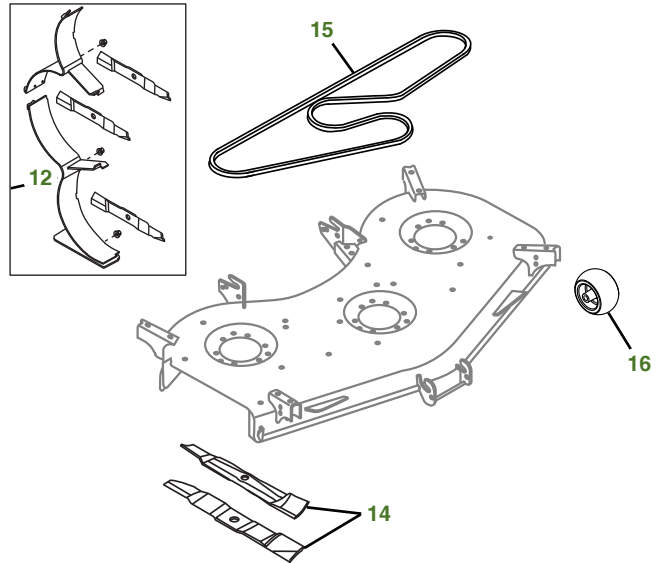

MAINTENANCE REMINDER SHEET

X734 with 60" High Capacity Deck

Tractor S/N

Deck S/N

| Key | Part No. | Description |
|-----|--------------------------|-------------------------|
| 1 | AM141406 | FUEL CAP |
| 2 | GY20680 | KEY |
| 3 | AM133596 | IGNITION SWITCH |
| 4 | AM107423 | ENGINE OIL FILTER |
| 5 | M138938 | SPARK PLUG |
| 6 | M148207 | ENGINE AIR FILTER-FOAM |
| 7 | M152049 | ENGINE AIR FILTER-PAPER |
| 8 | AM117584 | FUEL FILTER |
| 9 | AM118013 | HEADLIGHT BULB |
| 10 | AM131054 | TRANSAXLE FILTER |
| 11 | TY25878 | BATTERY - DRY CHARGED |
| | TY25221A | BATTERY - WET CHARGED |

| Key | Part No. | Description |
|-----|--------------------------|---------------------------------------------------------------|
| 12 | BM23978 | MULCH KIT - 60 HC DECK (S/N -030000) |
| | BM25258 | KIT - MULCHCONTROL™ (S/N 030001-) |
| 13 | M97340 | FAN BELT USE WITH ENGINE MARKED FD750D-KS12 OR FD750D-NS12 |
| | M147344 | FAN BELT USE WITH ENGINE MARKED FD750D-HS12 OR FD750D-JS12 |
| 14 | M163983 | BLADE - STANDARD 60" |
| | M168223 | BLADE - MULCHING 60" |
| 15 | M163993 | BELT |
| 16 | TCU18744 | GAGE WHEEL (S/N -050000) |
| | AM148120 | GAGE WHEEL (S/N 050001-) |

"As Needed" Parts

| Qty | Part No | Item |
|-----|--------------------------|---------------------------|
| 1 | AM136872 | Mower Deck Leveling Gauge |
| 1 | TY26288 | Grease Gun |

Home Maintenance Kit

| Unit | Kit Number |
|------|-----------------------|
| X734 | LG244 |