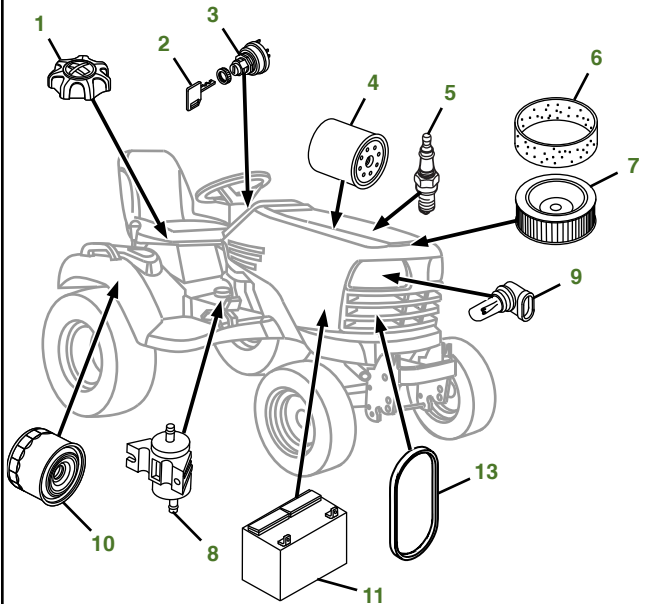

MAINTENANCE REMINDER SHEET

X734 with 60" High Capacity Deck

Tractor S/N

Deck S/N

| Key | Part No. | Description |
|-----|--------------------------|-------------------------|
| 1 | AM141406 | FUEL CAP |
| 2 | GY20680 | KEY |
| 3 | AM133596 | IGNITION SWITCH |
| 4 | AM107423 | ENGINE OIL FILTER |
| 5 | M138938 | SPARK PLUG |
| 6 | M148207 | ENGINE AIR FILTER-FOAM |
| 7 | M152049 | ENGINE AIR FILTER-PAPER |
| 8 | AM117584 | FUEL FILTER |
| 9 | AM118013 | HEADLIGHT BULB |
| 10 | AM131054 | TRANSAXLE FILTER |
| 11 | TY25878 | BATTERY - DRY CHARGED |
| | TY25221A | BATTERY - WET CHARGED |

| Key | Part No. | Description |
|-----|--------------------------|---------------------------------------------------------------|
| 12 | BM23978 | MULCH KIT - 60 HC DECK (S/N -030000) |
| | BM25258 | KIT - MULCHCONTROL™ (S/N 030001-) |
| 13 | M97340 | FAN BELT USE WITH ENGINE MARKED FD750D-KS12 OR FD750D-NS12 |
| | M147344 | FAN BELT USE WITH ENGINE MARKED FD750D-HS12 OR FD750D-JS12 |
| 14 | M163983 | BLADE - STANDARD 60" |
| | M168223 | BLADE - MULCHING 60" |
| 15 | M163993 | BELT |
| 16 | TCU18744 | GAGE WHEEL (S/N -050000) |
| | AM148120 | GAGE WHEEL (S/N 050001-) |

"As Needed" Parts

| Qty | Part No | Item |
|-----|--------------------------|---------------------------|
| 1 | AM136872 | Mower Deck Leveling Gauge |
| 1 | TY26288 | Grease Gun |

Home Maintenance Kit

| Unit | Kit Number |
|------|-----------------------|
| X734 | LG244 |