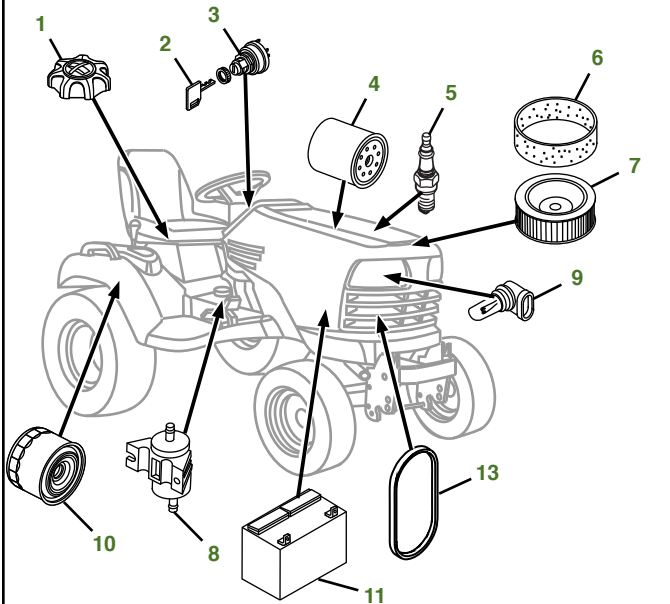

MAINTENANCE REMINDER SHEET

X734 with 54" High Capacity Deck

Tractor S/N

Deck S/N

Key	Part No.	Description	Key	Part No.	Description
1	AM141406	FUEL CAP	12	BM23977	MULCH KIT - 54 HC DECK (S/N -030000)
2	GY20680	KEY		BM26300	KIT - MULCHCONTROL™ (S/N 030001-)
3	AM133596	IGNITION SWITCH	13	M97340	FAN BELT USE WITH ENGINE MARKED FD750D-KS12 OR FD750D-NS12
4	AM107423	ENGINE OIL FILTER		M147344	FAN BELT USE WITH ENGINE MARKED FD750D-HS12 OR FD750D-JS12
5	M138938	SPARK PLUG	14	M164016	BLADE - STANDARD 54"
6	M148207	ENGINE AIR FILTER-FOAM		M135334	BLADE - MULCHING 54"
7	M152049	ENGINE AIR FILTER-PAPER	15	M165156	BELT
8	AM117584	FUEL FILTER	16	TCU18744	GAGE WHEEL (S/N -050000)
9	AM118013	HEADLIGHT BULB		AM148120	GAGE WHEEL (S/N 050001-)
10	AM131054	TRANSAXLE FILTER			
11	TY25878	BATTERY - DRY CHARGED			
	TY25221A	BATTERY - WET CHARGED			

Parts Needed in First 200 Hours of Operation

Qty	Part No	Item	Qty or Capacity	Change Interval In Hours
6	TY22029	1 qt Engine Oil Turf-Gard™ 10W-30	1.9 qt	8/100/200
3	AM107423	Engine Oil Filter	1	8/100/200
12	TY22035	1 qt Low Viscosity Hy-Gard™	6.0 qt	50/200
2	AM131054	Transaxle Filter	1	50/200
1	AM117584	Fuel Filter	1	200
2	M138938	Spark Plug	2	200
1	M148207	Engine Air Filter-Foam	1	200
1	M152049	Engine Air Filter-Paper	1	200
1	TY24416	John Deere Multi-Purpose HD Lithium Complex Grease		As Needed

"As Needed" Parts

Qty	Part No	Item
1	AM136872	Mower Deck Leveling Gauge
1	TY26288	Grease Gun

Home Maintenance Kit

Unit	Kit Number
X734	LG244

CLICK PART NUMBER TO BUY