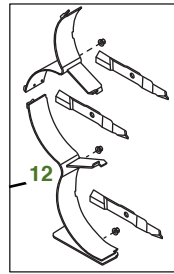

MAINTENANCE REMINDER SHEET

X734 with 54" High Capacity Deck

Tractor S/N

Deck S/N

Key	Part No.	Description	Key	Part No.	Description
1	AM141406	FUEL CAP	12	BM23977	MULCH KIT - 54 HC DECK (S/N -030000)
2	GY20680	KEY		BM26300	KIT - MULCHCONTROL™ (S/N 030001-)
3	AM133596	IGNITION SWITCH	13	M97340	FAN BELT USE WITH ENGINE MARKED FD750D-KS12 OR FD750D-NS12
4	AM107423	ENGINE OIL FILTER		M147344	FAN BELT USE WITH ENGINE MARKED FD750D-HS12 OR FD750D-JS12
5	M138938	SPARK PLUG	14	M164016	BLADE - STANDARD 54"
6	M148207	ENGINE AIR FILTER-FOAM		M135334	BLADE - MULCHING 54"
7	M152049	ENGINE AIR FILTER-PAPER	15	M165156	BELT
8	AM117584	FUEL FILTER	16	TCU18744	GAGE WHEEL (S/N -050000)
9	AM118013	HEADLIGHT BULB		AM148120	GAGE WHEEL (S/N 050001-)
10	AM131054	TRANSAXLE FILTER			
11	TY25878	BATTERY - DRY CHARGED			
	TY25221A	BATTERY - WET CHARGED			

Parts Needed in First 200 Hours of Operation

Qty	Part No	Item	Qty or Capacity	Change Interval In Hours
6	TY22029	1 qt Engine Oil Turf-Gard™ 10W-30	1.9 qt	8/100/200
3	AM107423	Engine Oil Filter	1	8/100/200
12	TY22035	1 qt Low Viscosity Hy-Gard™	6.0 qt	50/200
2	AM131054	Transaxle Filter	1	50/200
1	AM117584	Fuel Filter	1	200
2	M138938	Spark Plug	2	200
1	M148207	Engine Air Filter-Foam	1	200
1	M152049	Engine Air Filter-Paper	1	200
1	TY24416	John Deere Multi-Purpose HD Lithium Complex Grease		As Needed

"As Needed" Parts

Qty	Part No	Item
1	AM136872	Mower Deck Leveling Gauge
1	TY26288	Grease Gun

Home Maintenance Kit

Unit	Kit Number
X734	LG244

CLICK PART NUMBER TO BUY