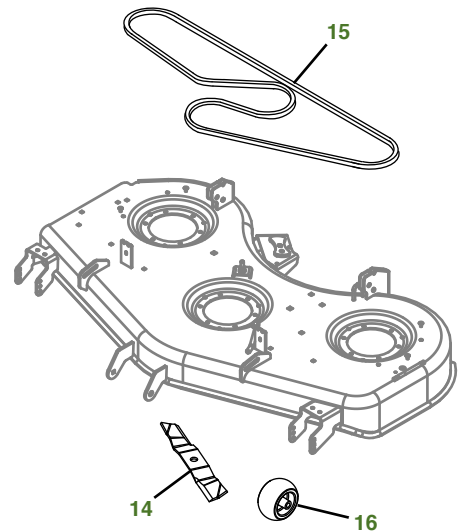

MAINTENANCE REMINDER SHEET

X734 with 54" High Capacity Deck

Tractor S/N

Deck S/N

Key	Part No.	Description	Key	Part No.	Description
1	AM141406	FUEL CAP	12	BM23977	MULCH KIT - 54 HC DECK (S/N -030000)
2	GY20680	KEY		BM26300	KIT - MULCHCONTROL™ (S/N 030001-)
3	AM133596	IGNITION SWITCH	13	M97340	FAN BELT USE WITH ENGINE MARKED FD750D-KS12 OR FD750D-NS12
4	AM107423	ENGINE OIL FILTER		M147344	FAN BELT USE WITH ENGINE MARKED FD750D-HS12 OR FD750D-JS12
5	M138938	SPARK PLUG	14	M164016	BLADE - STANDARD 54"
6	M148207	ENGINE AIR FILTER-FOAM		M135334	BLADE - MULCHING 54"
7	M152049	ENGINE AIR FILTER-PAPER	15	M165156	BELT
8	AM117584	FUEL FILTER	16	TCU18744	GAGE WHEEL (S/N -050000)
9	AM118013	HEADLIGHT BULB		AM148120	GAGE WHEEL (S/N 050001-)
10	AM131054	TRANSAXLE FILTER			
11	TY25878	BATTERY - DRY CHARGED			
	TY25221A	BATTERY - WET CHARGED			

Parts Needed in First 200 Hours of Operation

Qty	Part No	Item	Qty or Capacity	Change Interval In Hours
6	TY22029	1 qt Engine Oil Turf-Gard™ 10W-30	1.9 qt	8/100/200
3	AM107423	Engine Oil Filter	1	8/100/200
12	TY22035	1 qt Low Viscosity Hy-Gard™	6.0 qt	50/200
2	AM131054	Transaxle Filter	1	50/200
1	AM117584	Fuel Filter	1	200
2	M138938	Spark Plug	2	200
1	M148207	Engine Air Filter-Foam	1	200
1	M152049	Engine Air Filter-Paper	1	200
1	TY24416	John Deere Multi-Purpose HD Lithium Complex Grease		As Needed

"As Needed" Parts

Qty	Part No	Item
1	AM136872	Mower Deck Leveling Gauge
1	TY26288	Grease Gun

Home Maintenance Kit

Unit	Kit Number
X734	LG244

CLICK PART NUMBER TO BUY