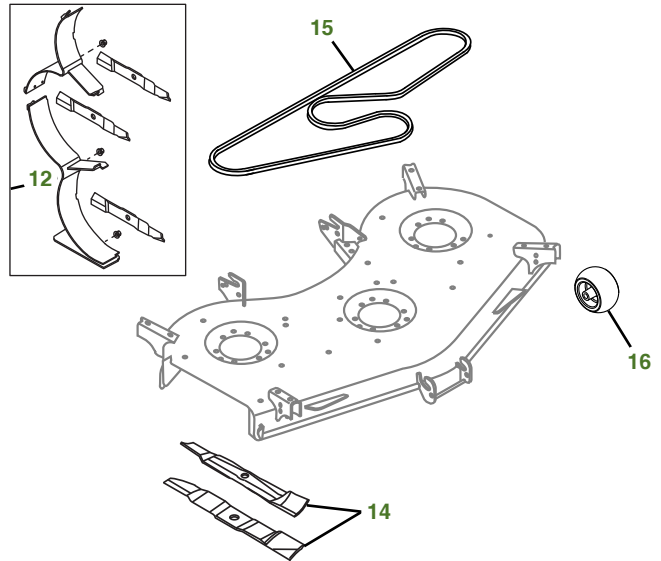

MAINTENANCE REMINDER SHEET

X730 with 60" High Capacity Deck

Tractor S/N

Deck S/N

Key	Part No.	Description	Key	Part No.	Description
1	AM141406	FUEL CAP	12	BM23978	MULCH KIT - 60 HC DECK (S/N -030000)
2	GY20680	KEY		BM25258	KIT - MULCHCONTROL™ (S/N 030001-)
3	AM133596	IGNITION SWITCH	13	M97340	FAN BELT USE WITH ENGINE MARKED FD750D-KS12 OR FD750D-NS12
4	AM107423	ENGINE OIL FILTER		M147344	FAN BELT USE WITH ENGINE MARKED FD750D-HS12 OR FD750D-JS12
5	M138938	SPARK PLUG	14	M163983	BLADE - STANDARD 60"
6	M148207	ENGINE AIR FILTER-FOAM		M168223	BLADE - MULCHING 60"
7	M152049	ENGINE AIR FILTER-PAPER	15	M163993	BELT
8	AM117584	FUEL FILTER	16	TCU18744	GAGE WHEEL (S/N -050000)
9	AM118013	HEADLIGHT BULB		AM148120	GAGE WHEEL (S/N 050001-)
10	AM131054	TRANSAXLE FILTER			
11	TY25878	BATTERY - DRY CHARGED			
	TY25221A	BATTERY - WET CHARGED			

Parts Needed in First 200 Hours of Operation

Qty	Part No	Item	Qty or Capacity	Change Interval In Hours
6	TY22029	1 qt Engine Oil Turf-Gard™ 10W-30	1.9 qt	8/100/200
3	AM107423	Engine Oil Filter	1	8/100/200
14	TY22035	1 qt Low Viscosity Hy-Gard™	7.0 qt	50/200
2	AM131054	Transaxle Filter	1	50/200
1	AM117584	Fuel Filter	1	200
2	M138938	Spark Plug	2	200
1	M148207	Engine Air Filter-Foam	1	200
1	M152049	Engine Air Filter-Paper	1	200
1	TY6341	Multi Purpose SD Polyurea Grease		As Needed

"As Needed" Parts

Qty	Part No	Item
1	AM136872	Mower Deck Leveling Gauge
1	TY26288	Grease Gun

Home Maintenance Kit

Unit	Kit Number
X730	LG244

CLICK PART NUMBER TO BUY