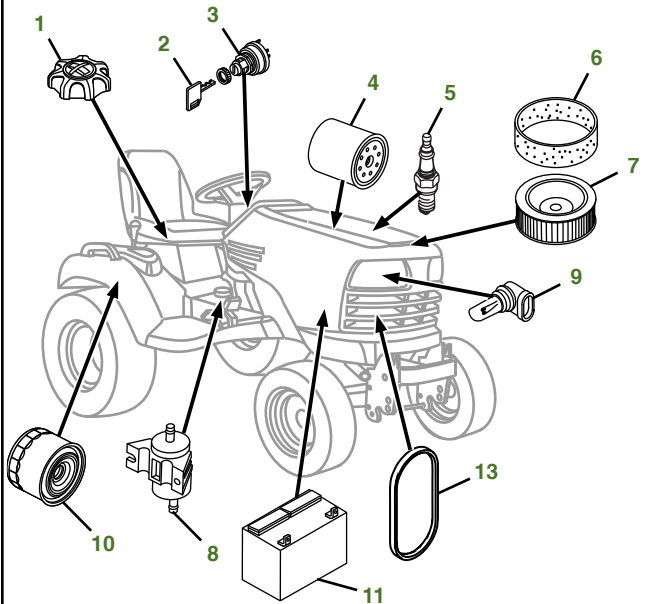

MAINTENANCE REMINDER SHEET

X730 with 60" High Capacity Deck

Tractor S/N

Deck S/N

Key	Part No.	Description	Key	Part No.	Description
1	AM141406	FUEL CAP	12	BM23978	MULCH KIT - 60 HC DECK (S/N -030000)
2	GY20680	KEY		BM25258	KIT - MULCHCONTROL™ (S/N 030001-)
3	AM133596	IGNITION SWITCH	13	M97340	FAN BELT USE WITH ENGINE MARKED FD750D-KS12 OR FD750D-NS12
4	AM107423	ENGINE OIL FILTER		M147344	FAN BELT USE WITH ENGINE MARKED FD750D-HS12 OR FD750D-JS12
5	M138938	SPARK PLUG	14	M163983	BLADE - STANDARD 60"
6	M148207	ENGINE AIR FILTER-FOAM		M168223	BLADE - MULCHING 60"
7	M152049	ENGINE AIR FILTER-PAPER	15	M163993	BELT
8	AM117584	FUEL FILTER	16	TCU18744	GAGE WHEEL (S/N -050000)
9	AM118013	HEADLIGHT BULB		AM148120	GAGE WHEEL (S/N 050001-)
10	AM131054	TRANSAXLE FILTER			
11	TY25878	BATTERY - DRY CHARGED			
	TY25221A	BATTERY - WET CHARGED			

Parts Needed in First 200 Hours of Operation

Qty	Part No	Item	Qty or Capacity	Change Interval In Hours
6	TY22029	1 qt Engine Oil Turf-Gard™ 10W-30	1.9 qt	8/100/200
3	AM107423	Engine Oil Filter	1	8/100/200
14	TY22035	1 qt Low Viscosity Hy-Gard™	7.0 qt	50/200
2	AM131054	Transaxle Filter	1	50/200
1	AM117584	Fuel Filter	1	200
2	M138938	Spark Plug	2	200
1	M148207	Engine Air Filter-Foam	1	200
1	M152049	Engine Air Filter-Paper	1	200
1	TY6341	Multi Purpose SD Polyurea Grease		As Needed

"As Needed" Parts

Qty	Part No	Item
1	AM136872	Mower Deck Leveling Gauge
1	TY26288	Grease Gun

Home Maintenance Kit

Unit	Kit Number
X730	LG244

CLICK PART NUMBER TO BUY