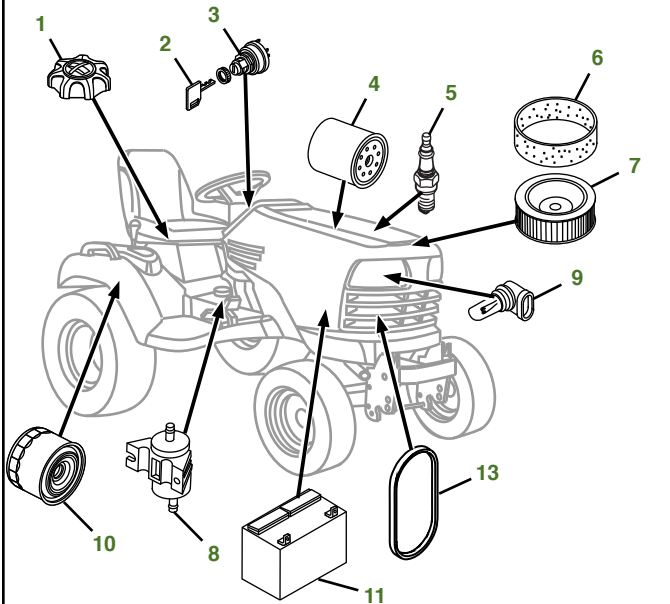

## X730 with 54" High Capacity Deck

Tractor S/N

Deck S/N

Key	Part No.	Description	Key	Part No.	Description
1	<a href="#">AM141406</a>	FUEL CAP	12	<a href="#">BM23977</a>	MULCH KIT - 54 HC DECK (S/N -030000)
2	<a href="#">GY20680</a>	KEY		<a href="#">BM26300</a>	KIT - MULCHCONTROL™ (S/N 030001-)
3	<a href="#">AM133596</a>	IGNITION SWITCH	13	<a href="#">M97340</a>	FAN BELT USE WITH ENGINE MARKED FD750D-KS12 OR FD750D-NS12
4	<a href="#">AM107423</a>	ENGINE OIL FILTER		<a href="#">M147344</a>	USE WITH ENGINE MARKED FD750D-HS12 OR FD750D-JS12
5	<a href="#">M138938</a>	SPARK PLUG	14	<a href="#">M164016</a>	BLADE - STANDARD 54"
6	<a href="#">M148207</a>	ENGINE AIR FILTER-FOAM		<a href="#">M135334</a>	BLADE - MULCHING 54"
7	<a href="#">M152049</a>	ENGINE AIR FILTER-PAPER	15	<a href="#">M165156</a>	BELT
8	<a href="#">AM117584</a>	FUEL FILTER	16	<a href="#">TCU18744</a>	GAGE WHEEL (S/N -050000)
9	<a href="#">AM118013</a>	HEADLIGHT BULB		<a href="#">AM148120</a>	GAGE WHEEL (S.N 050001-)
10	<a href="#">AM131054</a>	TRANSAXLE FILTER			
11	<a href="#">TY25878</a>	BATTERY - DRY CHARGED			
	<a href="#">TY25221A</a>	BATTERY - WET CHARGED			

### "As Needed" Parts

Qty	Part No	Item
1	<a href="#">AM136872</a>	Mower Deck Leveling Gauge
1	<a href="#">TY26288</a>	Grease Gun