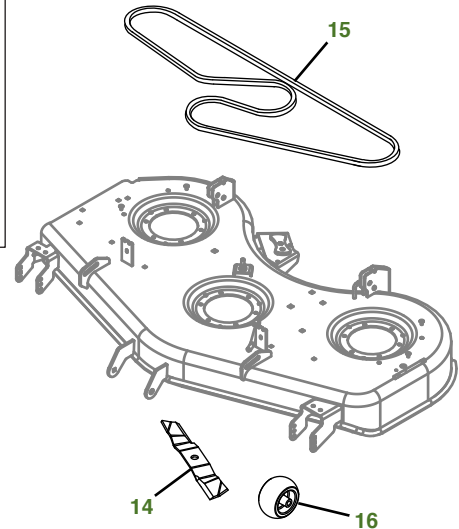

## X730 with 54" High Capacity Deck

Tractor S/N

Deck S/N

Key	Part No.	Description	Key	Part No.	Description
1	<a href="#">AM141406</a>	FUEL CAP	12	<a href="#">BM23977</a>	MULCH KIT - 54 HC DECK (S/N -030000)
2	<a href="#">GY20680</a>	KEY		<a href="#">BM26300</a>	KIT - MULCHCONTROL™ (S/N 030001-)
3	<a href="#">AM133596</a>	IGNITION SWITCH	13	<a href="#">M97340</a>	FAN BELT USE WITH ENGINE MARKED FD750D-KS12 OR FD750D-NS12
4	<a href="#">AM107423</a>	ENGINE OIL FILTER		<a href="#">M147344</a>	USE WITH ENGINE MARKED FD750D-HS12 OR FD750D-JS12
5	<a href="#">M138938</a>	SPARK PLUG	14	<a href="#">M164016</a>	BLADE - STANDARD 54"
6	<a href="#">M148207</a>	ENGINE AIR FILTER-FOAM		<a href="#">M135334</a>	BLADE - MULCHING 54"
7	<a href="#">M152049</a>	ENGINE AIR FILTER-PAPER	15	<a href="#">M165156</a>	BELT
8	<a href="#">AM117584</a>	FUEL FILTER	16	<a href="#">TCU18744</a>	GAGE WHEEL (S/N -050000)
9	<a href="#">AM118013</a>	HEADLIGHT BULB		<a href="#">AM148120</a>	GAGE WHEEL (S.N 050001-)
10	<a href="#">AM131054</a>	TRANSAXLE FILTER			
11	<a href="#">TY25878</a>	BATTERY - DRY CHARGED			
	<a href="#">TY25221A</a>	BATTERY - WET CHARGED			

### "As Needed" Parts

Qty	Part No	Item
1	<a href="#">AM136872</a>	Mower Deck Leveling Gauge
1	<a href="#">TY26288</a>	Grease Gun