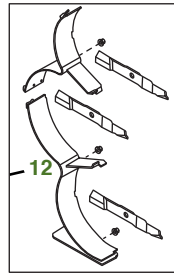

## X730 with 54" High Capacity Deck

Tractor S/N

Deck S/N

Key	Part No.	Description	Key	Part No.	Description
1	<a href="#">AM141406</a>	FUEL CAP	12	<a href="#">BM23977</a>	MULCH KIT - 54 HC DECK (S/N -030000)
2	<a href="#">GY20680</a>	KEY		<a href="#">BM26300</a>	KIT - MULCHCONTROL™ (S/N 030001-)
3	<a href="#">AM133596</a>	IGNITION SWITCH	13	<a href="#">M97340</a>	FAN BELT USE WITH ENGINE MARKED FD750D-KS12 OR FD750D-NS12
4	<a href="#">AM107423</a>	ENGINE OIL FILTER		<a href="#">M147344</a>	USE WITH ENGINE MARKED FD750D-HS12 OR FD750D-JS12
5	<a href="#">M138938</a>	SPARK PLUG	14	<a href="#">M164016</a>	BLADE - STANDARD 54"
6	<a href="#">M148207</a>	ENGINE AIR FILTER-FOAM		<a href="#">M135334</a>	BLADE - MULCHING 54"
7	<a href="#">M152049</a>	ENGINE AIR FILTER-PAPER	15	<a href="#">M165156</a>	BELT
8	<a href="#">AM117584</a>	FUEL FILTER	16	<a href="#">TCU18744</a>	GAGE WHEEL (S/N -050000)
9	<a href="#">AM118013</a>	HEADLIGHT BULB		<a href="#">AM148120</a>	GAGE WHEEL (S.N 050001-)
10	<a href="#">AM131054</a>	TRANSAXLE FILTER			
11	<a href="#">TY25878</a>	BATTERY - DRY CHARGED			
	<a href="#">TY25221A</a>	BATTERY - WET CHARGED			

### "As Needed" Parts

Qty	Part No	Item
1	<a href="#">AM136872</a>	Mower Deck Leveling Gauge
1	<a href="#">TY26288</a>	Grease Gun