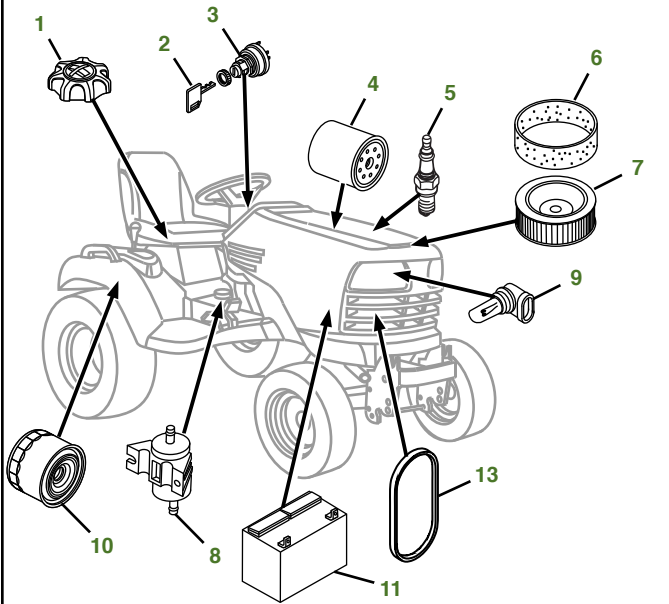

MAINTENANCE REMINDER SHEET

X730 with 48" Deck

Tractor S/N

Deck S/N

Key	Part No.	Description
1	AM141406	FUEL CAP
2	CY20680	KEY
3	AM133596	IGNITION SWITCH
4	AM107423	ENGINE OIL FILTER
5	M138938	SPARK PLUG
6	M148207	ENGINE AIR FILTER-FOAM
7	M152049	ENGINE AIR FILTER-PAPER
8	AM117584	FUEL FILTER
9	AM118013	HEADLIGHT BULB
10	AM131054	TRANSAXLE FILTER
11	TY25878	BATTERY - DRY CHARGED
	TY25221A	BATTERY - WET CHARGED

Key	Part No.	Description
12	BM20007	MULCH KIT - 48-in. Edge Deck (S/N -040000)
	BM24993	MulchControl™ KIT -48-in. Accel Deep™ Deck (S/N 040001-)
13	M97340	FAN BELT USE WITH ENGINE MARKED FD750D-KS12 OR FD750D-NS12
	M147344	USE WITH ENGINE MARKED FD750D-HS12 OR FD750D-JS12
14	M145476	BLADE-STANDARD 48-IN. EDGE AND ACCEL DEEP DECK
	M127673	BLADE-MULCH 48-IN. EDGE AND ACCEL DEEP DECK
15	M163989	BELT - 48-IN. EDGE DECK (S/N -040000)

"As Needed" Parts

Qty	Part No	Item
1	AM136872	Mower Deck Leveling Gauge
1	TY26288	Grease Gun

Home Maintenance Kit

Unit	Kit Number
X730	LG244

CLICK PART NUMBER TO BUY