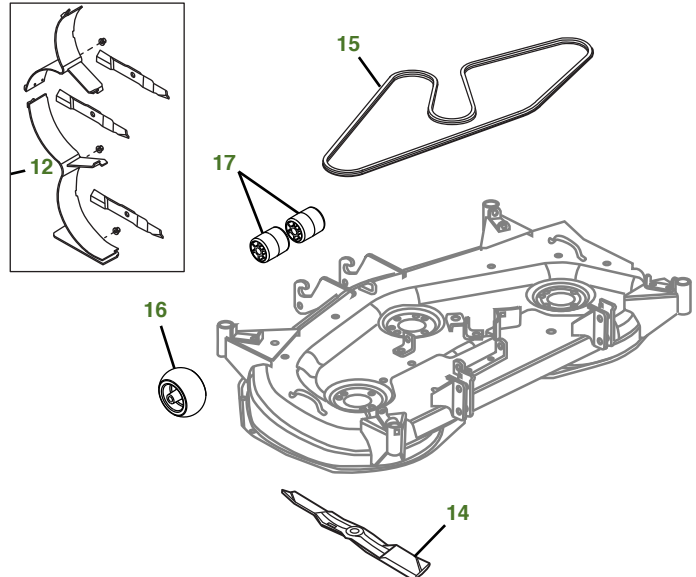

MAINTENANCE REMINDER SHEET

X730 with 48" Deck

Tractor S/N

Deck S/N

Key	Part No.	Description
1	AM141406	FUEL CAP
2	CY20680	KEY
3	AM133596	IGNITION SWITCH
4	AM107423	ENGINE OIL FILTER
5	M138938	SPARK PLUG
6	M148207	ENGINE AIR FILTER-FOAM
7	M152049	ENGINE AIR FILTER-PAPER
8	AM117584	FUEL FILTER
9	AM118013	HEADLIGHT BULB
10	AM131054	TRANSAXLE FILTER
11	TY25878	BATTERY - DRY CHARGED
	TY25221A	BATTERY - WET CHARGED

Key	Part No.	Description
12	BM20007	MULCH KIT - 48-in. Edge Deck (S/N -040000)
	BM24993	MulchControl™ KIT -48-in. Accel Deep™ Deck (S/N 040001-)
13	M97340	FAN BELT USE WITH ENGINE MARKED FD750D-KS12 OR FD750D-NS12
	M147344	USE WITH ENGINE MARKED FD750D-HS12 OR FD750D-JS12
14	M145476	BLADE-STANDARD 48-IN. EDGE AND ACCEL DEEP DECK
	M127673	BLADE-MULCH 48-IN. EDGE AND ACCEL DEEP DECK
15	M163989	BELT - 48-IN. EDGE DECK (S/N -040000)

"As Needed" Parts

Qty	Part No	Item
1	AM136872	Mower Deck Leveling Gauge
1	TY26288	Grease Gun

Home Maintenance Kit

Unit	Kit Number
X730	LG244

CLICK PART NUMBER TO BUY