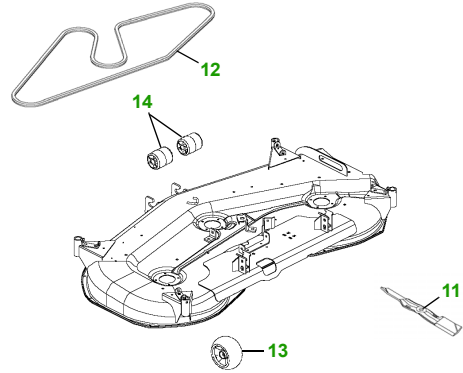

MAINTENANCE REMINDER SHEET

X728 with 62C Deck

Ultimate Tractor

Tractor S/N

62" Convertible Deck

Deck S/N

Key	Part No.	Description
1	AM107423	OIL FILTER
2	AM117584	FUEL FILTER - IN-LINE
3	M148207	AIR FILTER - FOAM
	M152049	AIR FILTER - PAPER
4	AM131054	TRANSMISSION FILTER
5	AM131841	KEY - PADDED
6	TY25221	BATTERY
7	M138938	SPARK PLUG
8	R136239	HEADLIGHT BULB

Key	Part No.	Description
9	M147344	FAN BELT
	M153381	FAN BELT (OPTION)
10	AM137724	FUEL CAP
11	M143504	BLADE - STD
	M145719	BLADE - MULCHING
12	M142997	BELT
13	AM125172	KIT - GAGE WHEEL
14	M113955	FRONT ROLLER

Qty	Part No	Item
1	AM130907	Mower Deck Leveling Gauge
1	TY26183	Grease Gun

FOR ON-LINE PARTS ASSISTANCE:

www.JDParts.Deere.com

- VIEW [John Deere Parts Catalog](#) to look-up part numbers
- ORDER parts on-line from your [John Deere Dealer](#)
- SEARCH for parts for [YOUR specific model](#)
- SEARCH for parts by [Partial Part Number](#)