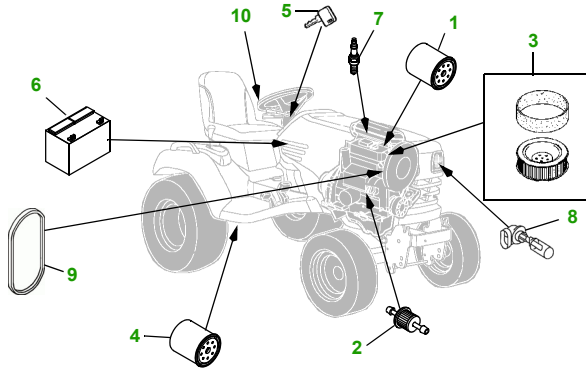

MAINTENANCE REMINDER SHEET

X728 with 62C Deck

Ultimate Tractor

Tractor S/N

62" Convertible Deck

Deck S/N

Key	Part No.	Description
1	AM107423	OIL FILTER
2	AM117584	FUEL FILTER - IN-LINE
3	M148207	AIR FILTER - FOAM
	M152049	AIR FILTER - PAPER
4	AM131054	TRANSMISSION FILTER
5	AM131841	KEY - PADDED
6	TY25221	BATTERY
7	M138938	SPARK PLUG
8	R136239	HEADLIGHT BULB

Key	Part No.	Description
9	M147344	FAN BELT
	M153381	FAN BELT (OPTION)
10	AM137724	FUEL CAP
11	M143504	BLADE - STD
	M145719	BLADE - MULCHING
12	M142997	BELT
13	AM125172	KIT - GAGE WHEEL
14	M113955	FRONT ROLLER

Qty	Part No	Item
1	AM130907	Mower Deck Leveling Gauge
1	TY26183	Grease Gun

FOR ON-LINE PARTS ASSISTANCE:

www.JDParts.Deere.com

- VIEW [John Deere Parts Catalog](#) to look-up part numbers
- ORDER parts on-line from your [John Deere Dealer](#)
- SEARCH for parts for [YOUR specific model](#)
- SEARCH for parts by [Partial Part Number](#)