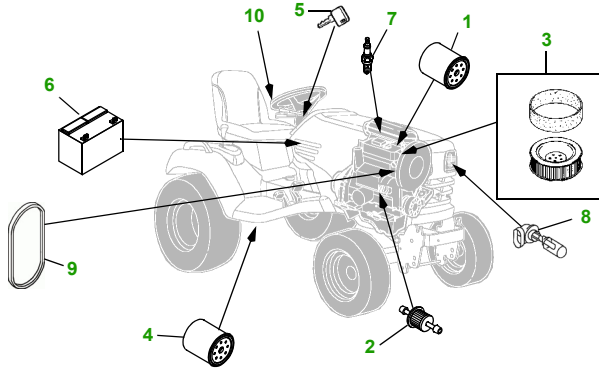

MAINTENANCE REMINDER SHEET

X728 with 54C Deck

Ultimate Tractor

Tractor S/N

54" Convertible Deck

Deck S/N

Key	Part No.	Description
1	AM107423	OIL FILTER
2	AM117584	FUEL FILTER - IN-LINE
3	M148207	AIR FILTER - FOAM
	M152049	AIR FILTER - PAPER
4	AM131054	TRANSMISSION FILTER
5	AM131841	KEY - PADDED
6	TY25221	BATTERY
7	M138938	SPARK PLUG
8	R136239	HEADLIGHT BULB

Key	Part No.	Description
9	M147344	FAN BELT
	M153381	FAN BELT (OPTION)
10	AM137724	FUEL CAP
11	M143520	BLADE - STD
	M145516	BLADE - MULCHING
	M152727	BLADE - HI LIFT
12	M141627	BELT
13	AM125172	KIT - GAGE WHEEL
14	M113955	FRONT ROLLER

Qty	Part No	Item
1	AM130907	Mower Deck Leveling Gauge
1	TY26183	Grease Gun

FOR ON-LINE PARTS ASSISTANCE:

www.JDParts.Deere.com

- VIEW [John Deere Parts Catalog](#) to look-up part numbers
- ORDER parts on-line from your [John Deere Dealer](#)
- SEARCH for parts for [YOUR specific model](#)
- SEARCH for parts by [Partial Part Number](#)