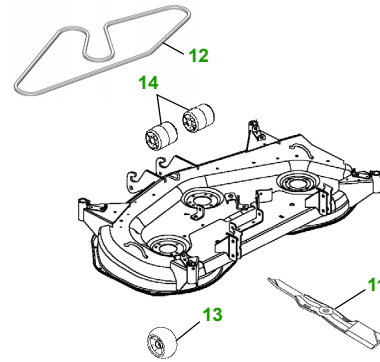

MAINTENANCE REMINDER SHEET

X728 with 54C Deck

Ultimate Tractor

Tractor S/N

54" Convertible Deck

Deck S/N

Key	Part No.	Description
1	AM107423	OIL FILTER
2	AM117584	FUEL FILTER - IN-LINE
3	M148207	AIR FILTER - FOAM
	M152049	AIR FILTER - PAPER
4	AM131054	TRANSMISSION FILTER
5	AM131841	KEY - PADDED
6	TY25221	BATTERY
7	M138938	SPARK PLUG
8	R136239	HEADLIGHT BULB

Key	Part No.	Description
9	M147344	FAN BELT
	M153381	FAN BELT (OPTION)
10	AM137724	FUEL CAP
11	M143520	BLADE - STD
	M145516	BLADE - MULCHING
	M152727	BLADE - HI LIFT
12	M141627	BELT
13	AM125172	KIT - GAGE WHEEL
14	M113955	FRONT ROLLER

Qty	Part No	Item
1	AM130907	Mower Deck Leveling Gauge
1	TY26183	Grease Gun

FOR ON-LINE PARTS ASSISTANCE:

www.JDParts.Deere.com

- VIEW [John Deere Parts Catalog](#) to look-up part numbers
- ORDER parts on-line from your [John Deere Dealer](#)
- SEARCH for parts for [YOUR specific model](#)
- SEARCH for parts by [Partial Part Number](#)