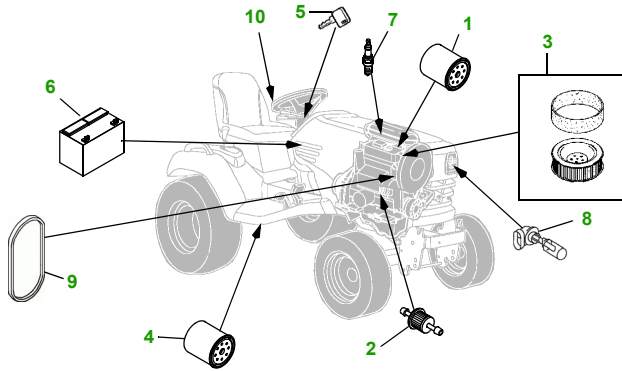

MAINTENANCE REMINDER SHEET

X728 with 48C Deck

Ultimate Tractor

Tractor S/N

48" Convertible Deck

Deck S/N

Key	Part No.	Description
1	AM107423	OIL FILTER
2	AM117584	FUEL FILTER - IN-LINE
3	M148207	AIR FILTER - FOAM
	M152049	AIR FILTER - PAPER
4	AM131054	TRANSMISSION FILTER
5	AM131841	KEY - PADDED
6	TY25221	BATTERY
7	M138938	SPARK PLUG
8	R136239	HEADLIGHT BULB

Key	Part No.	Description
9	M147344	FAN BELT
	M153381	FAN BELT (OPTION)
10	AM137724	FUEL CAP
11	M145476	BLADE - STD
	M127673	BLADE - MULCHING
12	M143888	BELT
13	AM125172	KIT - GAGE WHEEL
14	M113955	FRONT ROLLER

Qty	Part No	Item
1	AM130907	Mower Deck Leveling Gauge
1	TY26183	Grease Gun

FOR ON-LINE PARTS ASSISTANCE:

www.JDParts.Deere.com

- VIEW [John Deere Parts Catalog](#) to look-up part numbers
- ORDER parts on-line from your [John Deere Dealer](#)
- SEARCH for parts for [YOUR specific model](#)
- SEARCH for parts by [Partial Part Number](#)