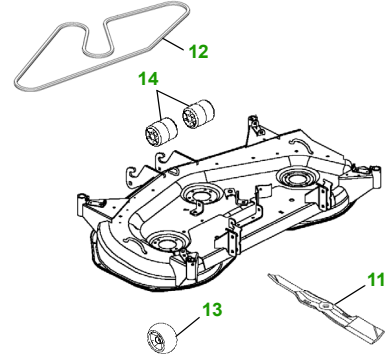

MAINTENANCE REMINDER SHEET

X728 with 48C Deck

Ultimate Tractor

Tractor S/N

48" Convertible Deck

Deck S/N

Key	Part No.	Description
1	AM107423	OIL FILTER
2	AM117584	FUEL FILTER - IN-LINE
3	M148207	AIR FILTER - FOAM
	M152049	AIR FILTER - PAPER
4	AM131054	TRANSMISSION FILTER
5	AM131841	KEY - PADDED
6	TY25221	BATTERY
7	M138938	SPARK PLUG
8	R136239	HEADLIGHT BULB

Key	Part No.	Description
9	M147344	FAN BELT
	M153381	FAN BELT (OPTION)
10	AM137724	FUEL CAP
11	M145476	BLADE - STD
	M127673	BLADE - MULCHING
12	M143888	BELT
13	AM125172	KIT - GAGE WHEEL
14	M113955	FRONT ROLLER

Qty	Part No	Item
1	AM130907	Mower Deck Leveling Gauge
1	TY26183	Grease Gun

FOR ON-LINE PARTS ASSISTANCE:

www.JDParts.Deere.com

- VIEW [John Deere Parts Catalog](#) to look-up part numbers
- ORDER parts on-line from your [John Deere Dealer](#)
- SEARCH for parts for [YOUR specific model](#)
- SEARCH for parts by [Partial Part Number](#)