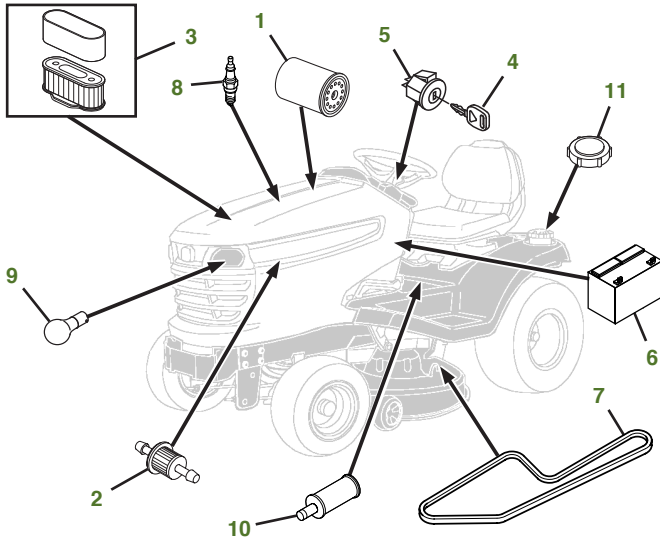

MAINTENANCE REMINDER SHEET

X540 with 54" X Deck

Tractor S/N

Deck S/N

Key	Part No.	Description	Key	Part No.	Description
1	AM107423	ENGINE OIL FILTER	10	MIA881446	TRANSAXLE FILTER
2	AM116304	FUEL FILTER-IN-LINE	11	AM137724	FUEL CAP (S/N -060000)
3	MIU10905	AIR FILTER-FOAM	11	AM141406	FUEL CAP (S/N 060001-)
	MIU10906	AIR FILTER-PAPER	12	M172924	BELT-MOWER-PRIMARY
4	GY20680	KEY	13	M154960	BELT-MOWER-SECONDARY
5	AM133596	IGNITION SWITCH (S/N -020000)	14	M111489	GAGE WHEEL
	AM133597	IGNITION SWITCH (S/N 020001-)	15	M113955	FRONT ROLLER
6	TY25876	BATTERY	16	M143520	BLADE-SIDE DISCHARGE 54"
7	M151276	BELT-TRAC DRIVE		M145516	BLADE-MULCHING 54"
8	M805853	SPARK PLUG		M152726	BLADE-HIGH LIFT 54"
9	AD2062R	HEADLIGHT BULB		BM20827	KIT-MULCHING ATTACHMENT 54"

Parts Needed in First 250 Hours of Operation

Qty	Part No	Item	Qty or Capacity	Change Interval In Hours
7	TY22029	1 qt Engine Oil Turf-Gard™ 10W30	2.1 qt	8/100/200
3	AM107423	Engine Oil Filter	1	8/100/200
2	MIA881446	Transaxle Filter	1	50/200
12	TY22035	1 qt Low Viscosity Hy-Gard™	5.6 qt	50/200
2	MIU10905	Air Filter-Foam	1	100/200
2	MIU10906	Air Filter-Paper	1	100/200
2	AM116304	Fuel Filter-In-Line	1	100/200
4	M805853	Spark Plug	2	100/200
2	TY6341	JD Multi Purpose SD Polyurea Grease		As Needed

"As Needed" Parts

Qty	Part No	Item
1	AM130907	Mower Deck Leveling Gauge
1	TY26518	Grease Gun

Home Maintenance Kit

Unit	Kit Number
X540	LG257

CLICK PART NUMBER TO BUY