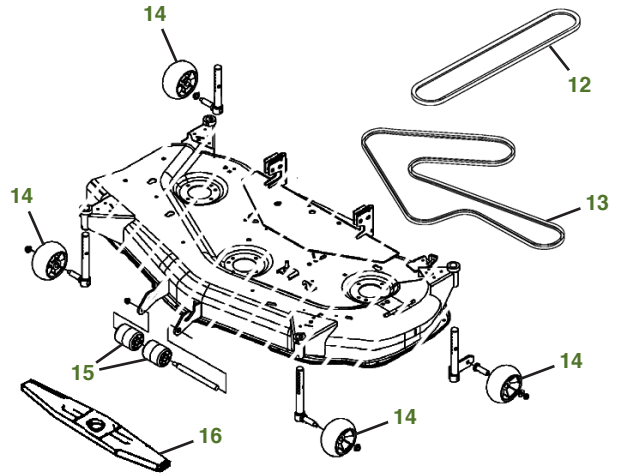

MAINTENANCE REMINDER SHEET

X540 with 54" X Deck

Tractor S/N

Deck S/N

Key	Part No.	Description	Key	Part No.	Description
1	AM107423	ENGINE OIL FILTER	10	MIA881446	TRANSAXLE FILTER
2	AM116304	FUEL FILTER-IN-LINE	11	AM137724	FUEL CAP (S/N -060000)
3	MIU10905	AIR FILTER-FOAM	11	AM141406	FUEL CAP (S/N 060001-)
	MIU10906	AIR FILTER-PAPER	12	M172924	BELT-MOWER-PRIMARY
4	GY20680	KEY	13	M154960	BELT-MOWER-SECONDARY
5	AM133596	IGNITION SWITCH (S/N -020000)	14	M111489	GAGE WHEEL
	AM133597	IGNITION SWITCH (S/N 020001-)	15	M113955	FRONT ROLLER
6	TY25876	BATTERY	16	M143520	BLADE-SIDE DISCHARGE 54"
7	M151276	BELT-TRAC DRIVE		M145516	BLADE-MULCHING 54"
8	M805853	SPARK PLUG		M152726	BLADE-HIGH LIFT 54"
9	AD2062R	HEADLIGHT BULB		BM20827	KIT-MULCHING ATTACHMENT 54"

Parts Needed in First 250 Hours of Operation

Qty	Part No	Item	Qty or Capacity	Change Interval In Hours
7	TY22029	1 qt Engine Oil Turf-Gard™ 10W30	2.1 qt	8/100/200
3	AM107423	Engine Oil Filter	1	8/100/200
2	MIA881446	Transaxle Filter	1	50/200
12	TY22035	1 qt Low Viscosity Hy-Gard™	5.6 qt	50/200
2	MIU10905	Air Filter-Foam	1	100/200
2	MIU10906	Air Filter-Paper	1	100/200
2	AM116304	Fuel Filter-In-Line	1	100/200
4	M805853	Spark Plug	2	100/200
2	TY6341	JD Multi Purpose SD Polyurea Grease		As Needed

"As Needed" Parts

Qty	Part No	Item
1	AM130907	Mower Deck Leveling Gauge
1	TY26518	Grease Gun

Home Maintenance Kit

Unit	Kit Number
X540	LG257

CLICK PART NUMBER TO BUY