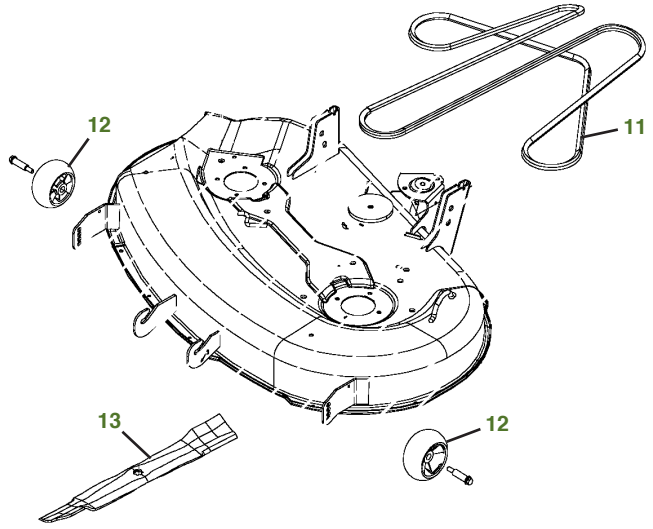

MAINTENANCE REMINDER SHEET

X520 with 42" Edge Deck

Tractor S/N

Deck S/N

Key	Part No.	Description	Key	Part No.	Description
1	AM107423	ENGINE OIL FILTER	8	M805853	SPARK PLUG
2	AM116304	FUEL FILTER-IN-LINE	9	AD2062R	HEADLIGHT BULB
3	MIU10905	AIR FILTER-FOAM	10	AM137724	FUEL CAP
	MIU10906	AIR FILTER-PAPER	11	M154621	BELT-MOWER
4	GY20680	KEY	12	M111489	GAGE WHEEL
5	AM133596	IGNITION SWITCH (S/N -020000)	13	AM141031	KIT-3N1 BLADE 42"
	AM133597	IGNITION SWITCH (S/N 020001-)		AM141032	KIT-SIDE DISCHARGE 42"
6	TY25876	BATTERY		AM141034	KIT-BAGGING 42"
7	M151276	BELT-TRAC DRIVE		AM141033	KIT-MULCHING 42"
				BM21816	KIT-MULCHING ATTACHMENT 42"

Parts Needed in First 250 Hours of Operation

Qty	Part No	Item	Qty or Capacity	Change Interval In Hours
7	TY22029	1 qt Engine Oil Turf-Gard™ 10W30	2.1 qt	8/100/200
3	AM107423	Engine Oil Filter	1	8/100/200
2	MIU10905	Air Filter-Foam	1	100/200
2	MIU10906	Air Filter-Paper	1	100/200
2	AM116304	Fuel Filter-In-Line	1	100/200
4	M805853	Spark Plug	2	100/200
2	TY6341	JD Multi Purpose SD Polyurea Grease		As Needed

"As Needed" Parts

Qty	Part No	Item
1	AM130907	Mower Deck Leveling Gauge
1	TY26518	Grease Gun

Home Maintenance Kit

Unit	Kit Number
X520	LG257

CLICK PART NUMBER TO BUY