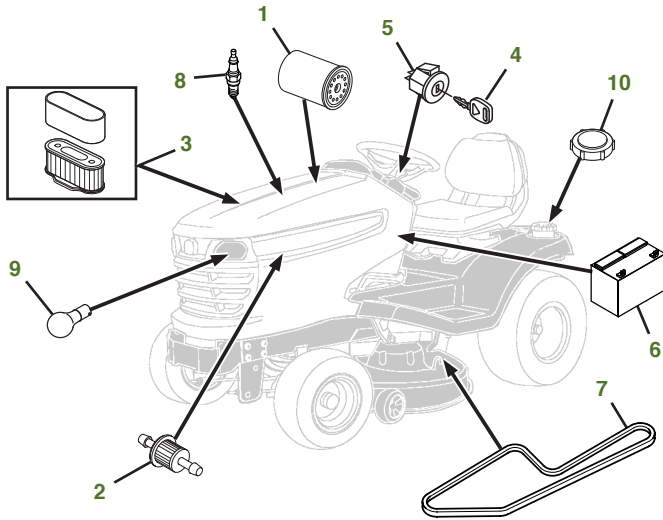

MAINTENANCE REMINDER SHEET

X520 with 42" Edge Deck

Tractor S/N

Deck S/N

Key	Part No.	Description	Key	Part No.	Description
1	AM107423	ENGINE OIL FILTER	8	M805853	SPARK PLUG
2	AM116304	FUEL FILTER-IN-LINE	9	AD2062R	HEADLIGHT BULB
3	MIU10905	AIR FILTER-FOAM	10	AM137724	FUEL CAP
	MIU10906	AIR FILTER-PAPER	11	M154621	BELT-MOWER
4	GY20680	KEY	12	M111489	GAGE WHEEL
5	AM133596	IGNITION SWITCH (S/N -020000)	13	AM141031	KIT-3N1 BLADE 42"
	AM133597	IGNITION SWITCH (S/N 020001-)		AM141032	KIT-SIDE DISCHARGE 42"
6	TY25876	BATTERY		AM141034	KIT-BAGGING 42"
7	M151276	BELT-TRAC DRIVE		AM141033	KIT-MULCHING 42"
				BM21816	KIT-MULCHING ATTACHMENT 42"

Parts Needed in First 250 Hours of Operation

Qty	Part No	Item	Qty or Capacity	Change Interval In Hours
7	TY22029	1 qt Engine Oil Turf-Gard™ 10W30	2.1 qt	8/100/200
3	AM107423	Engine Oil Filter	1	8/100/200
2	MIU10905	Air Filter-Foam	1	100/200
2	MIU10906	Air Filter-Paper	1	100/200
2	AM116304	Fuel Filter-In-Line	1	100/200
4	M805853	Spark Plug	2	100/200
2	TY6341	JD Multi Purpose SD Polyurea Grease		As Needed

"As Needed" Parts

Qty	Part No	Item
1	AM130907	Mower Deck Leveling Gauge
1	TY26518	Grease Gun

Home Maintenance Kit

Unit	Kit Number
X520	LG257

CLICK PART NUMBER TO BUY