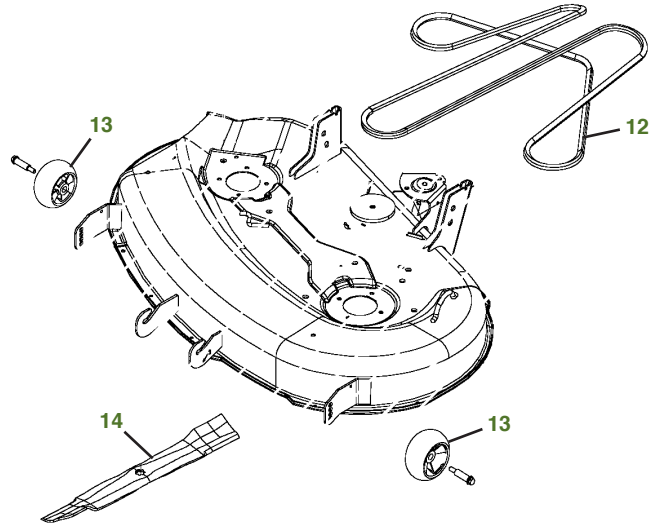

MAINTENANCE REMINDER SHEET

X360 with 42" Edge Deck

Tractor S/N

Deck S/N

Key	Part No.	Description	Key	Part No.	Description
1	AM107423	ENGINE OIL FILTER-ENG FH661V	7	TY25878	BATTERY (S/N -250000)
	AM125424	ENGINE OIL FILTER-ENG FS651V		TY25221	BATTERY (S/N 250001-)
2	AM116304	FUEL FILTER-IN-LINE	8	M144044	BELT-TRACTION DRIVE
3A	M140295	AIR FILTER-FOAM-ENG FH661V	9	M805853	SPARK PLUG
	M150949	AIR FILTER-PAPER-ENG FH661V	10	AD2062R	HEADLIGHT BULB
3B	MIU12554	AIR FILTER-FOAM-ENG FS651V	11	AM137724	FUEL CAP-ENG FH661V
	MIU12555	AIR FILTER-PAPER-ENG FS651V		AM141406	FUEL CAP-ENG FS651V
4	MIU800986	TRANSMISSION FILTER	12	M154621	BELT-MOWER
5	GY20680	KEY	13	M111489	GAGE WHEEL
6	AM133597	IGNITION SWITCH	14	AM141032	KIT-SIDE DISCHARGE 42"
				AM141034	KIT-BAGGING 42"
				AM141033	KIT-MULCHING 42"

Parts Needed in First 250 Hours of Operation

Qty	Part No	Item	Qty or Capacity	Change Interval In Hours
7	TY22029	1 qt Engine Oil Turf-Gard™ 10W30	2.1 qt	8/100/200
3	AM107423 or AM125424	Engine Oil Filter	1	8/100/200
1	TY22000	1 gal Hy-Gard™ Low Vis Oil	3 qt	200
1	MIU800986	Transmission Filter	1	200
2	M140295 or MIU12554	Air Filter-Foam	1	100/200
2	M150949 or MIU12555	Air Filter-Paper	1	100/200
2	AM116304	Fuel Filter-In-Line	1	100/200
4	M805853	Spark Plug	2	100/200
2	TY6341	JD Multi Purpose SD Polyurea Grease		As Needed

"As Needed" Parts

Qty	Part No	Item
1	AM130907	Mower Deck Leveling Gauge
1	TY26518	Grease Gun

Home Maintenance Kit

Unit	Kit Number
X360	LG249 (Eng FH661V) LG265 (Eng FS651V)

CLICK PART NUMBER TO BUY