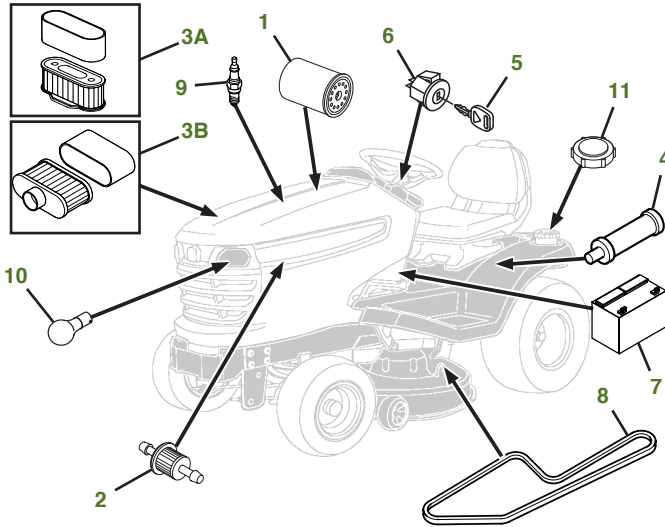

MAINTENANCE REMINDER SHEET

X360 with 42" Edge Deck

Tractor S/N

Deck S/N

Key	Part No.	Description	Key	Part No.	Description
1	AM107423	ENGINE OIL FILTER-ENG FH661V	7	TY25878	BATTERY (S/N -250000)
	AM125424	ENGINE OIL FILTER-ENG FS651V		TY25221	BATTERY (S/N 250001-)
2	AM116304	FUEL FILTER-IN-LINE	8	M144044	BELT-TRACTION DRIVE
3A	M140295	AIR FILTER-FOAM-ENG FH661V	9	M805853	SPARK PLUG
	M150949	AIR FILTER-PAPER-ENG FH661V	10	AD2062R	HEADLIGHT BULB
3B	MIU12554	AIR FILTER-FOAM-ENG FS651V	11	AM137724	FUEL CAP-ENG FH661V
	MIU12555	AIR FILTER-PAPER-ENG FS651V		AM141406	FUEL CAP-ENG FS651V
4	MIU800986	TRANSMISSION FILTER	12	M154621	BELT-MOWER
5	GY20680	KEY	13	M111489	GAGE WHEEL
6	AM133597	IGNITION SWITCH	14	AM141032	KIT-SIDE DISCHARGE 42"
				AM141034	KIT-BAGGING 42"
				AM141033	KIT-MULCHING 42"

Parts Needed in First 250 Hours of Operation

Qty	Part No	Item	Qty or Capacity	Change Interval In Hours
7	TY22029	1 qt Engine Oil Turf-Gard™ 10W30	2.1 qt	8/100/200
3	AM107423 or AM125424	Engine Oil Filter	1	8/100/200
1	TY22000	1 gal Hy-Gard™ Low Vis Oil	3 qt	200
1	MIU800986	Transmission Filter	1	200
2	M140295 or MIU12554	Air Filter-Foam	1	100/200
2	M150949 or MIU12555	Air Filter-Paper	1	100/200
2	AM116304	Fuel Filter-In-Line	1	100/200
4	M805853	Spark Plug	2	100/200
2	TY6341	JD Multi Purpose SD Polyurea Grease		As Needed

"As Needed" Parts

Qty	Part No	Item
1	AM130907	Mower Deck Leveling Gauge
1	TY26518	Grease Gun

Home Maintenance Kit

Unit	Kit Number
X360	LG249 (Eng FH661V) LG265 (Eng FS651V)

CLICK PART NUMBER TO BUY