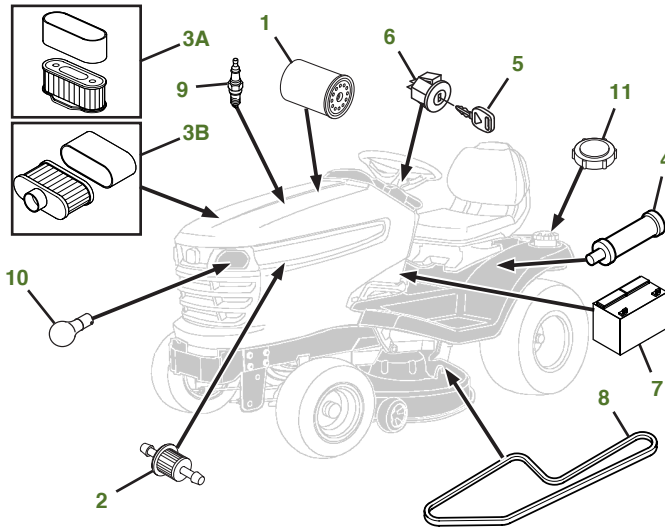

MAINTENANCE REMINDER SHEET

X360 with 38" Edge Deck

Tractor S/N

Deck S/N

Key	Part No.	Description	Key	Part No.	Description
1	AM107423	ENGINE OIL FILTER-ENG FH661V	7	TY25878	BATTERY (S/N -250000)
	AM125424	ENGINE OIL FILTER-ENG FS651V		TY25221	BATTERY (S/N 250001-)
2	AM116304	FUEL FILTER-IN-LINE	8	M144044	BELT-TRACTION DRIVE
3A	M140295	AIR FILTER-FOAM-ENG FH661V	9	M805853	SPARK PLUG
	M150949	AIR FILTER-PAPER-ENG FH661V	10	AD2062R	HEADLIGHT BULB
3B	MIU12554	AIR FILTER-FOAM-ENG FS651V	11	AM137724	FUEL CAP-ENG FH661V
	MIU12555	AIR FILTER-PAPER-ENG FS651V		AM141406	FUEL CAP-ENG FS651V
4	MIU800986	TRANSMISSION FILTER	12	M154601	BELT-MOWER
5	GY20680	KEY	13	M111489	GAGE WHEEL
6	AM133597	IGNITION SWITCH	14	AM141039	KIT-SIDE DISCHARGE 38"
				AM141041	KIT-BAGGING 38"
				AM141040	KIT-MULCHING 38"

Parts Needed in First 250 Hours of Operation

Qty	Part No	Item	Qty or Capacity	Change Interval In Hours
7	TY22029	1 qt Engine Oil Turf-Gard™ 10W30	2.1 qt	8/100/200
3	AM107423 or AM125424	Engine Oil Filter	1	8/100/200
1	TY22000	1 gal Hy-Gard™ Low Vis Oil	3 qt	200
1	MIU800986	Transmission Filter	1	200
2	M140295 or MIU12554	Air Filter-Foam	1	100/200
2	M150949 or MIU12555	Air Filter-Paper	1	100/200
2	AM116304	Fuel Filter-In-Line	1	100/200
4	M805853	Spark Plug	2	100/200
2	TY6341	JD Multi Purpose SD Polyurea Grease		As Needed

"As Needed" Parts

Qty	Part No	Item
1	AM130907	Mower Deck Leveling Gauge
1	TY26518	Grease Gun

Home Maintenance Kit

Unit	Kit Number
X360	LG249 (Eng FH661V) LG265 (Eng FS651V)

CLICK PART NUMBER TO BUY