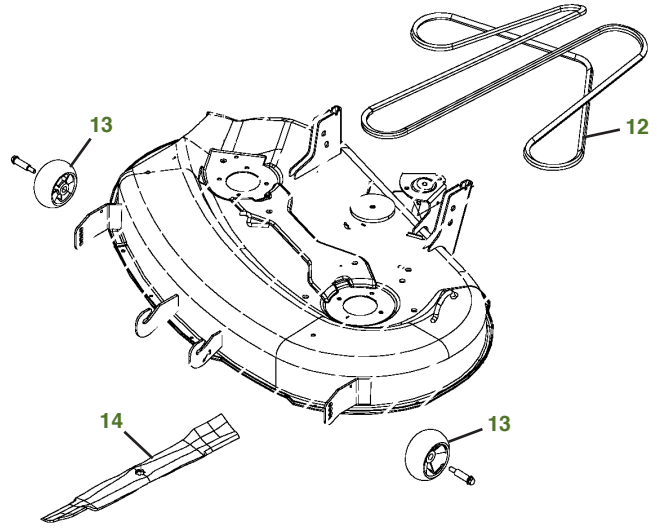

MAINTENANCE REMINDER SHEET

X360 with 38" Edge Deck

Tractor S/N

Deck S/N

Key	Part No.	Description	Key	Part No.	Description
1	AM107423	ENGINE OIL FILTER-ENG FH661V	7	TY25878	BATTERY (S/N -250000)
	AM125424	ENGINE OIL FILTER-ENG FS651V		TY25221	BATTERY (S/N 250001-)
2	AM116304	FUEL FILTER-IN-LINE	8	M144044	BELT-TRACTION DRIVE
3A	M140295	AIR FILTER-FOAM-ENG FH661V	9	M805853	SPARK PLUG
	M150949	AIR FILTER-PAPER-ENG FH661V	10	AD2062R	HEADLIGHT BULB
3B	MIU12554	AIR FILTER-FOAM-ENG FS651V	11	AM137724	FUEL CAP-ENG FH661V
	MIU12555	AIR FILTER-PAPER-ENG FS651V		AM141406	FUEL CAP-ENG FS651V
4	MIU800986	TRANSMISSION FILTER	12	M154601	BELT-MOWER
5	GY20680	KEY	13	M111489	GAGE WHEEL
6	AM133597	IGNITION SWITCH	14	AM141039	KIT-SIDE DISCHARGE 38"
				AM141041	KIT-BAGGING 38"
				AM141040	KIT-MULCHING 38"

Parts Needed in First 250 Hours of Operation

Qty	Part No	Item	Qty or Capacity	Change Interval In Hours
7	TY22029	1 qt Engine Oil Turf-Gard™ 10W30	2.1 qt	8/100/200
3	AM107423 or AM125424	Engine Oil Filter	1	8/100/200
1	TY22000	1 gal Hy-Gard™ Low Vis Oil	3 qt	200
1	MIU800986	Transmission Filter	1	200
2	M140295 or MIU12554	Air Filter-Foam	1	100/200
2	M150949 or MIU12555	Air Filter-Paper	1	100/200
2	AM116304	Fuel Filter-In-Line	1	100/200
4	M805853	Spark Plug	2	100/200
2	TY6341	JD Multi Purpose SD Polyurea Grease		As Needed

"As Needed" Parts

Qty	Part No	Item
1	AM130907	Mower Deck Leveling Gauge
1	TY26518	Grease Gun

Home Maintenance Kit

Unit	Kit Number
X360	LG249 (Eng FH661V) LG265 (Eng FS651V)

CLICK PART NUMBER TO BUY