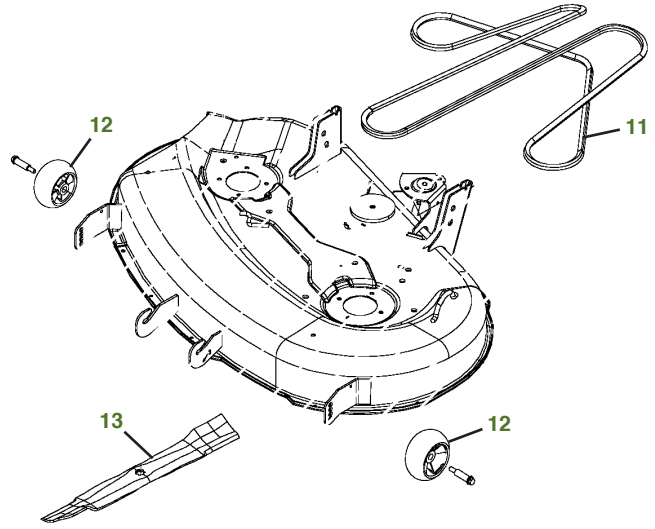

MAINTENANCE REMINDER SHEET

X300R with 42" Edge Deck

Tractor S/N

Deck S/N

Key	Part No.	Description	Key	Part No.	Description
1	AM107423	ENGINE OIL FILTER-ENG FH491V	7	M152398	BELT-TRACTION DRIVE
	AM125424	ENGINE OIL FILTER-ENG FS541V	8	TY6081	SPARK PLUG-ENG FH491V
2	AM116304	FUEL FILTER-IN-LINE		M805853	SPARK PLUG-ENG FS541V
3A	MIU10999	AIR FILTER-FOAM-ENG FH491V	9	AD2062R	HEADLIGHT BULB
	MIU10998	AIR FILTER-PAPER-ENG FH491V	10	AM137724	FUEL CAP-ENG FH491V
3B	MIU12554	AIR FILTER-FOAM-ENG FS541V		AM141406	FUEL CAP-ENG FS541V
	MIU12555	AIR FILTER-PAPER-ENG FS541V	11	M155096	BELT-MOWER
4	GY20680	KEY	12	M111489	GAGE WHEEL
5	AM133597	IGNITION SWITCH	13	AM141032	KIT-SIDE DISCHARGE 42"
6	TY25878	BATTERY (S/N -250000)		AM141034	KIT-BAGGING 42"
	TY25221	BATTERY (S/N 250001-)		AM141033	KIT-MULCHING 42"

Parts Needed in First 250 Hours of Operation

Qty	Part No	Item	Qty or Capacity	Change Interval In Hours
6	TY22029	1 qt Engine Oil Turf-Gard™ 10W30	1.8 qt	8/100/200
3	AM107423 or AM125424	Engine Oil Filter	1	8/100/200
2	MIU10999 or MIU12554	Air Filter-Foam	1	100/200
2	MIU10998 or MIU12555	Air Filter-Paper	1	100/200
2	AM116304	Fuel Filter-In-Line	1	100/200
4	TY6081 or M805853	Spark Plug	2	100/200
2	TY6341	JD Multi Purpose SD Polyurea Grease		As Needed

"As Needed" Parts

Qty	Part No	Item
1	AM130907	Mower Deck Leveling Gauge
1	TY26518	Grease Gun

Home Maintenance Kit

Unit	Kit Number
X300R	LG256 (Eng FH491V) LG265 (Eng FS541V)

CLICK PART NUMBER TO BUY