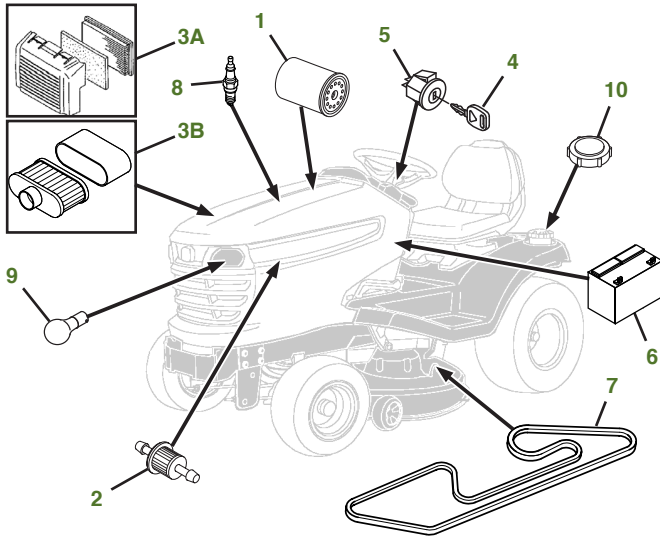

MAINTENANCE REMINDER SHEET

X300R with 42" Edge Deck

Tractor S/N

Deck S/N

Key	Part No.	Description	Key	Part No.	Description
1	AM107423	ENGINE OIL FILTER-ENG FH491V	7	M152398	BELT-TRACTION DRIVE
	AM125424	ENGINE OIL FILTER-ENG FS541V	8	TY6081	SPARK PLUG-ENG FH491V
2	AM116304	FUEL FILTER-IN-LINE		M805853	SPARK PLUG-ENG FS541V
3A	MIU10999	AIR FILTER-FOAM-ENG FH491V	9	AD2062R	HEADLIGHT BULB
	MIU10998	AIR FILTER-PAPER-ENG FH491V	10	AM137724	FUEL CAP-ENG FH491V
3B	MIU12554	AIR FILTER-FOAM-ENG FS541V		AM141406	FUEL CAP-ENG FS541V
	MIU12555	AIR FILTER-PAPER-ENG FS541V	11	M155096	BELT-MOWER
4	GY20680	KEY	12	M111489	GAGE WHEEL
5	AM133597	IGNITION SWITCH	13	AM141032	KIT-SIDE DISCHARGE 42"
6	TY25878	BATTERY (S/N -250000)		AM141034	KIT-BAGGING 42"
	TY25221	BATTERY (S/N 250001-)		AM141033	KIT-MULCHING 42"

Parts Needed in First 250 Hours of Operation

Qty	Part No	Item	Qty or Capacity	Change Interval In Hours
6	TY22029	1 qt Engine Oil Turf-Gard™ 10W30	1.8 qt	8/100/200
3	AM107423 or AM125424	Engine Oil Filter	1	8/100/200
2	MIU10999 or MIU12554	Air Filter-Foam	1	100/200
2	MIU10998 or MIU12555	Air Filter-Paper	1	100/200
2	AM116304	Fuel Filter-In-Line	1	100/200
4	TY6081 or M805853	Spark Plug	2	100/200
2	TY6341	JD Multi Purpose SD Polyurea Grease		As Needed

"As Needed" Parts

Qty	Part No	Item
1	AM130907	Mower Deck Leveling Gauge
1	TY26518	Grease Gun

Home Maintenance Kit

Unit	Kit Number
X300R	LG256 (Eng FH491V) LG265 (Eng FS541V)

CLICK PART NUMBER TO BUY