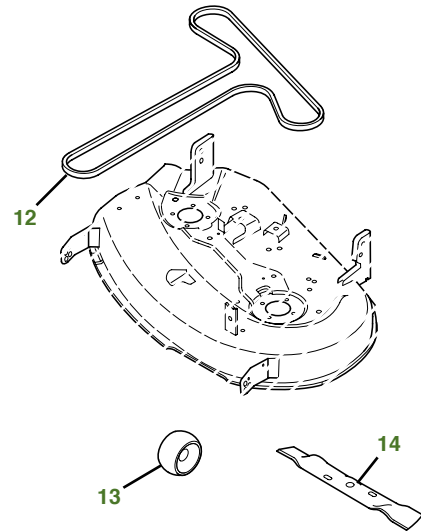

MAINTENANCE REMINDER SHEET

S240 with 42" Deck

Tractor S/N

Deck S/N

Key	Part No.	Description	Key	Part No.	Description
1	AM125424	ENGINE OIL FILTER	11	GX23465	FUEL CAP (S/N -825000)
2	AM116304	FUEL FILTER-IN-LINE		AUC12860	FUEL CAP (S/N 825001-)
3	MIU12555	AIR FILTER	12	GX25232	BELT-MOWER
4	MIU12554	PRECLEANER	13	M111489	GAGE WHEEL
5	GY20680	KEY	14	GX22151	3N1 BLADE 42"
6	GY20074	IGNITION SWITCH		AM141031	KIT-BLADE 42"
7	TY25878	BATTERY		AM141034	KIT-BAG BLADES 42"
8	GX20006	BELT-TRACTION DRIVE		AM141032	KIT-STANDARD BLADES 42"
9	M805853	SPARK PLUG - 49 STATE		AM141033	KIT-MULCH BLADES 42"
10	AD2062R	HEADLIGHT BULB		BM21816	KIT-MULCH
				GY00115	MULCH COVER

Parts Needed in First 250 Hours of Operation

Qty	Part No	Item	Qty or Capacity	Change Interval In Hours
4	TY22029	1 qt Engine Oil Turf-Gard™ 10W30	1.8 qt	100/200
2	AM125424	Engine Oil Filter	1	100/200
2	MIU12555	Air Filter	1	100/200
2	MIU12554	Precleaner	1	100/200
2	AM116304	Fuel Filter	1	100/200
4	M805853	Spark Plug	2	100/200
1	TY24416	JD Multi Purpose HD Lithium Complex Grease		As Needed

"As Needed" Parts

Qty	Part No	Item
1	AM130907	Mower Deck Leveling Gauge
1	TY26518	Grease Gun

Home Maintenance Kit

Unit	Kit Number
S240	LG265

CLICK PART NUMBER TO BUY