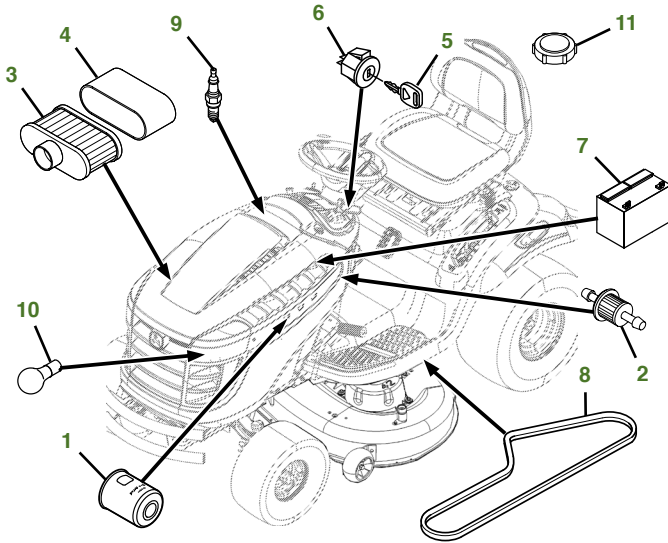

MAINTENANCE REMINDER SHEET

S240 with 42" Deck

Tractor S/N

Deck S/N

Key	Part No.	Description	Key	Part No.	Description
1	AM125424	ENGINE OIL FILTER	11	GX23465	FUEL CAP (S/N -825000)
2	AM116304	FUEL FILTER-IN-LINE		AUC12860	FUEL CAP (S/N 825001-)
3	MIU12555	AIR FILTER	12	GX25232	BELT-MOWER
4	MIU12554	PRECLEANER	13	M111489	GAGE WHEEL
5	GY20680	KEY	14	GX22151	3N1 BLADE 42"
6	GY20074	IGNITION SWITCH		AM141031	KIT-BLADE 42"
7	TY25878	BATTERY		AM141034	KIT-BAG BLADES 42"
8	GX20006	BELT-TRACTION DRIVE		AM141032	KIT-STANDARD BLADES 42"
9	M805853	SPARK PLUG - 49 STATE		AM141033	KIT-MULCH BLADES 42"
10	AD2062R	HEADLIGHT BULB		BM21816	KIT-MULCH
				GY00115	MULCH COVER

Parts Needed in First 250 Hours of Operation

Qty	Part No	Item	Qty or Capacity	Change Interval In Hours
4	TY22029	1 qt Engine Oil Turf-Gard™ 10W30	1.8 qt	100/200
2	AM125424	Engine Oil Filter	1	100/200
2	MIU12555	Air Filter	1	100/200
2	MIU12554	Precleaner	1	100/200
2	AM116304	Fuel Filter	1	100/200
4	M805853	Spark Plug	2	100/200
1	TY24416	JD Multi Purpose HD Lithium Complex Grease		As Needed

"As Needed" Parts

Qty	Part No	Item
1	AM130907	Mower Deck Leveling Gauge
1	TY26518	Grease Gun

Home Maintenance Kit

Unit	Kit Number
S240	LG265

CLICK PART NUMBER TO BUY