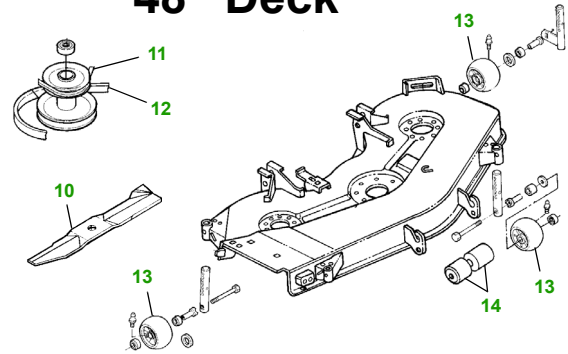

MAINTENANCE REMINDER SHEET

318 with 48" Deck

Lawn & Garden Tractor

Tractor S/N

48" Deck

Deck S/N

Key	Part No.	Description
1	AM101207	ENGINE OIL FILTER
2	AM116304	FUEL FILTER IN-LINE
3	AM39653	TRANSAXLE OIL FILTER
4	HE1401496	FOAM AIR FILTER ELEMENT
	HE1401912	PAPER AIR FILTER ELEMENT
5	AM132420	SPARK PLUG
6	M40718	KEY
	AM38227	IGNITION SWITCH
7	TY6192	BATTERY (DRY)
8	AD2062R	HEADLIGHT BULB

Key	Part No.	Description
9	AR62407	TAIL LIGHT BULB
10	M115495	BLADE - STANDARD
	M135589	BLADE - HIGH LIFT
	M113517	BLADE - MULCHING
11	M119872	BELT - PRIMARY
12	M119685	BELT - SECONDARY
13	M111489	GAGE WHEEL- FRONT
	AM115488	GAGE WHEEL- REAR
14	M113955	ROLLER