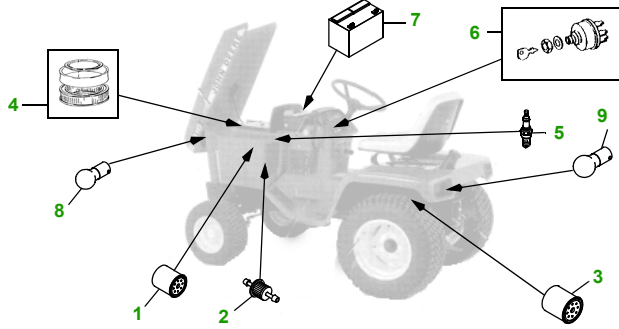

MAINTENANCE REMINDER SHEET

318 with 48" Deck

Lawn & Garden Tractor

Tractor S/N

48" Deck

Deck S/N

Key	Part No.	Description
1	AM101207	ENGINE OIL FILTER
2	AM116304	FUEL FILTER IN-LINE
3	AM39653	TRANSAXLE OIL FILTER
4	HE1401496	FOAM AIR FILTER ELEMENT
	HE1401912	PAPER AIR FILTER ELEMENT
5	AM132420	SPARK PLUG
6	M40718	KEY
	AM38227	IGNITION SWITCH
7	TY6192	BATTERY (DRY)
8	AD2062R	HEADLIGHT BULB

Key	Part No.	Description
9	AR62407	TAIL LIGHT BULB
10	M115495	BLADE - STANDARD
	M135589	BLADE - HIGH LIFT
	M113517	BLADE - MULCHING
11	M119872	BELT - PRIMARY
12	M119685	BELT - SECONDARY
13	M111489	GAGE WHEEL- FRONT
	AM115488	GAGE WHEEL- REAR
14	M113955	ROLLER

Qty	Part No	Item
1	AM39206	Fuel Cap and Gauge
1	AM130907	Mower Deck Leveling Gauge
1	TY26183	Grease Gun

FOR ON-LINE PARTS ASSISTANCE:

www.JDParts.Deere.com

- VIEW [John Deere Parts Catalog](#) to look-up part numbers
- ORDER parts on-line from your [John Deere Dealer](#)
- SEARCH for parts for [YOUR specific model](#)
- SEARCH for parts by [Partial Part Number](#)