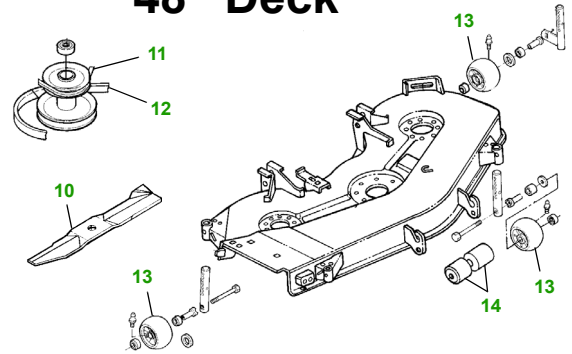

MAINTENANCE REMINDER SHEET

316 with 48" Deck

Lawn & Garden Tractor

Tractor S/N

48" Deck

Deck S/N

Key	Part No.	Description
1	AM101207	ENGINE OIL FILTER
2	AM116304	FUEL FILTER IN-LINE
3	AM39653	TRANSAXLE OIL FILTER
4	HE1401496	FOAM AIR FILTER ELEMENT
	HE1402628	PAPER AIR FILTER ELEMENT
	M47494	PAPER AIR FILTER (S/N —95000)
5	AM132420	SPARK PLUG
6	M40718	KEY
	AM38227	IGNITION SWITCH
7	TY6192	BATTERY (DRY)

Key	Part No.	Description
8	AD2062R	HEADLIGHT BULB
9	AR62407	TAIL LIGHT BULB
10	M115495	BLADE - STANDARD
	M135589	BLADE - HIGH LIFT
	M113517	BLADE - MULCHING
11	M82718	BELT - PRIMARY (S/N —285000)
	M119872	BELT - PRIMARY (S/N 285001—)
12	M119685	BELT - SECONDARY
13	M111489	GAGE WHEEL- FRONT
	AM115488	GAGE WHEEL- REAR
14	M113955	ROLLER