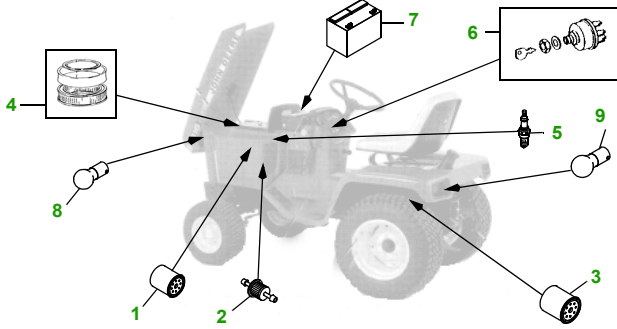

MAINTENANCE REMINDER SHEET

316 with 48" Deck

Lawn & Garden Tractor

Tractor S/N

48" Deck

Deck S/N

Key	Part No.	Description
1	AM101207	ENGINE OIL FILTER
2	AM116304	FUEL FILTER IN-LINE
3	AM39653	TRANSAXLE OIL FILTER
4	HE1401496	FOAM AIR FILTER ELEMENT
	HE1402628	PAPER AIR FILTER ELEMENT
	M47494	PAPER AIR FILTER (S/N —95000)
5	AM132420	SPARK PLUG
6	M40718	KEY
	AM38227	IGNITION SWITCH
7	TY6192	BATTERY (DRY)

Key	Part No.	Description
8	AD2062R	HEADLIGHT BULB
9	AR62407	TAIL LIGHT BULB
10	M115495	BLADE - STANDARD
	M135589	BLADE - HIGH LIFT
	M113517	BLADE - MULCHING
11	M82718	BELT - PRIMARY (S/N —285000)
	M119872	BELT - PRIMARY (S/N 285001—)
12	M119685	BELT - SECONDARY
13	M111489	GAGE WHEEL- FRONT
	AM115488	GAGE WHEEL- REAR
14	M113955	ROLLER

"As Needed" Parts

Qty	Part No	Item
1	AM39206	Fuel Cap and Gauge
1	AM130907	Mower Deck Leveling Gauge
1	TY26183	Grease Gun

FOR ON-LINE PARTS ASSISTANCE:

www.JDParts.Deere.com

- VIEW [John Deere Parts Catalog](#) to look-up part numbers
- ORDER parts on-line from your [John Deere Dealer](#)
- SEARCH for parts for [YOUR specific model](#)
- SEARCH for parts by [Partial Part Number](#)