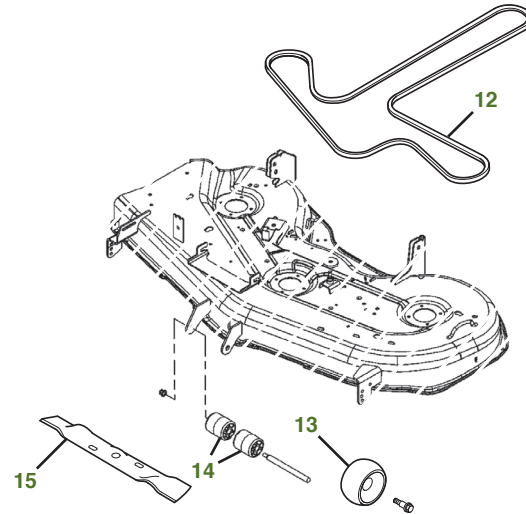

MAINTENANCE REMINDER SHEET

Z425 with 54" Edge Deck

Tractor S/N

Deck S/N

| Key | Part No. | Description | Key | Part No. | Description |
|-----|---------------------------|----------------------------------|-----|--------------------------|----------------------------|
| 1 | AM125424 | ENGINE OIL FILTER | 9 | M146479 | BELT-POWER FLOW |
| 2 | AM116304 | FUEL FILTER-IN-LINE | 10 | M78543 | SPARK PLUG (S/N -100000) |
| 3A | MIU11286 | AIR FILTER-CART (S/N -080000) | | MIU11020 | SPARK PLUG (S/N 100001-) |
| | LG273638S | AIR FILTER-PRE CLN (S/N -080000) | 11 | AM137724 | FUEL CAP (S/N -100000) |
| 3B | MIU11515 | AIR FILTER-CART (S/N 080001-) | | AM141161 | FUEL CAP (S/N 100001-) |
| | MIU11517 | AIR FILTER-PRE CLN (S/N 080001-) | 12 | M158131 | BELT-MOWER |
| 4 | AM131054 | HYDRAULIC FILTER (S/N -100000) | 13 | CX10168 | GAGE WHEEL |
| | MIU13018 | HYDRAULIC FILTER (S/N 100001-) | 14 | M113955 | FRONT ROLLER (S/N 060001-) |
| 5 | AM125504 | KEY | 15 | M143520 | BLADE-SIDE DISCHARGE 54" |
| 6 | TCA22740 | IGNITION SWITCH | | M152726 | BLADE-HIGH LIFT 54" |
| 7 | TY25878 | BATTERY | | M145516 | BLADE-MULCHING 54" |
| 8 | M154157 | BELT-DRIVE (S/N -100000) | | | |
| | M160571 | BELT-DRIVE (S/N 100001-130000) | | | |
| | M169705 | BELT-DRIVE (S/N 130001-) | | | |

"As Needed" Parts

| Qty | Part No | Item |
|-----|--------------------------|---------------------------|
| 1 | AM130907 | Mower Deck Leveling Gauge |
| 1 | TY26518 | Grease Gun |

Home Maintenance Kit

| Unit | Kit Number |
|------|---|
| Z425 | LG263 (S/N -040000) LG264 (S/N 040001-100000) LG268 (S/N 100001-) |