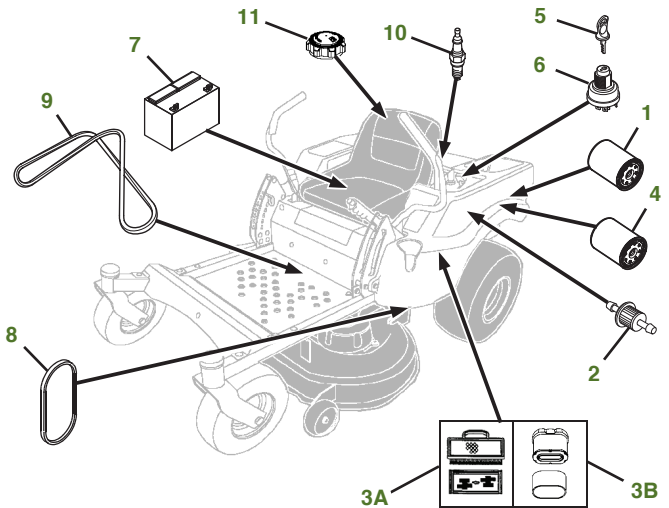

MAINTENANCE REMINDER SHEET

Z425 with 54" Edge Deck

Tractor S/N

Deck S/N

| Key | Part No. | Description | Key | Part No. | Description |
|-----|---------------------------|----------------------------------|-----|--------------------------|----------------------------|
| 1 | AM125424 | ENGINE OIL FILTER | 9 | M146479 | BELT-POWER FLOW |
| 2 | AM116304 | FUEL FILTER-IN-LINE | 10 | M78543 | SPARK PLUG (S/N -100000) |
| 3A | MIU11286 | AIR FILTER-CART (S/N -080000) | | MIU11020 | SPARK PLUG (S/N 100001-) |
| | LG273638S | AIR FILTER-PRE CLN (S/N -080000) | 11 | AM137724 | FUEL CAP (S/N -100000) |
| 3B | MIU11515 | AIR FILTER-CART (S/N 080001-) | | AM141161 | FUEL CAP (S/N 100001-) |
| | MIU11517 | AIR FILTER-PRE CLN (S/N 080001-) | 12 | M158131 | BELT-MOWER |
| 4 | AM131054 | HYDRAULIC FILTER (S/N -100000) | 13 | CX10168 | GAGE WHEEL |
| | MIU13018 | HYDRAULIC FILTER (S/N 100001-) | 14 | M113955 | FRONT ROLLER (S/N 060001-) |
| 5 | AM125504 | KEY | 15 | M143520 | BLADE-SIDE DISCHARGE 54" |
| 6 | TCA22740 | IGNITION SWITCH | | M152726 | BLADE-HIGH LIFT 54" |
| 7 | TY25878 | BATTERY | | M145516 | BLADE-MULCHING 54" |
| 8 | M154157 | BELT-DRIVE (S/N -100000) | | | |
| | M160571 | BELT-DRIVE (S/N 100001-130000) | | | |
| | M169705 | BELT-DRIVE (S/N 130001-) | | | |

Parts Needed in First 250 Hours of Operation

| Qty | Part No | Item | Qty or Capacity | Change Interval In Hours |
|-----|--|--|-----------------|--------------------------|
| 2 | TY22076 | 2.5 gal Engine Oil Turf-Gard™ 10W30 | 1.8 qt | 8/50/100/150/200/250 |
| 6 | AM125424 | Engine Oil Filter | 1 | 8/50/100/150/200/250 |
| 2 | MIU11286 or MIU11515 | Air Filter-Cartridge | 1 | 100/200 |
| 2 | LG273638S or MIU11517 | Air Filter-Pre Cleaner | 1 | 100/200 |
| 2 | AM116304 | Fuel Filter | 1 | 100/200 |
| 4 | M78543 or MIU11020 | Spark Plug | 2 | 100/200 |
| 2 | TY6341 | JD Multi Purpose SD Polyurea Grease | | As Needed |