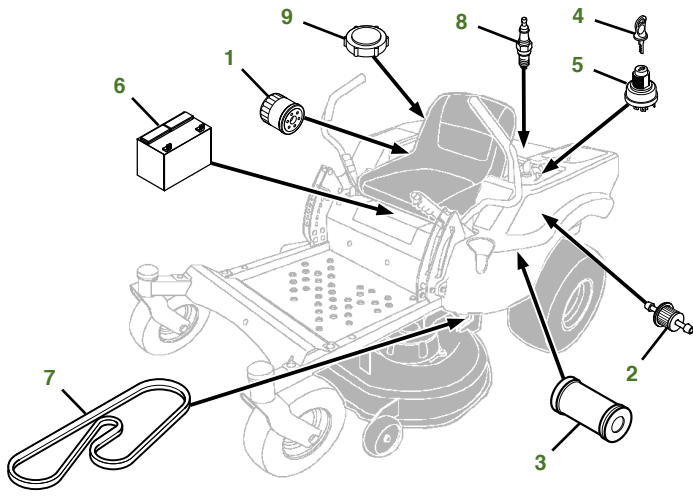

MAINTENANCE REMINDER SHEET

Z355E with 48" Edge Deck / Accel Deep™

Tractor S/N

Deck S/N

Key	Part No.	Description	Key	Part No.	Description
1	AM125424	ENGINE OIL FILTER	11	GX10168	GAGE WHEEL
2	AM116304	FUEL FILTER-IN-LINE	12	AM141035	KIT-3N1 BLADE 48" EDGE DECK (S/N -060000)
3	MIU14395	AIR FILTER		AM141036	KIT-BAGGING 48"EDGE DECK (S/N -060000)
4	AM125504	KEY		M145476	BLADE-SIDE DISCHARGE 48" Accel Deep™ Deck (S/N 060001-)
5	TCA22740	IGNITION SWITCH		M127673	BLADE-MULCHING 48"Accel Deep™ Deck (S/N 050001-)
6	TY25878	BATTERY	13	BM20007	MULCH KIT - 48" EDGE DECK (S/N -060000)
7	GX26401	BELT-TRACTION DRIVE		BM24993	MULCHCONTROL™ KIT - 48"Accel Deep™ Deck (S/N 060001-)
8	MIU11020	SPARK PLUG			
9	GX23465	FUEL CAP			
10	GX21833	BELT MOWER - EDGE DECK (S/N -060000)			
	GX26422	BELT-MOWER - Accel Deep™(S/N 050001-)			

Parts Needed in First 250 Hours of Operation

Qty	Part No	Item	Qty or Capacity	Change Interval In Hours
10	TY22029	1 qt. Engine Oil Turf-Gard™ 10W30	2.0 qt	50/100/150/200/250
5	AM125424	Engine Oil Filter	1	50/100/150/200/250
2	MIU14395	Air Filter	1	100/200
2	AM116304	Fuel Filter-In-Line	1	100/200
4	MIU11020	Spark Plug	2	100/200
2	TY24416	John Deere Multi-Purpose HD Lithium Complex Grease		As Needed

"As Needed" Parts

Qty	Part No	Item
1	AM130907	Mower Deck Leveling Gauge
1	TY26517	Grease Gun

Home Maintenance Kit

Unit	Kit Number
Z355E	LG276

CLICK PART NUMBER TO BUY