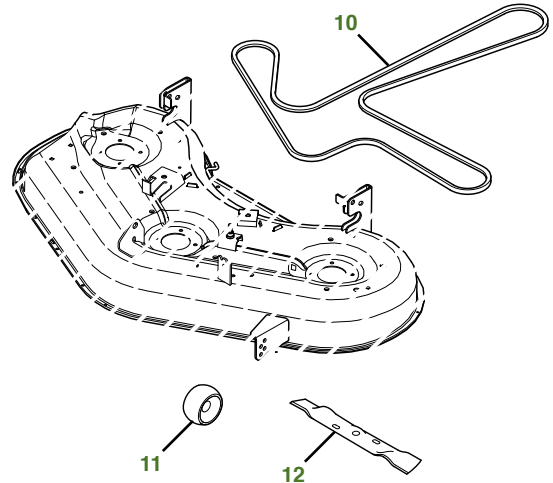

MAINTENANCE REMINDER SHEET

Z355E with 48" Edge Deck / Accel Deep™

Tractor S/N

Deck S/N

Key	Part No.	Description	Key	Part No.	Description
1	AM125424	ENGINE OIL FILTER	11	GX10168	GAGE WHEEL
2	AM116304	FUEL FILTER-IN-LINE	12	AM141035	KIT-3N1 BLADE 48" EDGE DECK (S/N -060000)
3	MIU14395	AIR FILTER		AM141036	KIT-BAGGING 48"EDGE DECK (S/N -060000)
4	AM125504	KEY		M145476	BLADE-SIDE DISCHARGE 48" Accel Deep™ Deck (S/N 060001-)
5	TCA22740	IGNITION SWITCH		M127673	BLADE-MULCHING 48"Accel Deep™ Deck (S/N 050001-)
6	TY25878	BATTERY	13	BM20007	MULCH KIT - 48" EDGE DECK (S/N -060000)
7	GX26401	BELT-TRACTION DRIVE		BM24993	MULCHCONTROL™ KIT - 48"Accel Deep™ Deck (S/N 060001-)
8	MIU11020	SPARK PLUG			
9	GX23465	FUEL CAP			
10	GX21833	BELT MOWER - EDGE DECK (S/N -060000)			
	GX26422	BELT-MOWER - Accel Deep™(S/N 050001-)			

Parts Needed in First 250 Hours of Operation

Qty	Part No	Item	Qty or Capacity	Change Interval In Hours
10	TY22029	1 qt. Engine Oil Turf-Gard™ 10W30	2.0 qt	50/100/150/200/250
5	AM125424	Engine Oil Filter	1	50/100/150/200/250
2	MIU14395	Air Filter	1	100/200
2	AM116304	Fuel Filter-In-Line	1	100/200
4	MIU11020	Spark Plug	2	100/200
2	TY24416	John Deere Multi-Purpose HD Lithium Complex Grease		As Needed

"As Needed" Parts

Qty	Part No	Item
1	AM130907	Mower Deck Leveling Gauge
1	TY26517	Grease Gun

Home Maintenance Kit

Unit	Kit Number
Z355E	LG276

CLICK PART NUMBER TO BUY