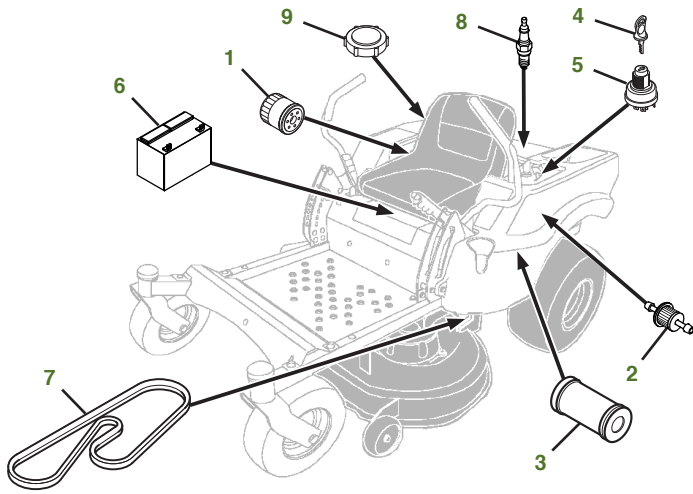

MAINTENANCE REMINDER SHEET

Z235 with 42" Deck

Tractor S/N

Deck S/N

Key	Part No.	Description	Key	Part No.	Description
1	AM125424	ENGINE OIL FILTER	9	GX23465	FUEL CAP
2	AM116304	FUEL FILTER-IN-LINE	10	M154294	BELT-MOWER
3	MIU14395	AIR FILTER	11	GX10168	GAGE WHEEL
4	AM125504	KEY	12	AM141031	KIT-3N1 BLADE 42"
5	TCA22740	IGNITION SWITCH		AM141033	KIT-MULCHING 42"
6	TY25221	BATTERY		AM141034	KIT-BAGGING 42"
7	M165413	BELT-TRACTION DRIVE		AM141032	KIT-SIDE DISCHARGE 42"
8	MIU11020	SPARK PLUG			

Parts Needed in First 250 Hours of Operation

Qty	Part No	Item	Qty or Capacity	Change Interval In Hours
12	TY22029	1 qt. Engine Oil Turf-Gard™ 10W30	1.9 qt	8/50/100/150/200/250
6	AM125424	Engine Oil Filter	1	8/50/100/150/200/250
2	MIU14395	Air Filter	1	100/200
2	AM116304	Fuel Filter-In-Line	1	100/200
4	MIU11020	Spark Plug	2	100/200
2	TY6341	JD Multi Purpose SD Polyurea Grease		As Needed

"As Needed" Parts

Qty	Part No	Item
1	AM130907	Mower Deck Leveling Gauge
1	TY26517	Grease Gun

Home Maintenance Kit

Unit	Kit Number
Z235	LG276 (S/N 130001-)

CLICK PART NUMBER TO BUY