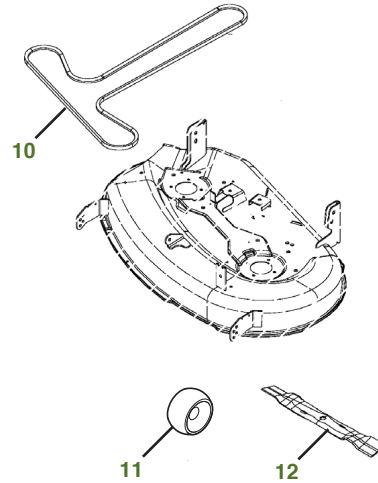

MAINTENANCE REMINDER SHEET

Z235 with 42" Deck

Tractor S/N

Deck S/N

Key	Part No.	Description	Key	Part No.	Description
1	AM125424	ENGINE OIL FILTER	9	GX23465	FUEL CAP
2	AM116304	FUEL FILTER-IN-LINE	10	M154294	BELT-MOWER
3	MIU14395	AIR FILTER	11	GX10168	GAGE WHEEL
4	AM125504	KEY	12	AM141031	KIT-3N1 BLADE 42"
5	TCA22740	IGNITION SWITCH		AM141033	KIT-MULCHING 42"
6	TY25221	BATTERY		AM141034	KIT-BAGGING 42"
7	M165413	BELT-TRACTION DRIVE		AM141032	KIT-SIDE DISCHARGE 42"
8	MIU11020	SPARK PLUG			

Parts Needed in First 250 Hours of Operation

Qty	Part No	Item	Qty or Capacity	Change Interval In Hours
12	TY22029	1 qt. Engine Oil Turf-Gard™ 10W30	1.9 qt	8/50/100/150/200/250
6	AM125424	Engine Oil Filter	1	8/50/100/150/200/250
2	MIU14395	Air Filter	1	100/200
2	AM116304	Fuel Filter-In-Line	1	100/200
4	MIU11020	Spark Plug	2	100/200
2	TY6341	JD Multi Purpose SD Polyurea Grease		As Needed

"As Needed" Parts

Qty	Part No	Item
1	AM130907	Mower Deck Leveling Gauge
1	TY26517	Grease Gun

Home Maintenance Kit

Unit	Kit Number
Z235	LG276 (S/N 130001-)

CLICK PART NUMBER TO BUY