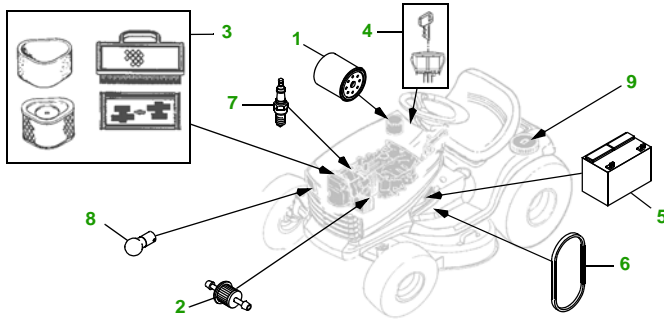

MAINTENANCE REMINDER SHEET

L110 with 42" 3 in 1 Deck

Lawn Tractor

Tractor S/N

42" 3 in 1 Deck

Deck S/N

Key	Part No.	Description
1	AM125424	OIL FILTER
	GY20577	OIL FILTER (PACKAGE)
2	AM107314	FUEL FILTER - IN-LINE
3	GY20661	AIR FILTER (PACKAGE)
4	GY20680	KEY - PADDED - (PACKAGE)
	GY20074	IGNITION SWITCH
5	TY25878	BATTERY
6	GX20006	BELT - TRACTION DRIVE (L100)
7	M78543	SPARK PLUG
8	AD2062R	HEADLIGHT BULB

Key	Part No.	Description
9	GX22166	FUEL CAP
10	GX20072	BELT (PACKAGE)
11	GX20249	BLADE - STANDARD
	GY20567	BLADE (PACKAGE) (PACKAGED QTY - 2 BLADES)
	GX20433	BLADE - MULCH
12	GX10168	GAGE WHEEL
13	GY21086	DECK MAINTENANCE KIT

"As Needed" Parts

Qty	Part No	Item
1	AM130907	Mower Deck Leveling Gauge
1	TY26183	Grease Gun

FOR ON-LINE PARTS ASSISTANCE:

www.JDParts.Deere.com

- VIEW [John Deere Parts Catalog](#) to look-up part numbers
- ORDER parts on-line from your [John Deere Dealer](#)
- SEARCH for parts for [YOUR specific model](#)
- SEARCH for parts by [Partial Part Number](#)