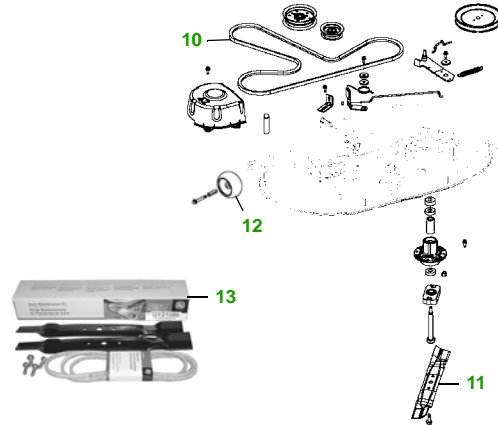

MAINTENANCE REMINDER SHEET

L110 with 42" 3 in 1 Deck

Lawn Tractor

Tractor S/N

42" 3 in 1 Deck

Deck S/N

Key	Part No.	Description
1	AM125424	OIL FILTER
	GY20577	OIL FILTER (PACKAGE)
2	AM107314	FUEL FILTER - IN-LINE
3	GY20661	AIR FILTER (PACKAGE)
4	GY20680	KEY - PADDED - (PACKAGE)
	GY20074	IGNITION SWITCH
5	TY25878	BATTERY
6	GX20006	BELT - TRACTION DRIVE (L100)
7	M78543	SPARK PLUG
8	AD2062R	HEADLIGHT BULB

Key	Part No.	Description
9	GX22166	FUEL CAP
10	GX20072	BELT (PACKAGE)
11	GX20249	BLADE - STANDARD
	GY20567	BLADE (PACKAGE) (PACKAGED QTY - 2 BLADES)
	GX20433	BLADE - MULCH
12	GX10168	GAGE WHEEL
13	GY21086	DECK MAINTENANCE KIT

"As Needed" Parts

Qty	Part No	Item
1	AM130907	Mower Deck Leveling Gauge
1	TY26183	Grease Gun

FOR ON-LINE PARTS ASSISTANCE:

www.JDParts.Deere.com

- VIEW [John Deere Parts Catalog](#) to look-up part numbers
- ORDER parts on-line from your [John Deere Dealer](#)
- SEARCH for parts for [YOUR specific model](#)
- SEARCH for parts by [Partial Part Number](#)