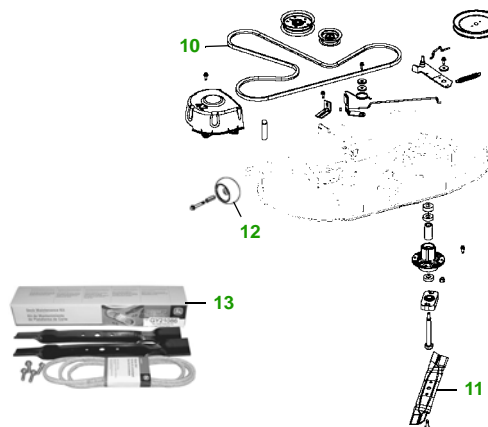

MAINTENANCE REMINDER SHEET

L100 with 42" 3 in 1 Deck

Lawn Tractor

Tractor S/N

42" 3 in 1 Deck

Deck S/N

Key	Part No.	Description
1	AM125424	OIL FILTER
	GY20577	OIL FILTER (PACKAGE)
2	AM107314	FUEL FILTER - IN-LINE
3	M149171	FOAM AIR FILTER
	GY20573	PAPER AIR FILTER (PACKAGE)
4	GY20680	KEY - PADDED - (PACKAGE)
	GY20074	IGNITION SWITCH
5	TY25878	BATTERY
6	GX22036	BELT - TRACTION DRIVE
7	M78543	SPARK PLUG

Key	Part No.	Description
8	AD2062R	HEADLIGHT BULB
9	GX22166	FUEL CAP
10	GX20072	BELT (PACKAGE)
11	GX20249	BLADE - STANDARD
	GY20567	BLADE (PACKAGE) (PACKAGED QTY - 2 BLADES)
	GX20433	BLADE - MULCH
12	GX10168	GAGE WHEEL
13	GY21086	DECK MAINTENANCE KIT

"As Needed" Parts

Qty	Part No	Item
1	AM130907	Mower Deck Leveling Gauge
1	TY26183	Grease Gun

FOR ON-LINE PARTS ASSISTANCE:

www.JDParts.Deere.com

- VIEW [John Deere Parts Catalog](#) to look-up part numbers
- ORDER parts on-line from your [John Deere Dealer](#)
- SEARCH for parts for [YOUR specific model](#)
- SEARCH for parts by [Partial Part Number](#)