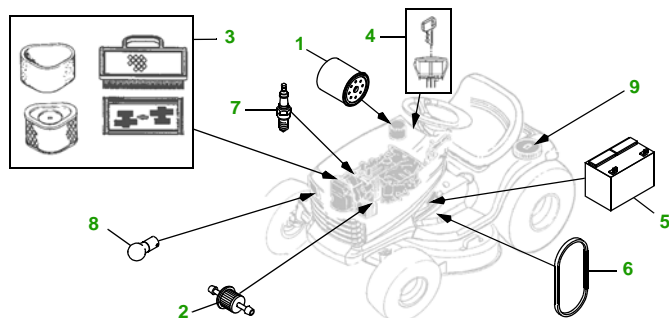

MAINTENANCE REMINDER SHEET

L100 with 42" 3 in 1 Deck

Lawn Tractor

Tractor S/N

42" 3 in 1 Deck

Deck S/N

Key	Part No.	Description
1	AM125424	OIL FILTER
	GY20577	OIL FILTER (PACKAGE)
2	AM107314	FUEL FILTER - IN-LINE
3	M149171	FOAM AIR FILTER
	GY20573	PAPER AIR FILTER (PACKAGE)
4	GY20680	KEY - PADDED - (PACKAGE)
	GY20074	IGNITION SWITCH
5	TY25878	BATTERY
6	GX22036	BELT - TRACTION DRIVE
7	M78543	SPARK PLUG

Key	Part No.	Description
8	AD2062R	HEADLIGHT BULB
9	GX22166	FUEL CAP
10	GX20072	BELT (PACKAGE)
11	GX20249	BLADE - STANDARD
	GY20567	BLADE (PACKAGE) (PACKAGED QTY - 2 BLADES)
	GX20433	BLADE - MULCH
12	GX10168	GAGE WHEEL
13	GY21086	DECK MAINTENANCE KIT

"As Needed" Parts

Qty	Part No	Item
1	AM130907	Mower Deck Leveling Gauge
1	TY26183	Grease Gun

FOR ON-LINE PARTS ASSISTANCE:

www.JDParts.Deere.com

- VIEW [John Deere Parts Catalog](#) to look-up part numbers
- ORDER parts on-line from your [John Deere Dealer](#)
- SEARCH for parts for [YOUR specific model](#)
- SEARCH for parts by [Partial Part Number](#)