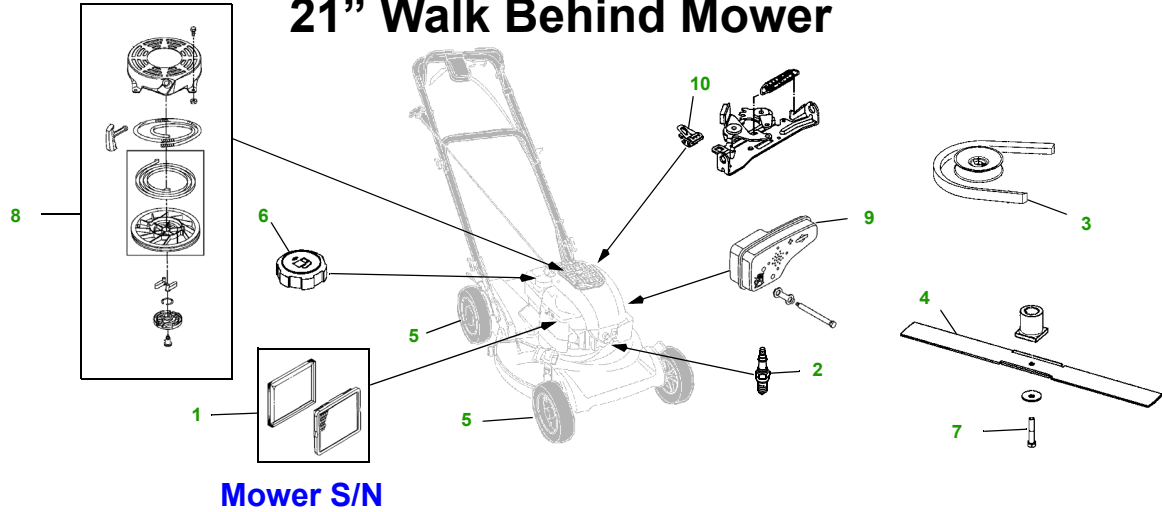

MAINTENANCE REMINDER SHEET

JS25

21" Walk Behind Mower

Key	Part No.	Description	Key	Part No.	Description
1	LG493537S	AIR FILTER - FOAM			
	LG491588JD	AIR FILTER - PAPER			
2	TY6129	SPARK PLUG - ENG MARKED 126T02-0133-E1, 0144-B1, 126L02-0115-F1			
	MIU12354	SPARK PLUG - ENG MARKED 126T02-0263-B1, 0268-B1, 126L02-0123-F1			
3	GX22819	BELT - DRIVE			
4	GX22250	BLADE - (PKG) (PACKAGED QTY - 1 BLADE)			
	GX22454	BLADE - MULCHING			
5	GY21070	WHEEL - FRONT			
	GY21081	WHEEL - REAR			
6	MIU12350	FUEL CAP			
7	GX22376	BOLT			
8	MIA10979	RECOIL STARTER			
	TY15930	ROPE			
	LG281434S	GRIP			
9	MIA10753	MUFFLER			
10	LG692310	SWITCH - STOP			

Service Recommendations

Qty	Part No	Item	Qty or Capacity	Change Interval in Hours
7	TY22070	1 Qt. Engine Oil Torq Gard® SAE 30	20 oz	5 (Break-in) / Every 25
2	TY6129	Spark Plug		100/200
2	LG491588JD	Air Filter - Paper		100/200
2	TY6341	JD Multi Purpose SD Polyurea Grease		As Needed

"As Needed" Parts

Qty	Part No	Item
1	AM130907	Mower Deck Leveling Gauge
1	TY26183	Grease Gun

FOR ON-LINE PARTS ASSISTANCE:

www.JDParts.Deere.com

- VIEW [John Deere Parts Catalog](#) to look-up part numbers
- ORDER parts on-line from your [John Deere Dealer](#)
- SEARCH for parts for [YOUR specific model](#)
- SEARCH for parts by [Partial Part Number](#)