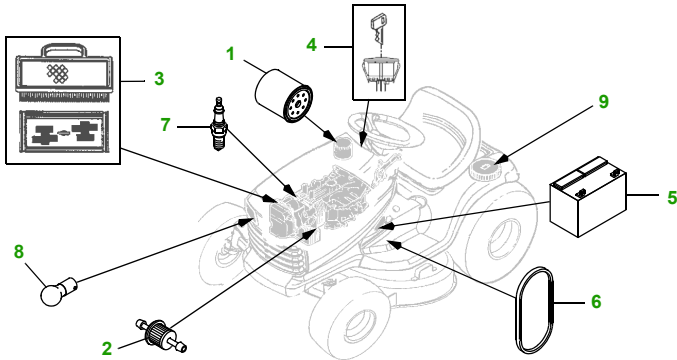

MAINTENANCE REMINDER SHEET

145 with 48" Edge Deck

Lawn Tractor

Tractor S/N

48" Edge Deck

Deck S/N

Key	Part No.	Description
1	AM125424	OIL FILTER
	GY20577	OIL FILTER (PACKAGE)
2	AM116304	FUEL FILTER - IN-LINE
	GY20709	FUEL FILTER (PACKAGE)
3	GY20575	AIR CLEANER KIT (PACKAGE)
4	GY20680	KEY (PACKAGE)
	GY20074	IGNITION SWITCH
5	TY25878	BATTERY

Key	Part No.	Description
6	GX20006	BELT - TRACTION DRIVE
7	M78543	SPARK PLUG
8	AD2062R	HEADLIGHT BULB
9	GX22166	FUEL CAP
10	GX21833	BELT (PACKAGE)
11	GX10168	GAGE WHEEL
12	GX21784	BLADE (3 REQUIRED)
	GY20852	BLADE - (PKG) (PACKAGED QTY - 3 BLADES)

Qty	Part No	Item
1	AM130907	Mower Deck Leveling Gauge
1	TY26183	Grease Gun

FOR ON-LINE PARTS ASSISTANCE:

www.JDParts.Deere.com

- VIEW [John Deere Parts Catalog](#) to look-up part numbers
- ORDER parts on-line from your [John Deere Dealer](#)
- SEARCH for parts for [YOUR specific model](#)
- SEARCH for parts by [Partial Part Number](#)