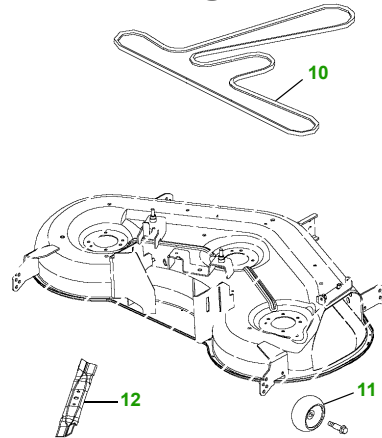

MAINTENANCE REMINDER SHEET

145 with 48" Edge Deck

Lawn Tractor

Tractor S/N

48" Edge Deck

Deck S/N

Key	Part No.	Description
1	AM125424	OIL FILTER
	GY20577	OIL FILTER (PACKAGE)
2	AM116304	FUEL FILTER - IN-LINE
	GY20709	FUEL FILTER (PACKAGE)
3	GY20575	AIR CLEANER KIT (PACKAGE)
4	GY20680	KEY (PACKAGE)
	GY20074	IGNITION SWITCH
5	TY25878	BATTERY

Key	Part No.	Description
6	GX20006	BELT - TRACTION DRIVE
7	M78543	SPARK PLUG
8	AD2062R	HEADLIGHT BULB
9	GX22166	FUEL CAP
10	GX21833	BELT (PACKAGE)
11	GX10168	GAGE WHEEL
12	GX21784	BLADE (3 REQUIRED)
	GY20852	BLADE - (PKG) (PACKAGED QTY - 3 BLADES)

Qty	Part No	Item
1	AM130907	Mower Deck Leveling Gauge
1	TY26183	Grease Gun

FOR ON-LINE PARTS ASSISTANCE:

www.JDParts.Deere.com

- VIEW [John Deere Parts Catalog](#) to look-up part numbers
- ORDER parts on-line from your [John Deere Dealer](#)
- SEARCH for parts for [YOUR specific model](#)
- SEARCH for parts by [Partial Part Number](#)