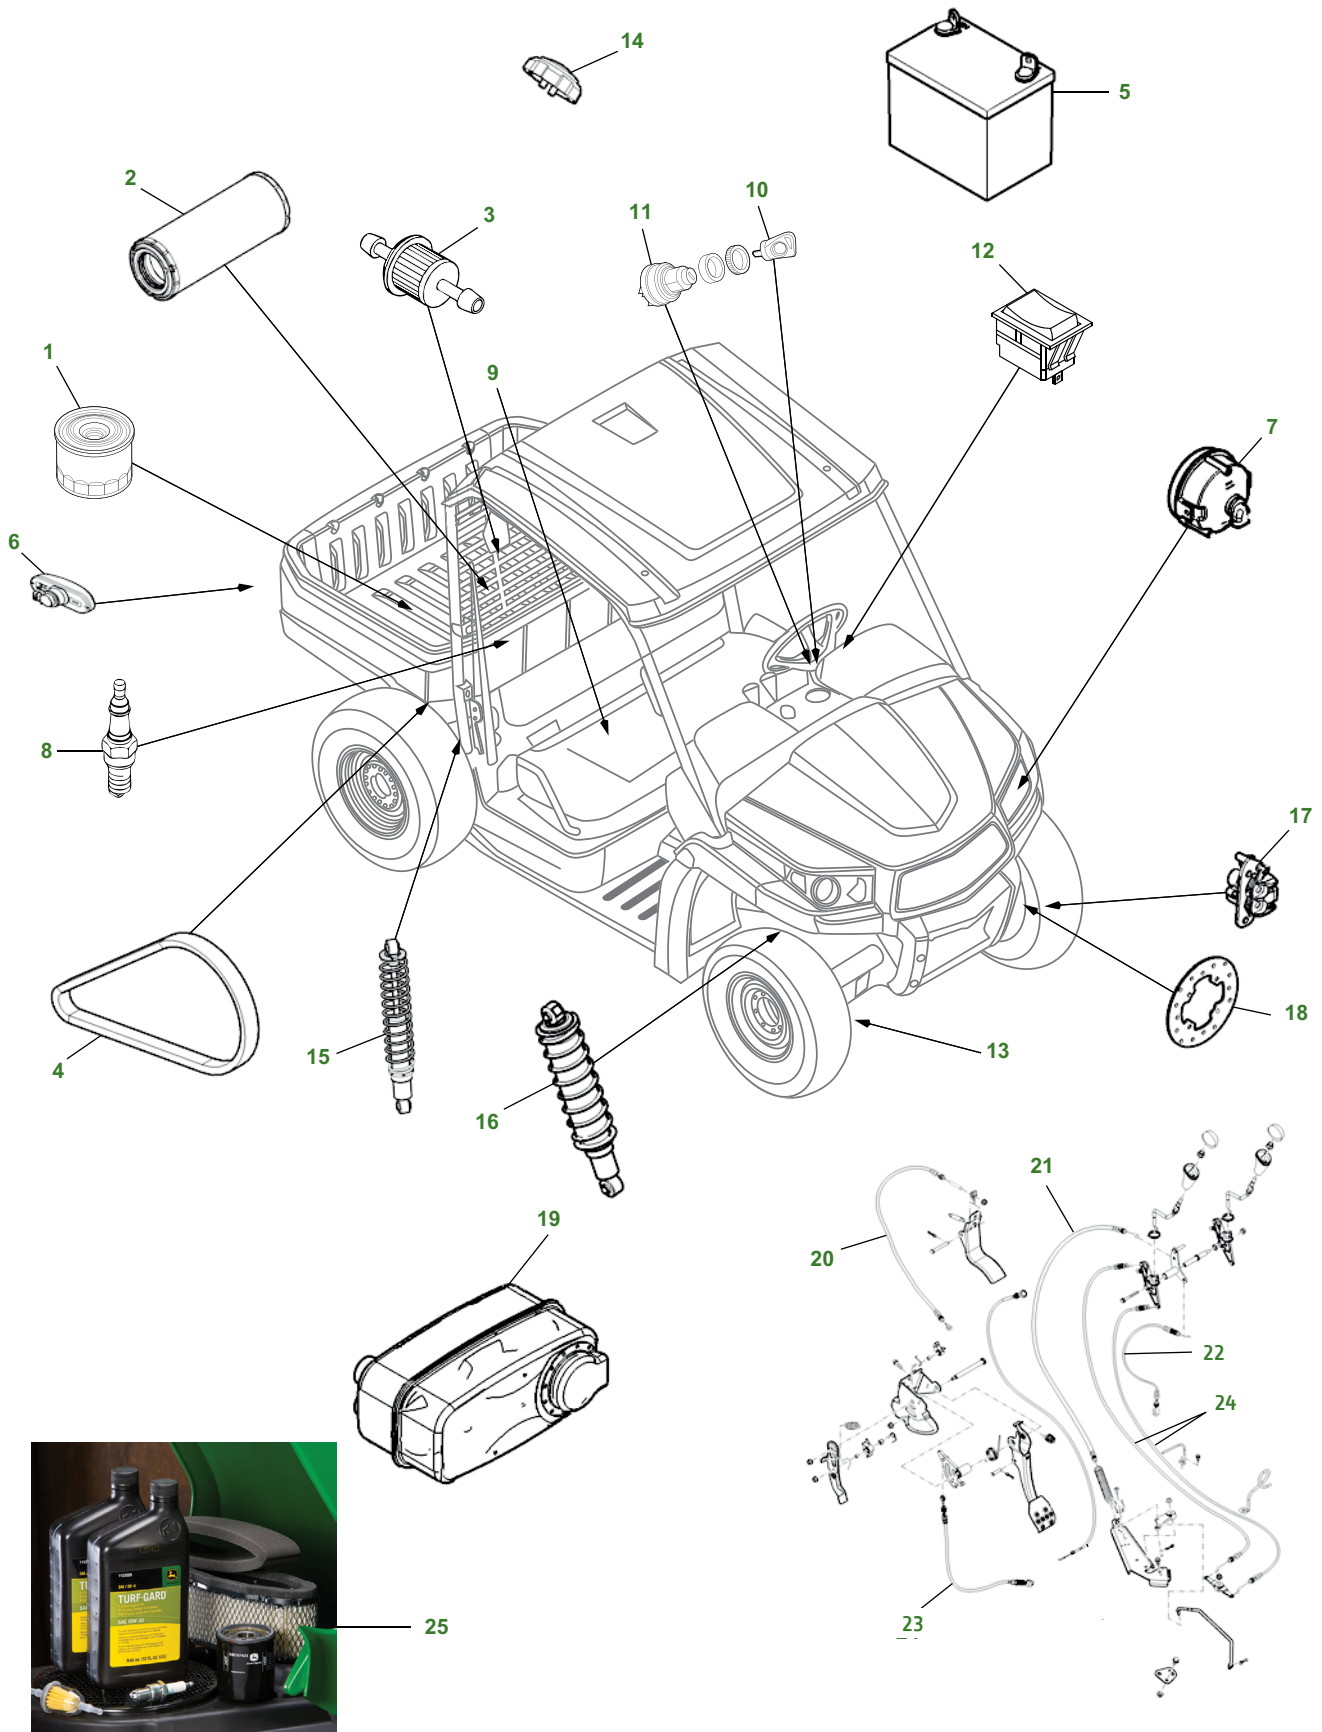

XUV590i / XUV590i S4 (Green & Yellow, Olive & Black)

XUV590i / XUV590i S4 (Green & Yellow, Olive & Black)

Key	Part No.	Description	Key	Part No.	Description
1	AM107423	OIL FILTER	17	AM148331	DISK BRAKE CALIPER ASSY - R FRONT
2	M170281	AIR FILTER ELEMENT		AM148330	DISK BRAKE CALIPER ASSY - L FRONT
3	AM117584	FUEL FILTER - IN LINE		AM148332	DISK BRAKE CALIPER ASSY - R REAR
4	M167602	BELT - CVT INLET		AM148333	DISK BRAKE CALIPER ASSY - L REAR
5	TY25221	BATTERY		AM147009	BRAKE KIT - FRONT PAD - (S/N -020000)
6	AM140754	STOP LIGHT		AM148144	BRAKE KIT - FRONT PAD - (S/N 020001-)
7	AM141893	HEADLIGHT		AM147010	BRAKE KIT - REAR PAD - (S/N -020000)
8	MIU12783	SPARK PLUG		AM148145	BRAKE KIT - REAR PAD - (S/N 020001-)
9	AM147576	SEAT BACK - YELLOW	18	M166762	ROTOR
	AM147575	SEAT BENCH - YELLOW	19	AM142943	MUFFLER
	AM147577	SEAT BACK - BLACK	20	AUC12584	CABLE-THROTTLE - XUV 590i
	AM147574	SEAT BENCH - BLACK		AUC12585	CABLE-THROTTLE - XUV 590i S4
10	TCA24616	KEY	21	AM148042	CABLE - MFWD
11	TCA22740	IGNITION SWITCH	22	AM148202	CABLE - PARK/DIFFERENTIAL LOCK
12	AM117324	ROCKER SWITCH - HEADLIGHT	23	AM145186	CABLE - PARK BRAKE
	AM116712	ROCKER SWITCH - POWER LIFT DUMP	24	AM147989	CABLE - GEARSHIFT - XUV 590i
13	M162537	TIRE - FRONT — 25 X 8-12 in		AM147990	CABLE - GEARSHIFT - XUV 590i S4
	M162538	TIRE - REAR - TH — 25 X 10-12 in	25	LG279	HOME MAINTENANCE KIT
14	AM142833	FILLER CAP			
15	AM144886	SHOCK - REAR XUV 590i			
	AM145294	SHOCK - REAR XUV 590i S4			
16	AM144884	SHOCK - FRONT XUV 590i			
	AM145293	SHOCK - FRONT XUV 590i S4			

Parts Needed in First 250 Hours of Operation

Qty	Part No.	Item	Capacity	Interval In Hours
3	AM107423	Engine Oil Filter		8/100/200
6	TY6364	1 qt JD Plus 4 10W30 Engine Oil	2.0 qt	8/100/200
1	M170281	Air Filter		200
1	AM117584	Fuel Filter		200
2	MIU12783	Spark Plugs	2	200
3	TY24416	John Deere Multi-Purpose HD Lithium Complex Grease		As Needed

Capacities

Crankcase (with filter change) ..... 1.9 L (2 qt)
4WD Front Differential..... 0.4 L (13.5 oz)
Transaxle ..... 2.6 L (2.75 qt)
TY26183 ..... Grease Gun