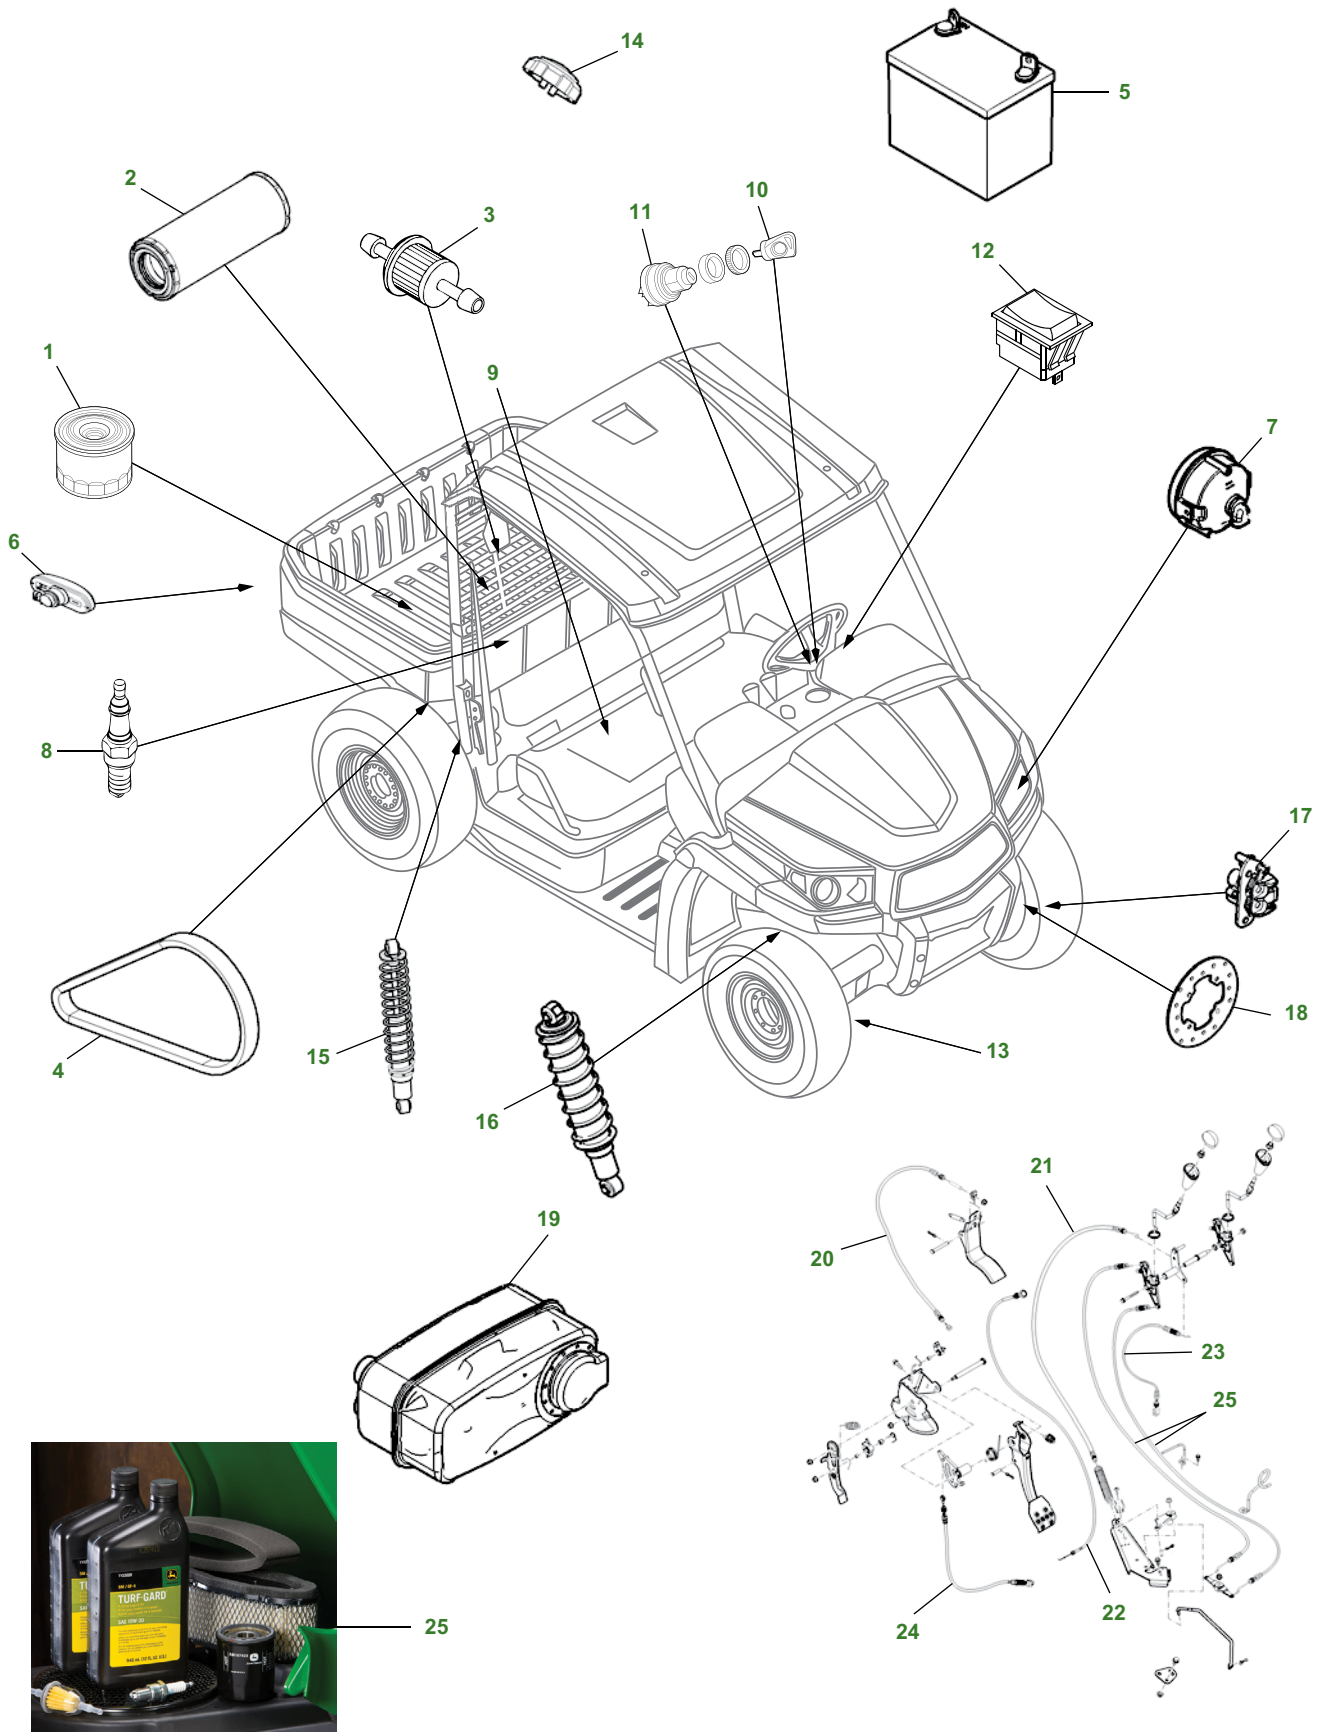

Gator 560 XUV / 560 S4 XUV (Green & Yellow)

Gator 560 XUV / 560 S4 XUV (Green & Yellow)

Key	Part No.	Description	Key	Part No.	Description
1	AM125424	OIL FILTER	17	AM148331	DISK BRAKE CALIPER ASSY - R FRONT
2	M170281	AIR FILTER ELEMENT		AM148330	DISK BRAKE CALIPER ASSY - L FRONT
3	AM116304	FUEL FILTER - IN LINE		AM148332	DISK BRAKE CALIPER ASSY - R REAR
4	M176720	BELT - CVT INLET		AM148333	DISK BRAKE CALIPER ASSY - L REAR
5	TY25221	BATTERY		AM147009	BRAKE KIT - FRONT PAD (S/N -020008)
6	AM140754	STOP LIGHT		AM148144	BRAKE KIT - FRONT PAD (S/N 020009-)
7	AM141893	HEADLIGHT		AM147010	BRAKE KIT - REAR PAD (S/N -020008)
8	MIU13325	SPARK PLUG		AM148145	BRAKE KIT - REAR PAD (S/N 020009-)
9	AM147576	SEAT BACK - YELLOW	18	M166762	ROTOR
	AM147575	SEAT BENCH - YELLOW	19	AM141174	SPARK ARRESTING MUFFLER
	AM147577	SEAT BACK - BLACK	20	AM147312	CABLE-THROTTLE - XUV 560
	AM147574	SEAT BENCH - BLACK		AM147313	CABLE-THROTTLE - XUV 560 S4
10	TCA24616	KEY	21	AM148042	CABLE - MFWD
11	TCA22740	IGNITION SWITCH	22	AM145120	CABLE - CHOKE CONTROL XUV 560
12	AM147340	ROCKER SWITCH - HEADLIGHT		AM145121	CABLE - CHOKE CONTROL XUV 560 S4
	AM116712	ROCKER SWITCH - POWER LIFT DUMP	23	AM148202	CABLE - PARK/DIFFERENTIAL LOCK XUV 560
13	M162537	TIRE - FRONT — 25 X 8-12 in		AM148040	CABLE - PARK/DIFFERENTIAL LOCK XUV 560 S4
	M162538	TIRE - REAR - TH — 25 X 10-12 in	24	AM145186	CABLE - PARK BRAKE
14	AM142833	FILLER CAP	25	AM148260	CABLE - GEARSHIFT - XUV 560
15	AM147658	SHOCK - REAR XUV 560		AM148261	CABLE - GEARSHIFT- XUV 560 S4
	AM147660	SHOCK - REAR XUV 560 S4	26	LG273	HOME MAINTENANCE KIT
16	AM147657	SHOCK - FRONT XUV 560			
	AM147659	SHOCK - FRONT XUV 560 S4			

Parts Needed in First 250 Hours of Operation

Qty	Part No.	Item	Capacity	Interval In Hours
3	AM125424	Engine Oil Filter		8/100/200
5	TY6364	1 qt JD Plus 4 10W30 Engine Oil	1.5 qt	8/100/200
1	M170281	Air Filter		200
1	AM116304	Fuel Filter		200
2	MIU13325	Spark Plugs	2	200
3	TY24416	John Deere Multi-Purpose HD Lithium Complex Grease		As Needed

Capacities

Engine Oil Capacity (with filter change) . . . . . 1.5 qt
4WD Front Differential . . . . . 0.4 L (13.5 oz)
Transaxle . . . . . 2.6 L (2.75 qt)
TY26183 . . . . . Grease Gun