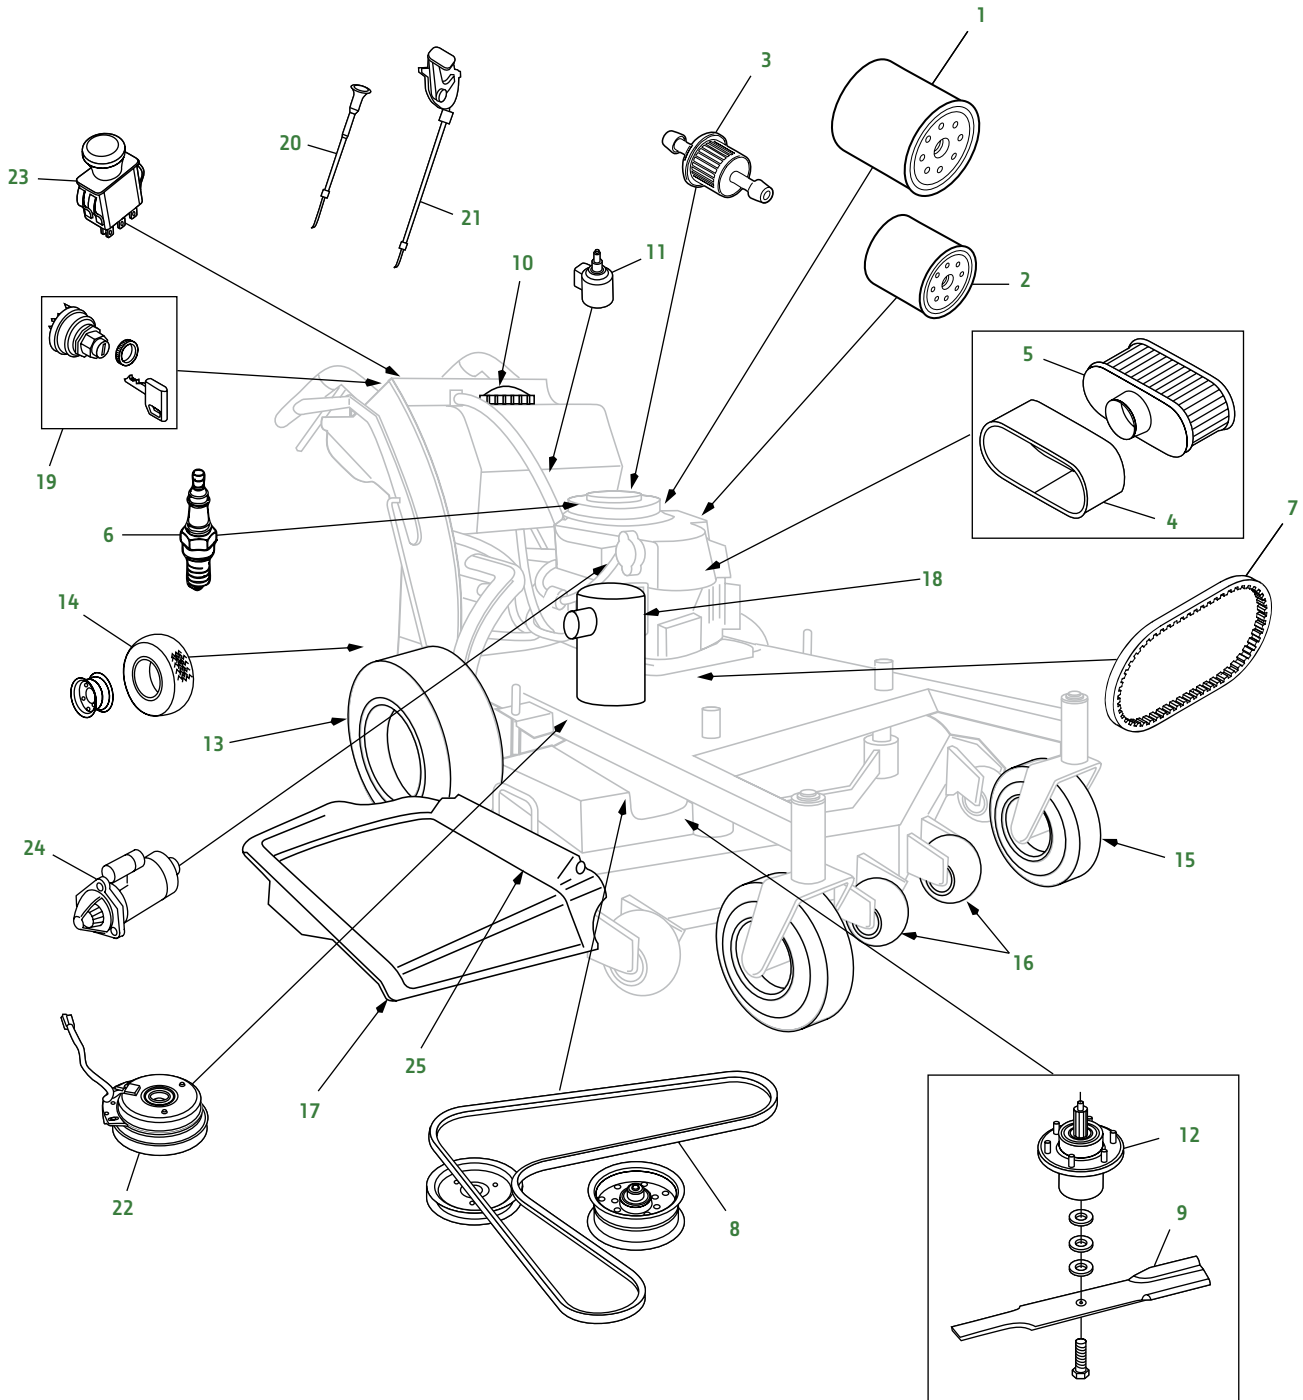

WH36A / WH48A / WH52A / WH61A / WHP36A / WHP48A / WHP52A / WHP61A

WH36A / WH48A / WH52A / WH61A / WHP36A / WHP48A / WHP52A / WHP61A

Key	Part No.	Description	Key	Part No.	Description
1	AM125424	... ENGINE OIL FILTER	14	TCA20830	... TIRE & WHEEL ASSEMBLY - SULKY
2	M131053	... FILTER - HYDRO	15	TCA22217	... TIRE & WHEEL ASSEMBLY - CASTER
3	AM116304	... FUEL FILTER	16	TCU18744	... GAGE WHEEL
4	MIU12554	... AIR FILTER - FOAM	17	TCA16388	... DISCHARGE CHUTE - INCLUDES LABELS
5	MIU12555	... AIR FILTER - PAPER	18	MIA12411	... MUFFLER
6	M805853	... SPARK PLUG		M136651	... GASKET
7	TCU33063	... V-BELT - PTO — 36 in (S/N 040001-)	19	AM119111	... IGNITION SWITCH - INCLUDES KEY
	TCU29186	... V-BELT - PTO — 36 in (S/N-040000), 48 in, 52 in & 61 in.	20	TCA22654	... CABLE - CHOKE — 36 in (S/N 040001-)
8	TCA20591	... V-BELT - MOWER DECK — 36 in		AM124624	... CABLE - CHOKE — [36 in, 48 in & 52 in
	TCU29747	... V-BELT - MOWER DECK — 48 in			... (S/N-040000)]
	TCA20749	... V-BELT - MOWER DECK — 52 in		TCA20550	... CABLE - CHOKE — [48 in, 52 in (S/N 040001-)]
	TCU36021	... V-BELT - MOWER DECK — 61 in			... & 61 in
9	TCU29188	... BLADE — 36 in (2) & 52 in (3)	21	TCA22653	... CABLE - THROTTLE — 36 in (S/N 040001-)
	TCU29299	... BLADE — 48 in (3)		TCA20482	... CABLE - THROTTLE — 36 in (S/N-040000),
	GDU10232	... BLADE — 61 in (3)			... 48 in, 52 in & 61 in
	TCU29869	... BLADE — MULCH 36 in (2) — 52 in (3)	22	TCA20484	... PTO CLUTCH
	TCU29868	... BLADE — MULCH 48 in (3)	23	AM131966	... PTO SWITCH — [36 in, 48 in, 52 (S/N-040000)]
	TCU36515	... BLADE — MULCH 61 in (3)		TCA22710	... PTO SWITCH — [36 in, 48 in, 52 in (S/N 040001-)]
10	TCU30102	... FILLER CAP			... & 61 in
11	M149320	... FUEL SOLENOID	24	MIA11626	... STARTER MOTOR
12	TCA20480	... SPINDLE	25	TCB11739	... MULCH KIT — 36 in
13	TCA20509	... TIRE & WHEEL ASSEMBLY - 16 X 6.5-8 — 36 in		TCB11740	... MULCH KIT — 48 in
	TCA20767	... TIRE & WHEEL ASSEMBLY - 16 X 7.5-8 — 48 in & 52 in		TCB11741	... MULCH KIT — 52 in
	TCA23909	... TIRE & WHEEL ASSEMBLY - 16 X 8.5-8 — 61 in		BTC10636	... MULCH KIT — 61 in

Parts Needed in First 300 Hours of Operation - Refer To Operator's Manual

Qty	Part No.	Item	Capacity	Interval In Hours
4	AM125424	Engine Oil Filter		8/100/200/300 (S/N -050000) 10/100/200/300 (S/N 050001-)
8	TY22029	1 qt John Deere Turf-Gard™ Engine Oil	1.8 qt (36, 48, 52 in)	8/100/200/300 (S/N -050000) 10/100/200/300 (S/N 050001-)
9			2.2 qt (61 in)	10/100/200/300
1	MIU12555	Air Filter - Paper		200 (S/N -050000) 300 (S/N 050001-)
3	TY6341	Multi-Purpose SD Polyurea Grease (14 oz)		See OM

Frequently Used Items

Qty	Part No.	Item
1	MIU12554	Air Filter - Foam
1	MIU12555	Air Filter - Paper
1	AM116304	Fuel Filter
2	M805853	Spark Plugs
1	TCU33063	Belt - PTO — 36 in (S/N 040001-)
1	TCU29186	Belt - PTO — 36 in (S/N-040000), 48, 52 & 61 in
1	TCU30102	Filler Cap
1	AM130907	Mower Deck Leveling Gauge
1	TY26183	Grease Gun
1	TCA20480	Spindle

Qty	Part No.	Item
2	TCU29188	Blade — 36 in
3	TCU29299	Blade — 48 in
3	TCU29188	Blade — 52 in
3	GDU10232	Blade — 61 in
3	TCU29869	Blade — Mulch 36 in (2) & 52 in (3)
3	TCU29868	Blade — Mulch 48 in
3	TCU36515	Blade — Mulch 61 in
1	TCA20591	Blade To Blade Belt — 36 in
1	TCU29747	Blade To Blade Belt — 48 in
1	TCA20749	Blade To Blade Belt — 52 in
1	TCU36021	Blade To Blade Belt — 61 in