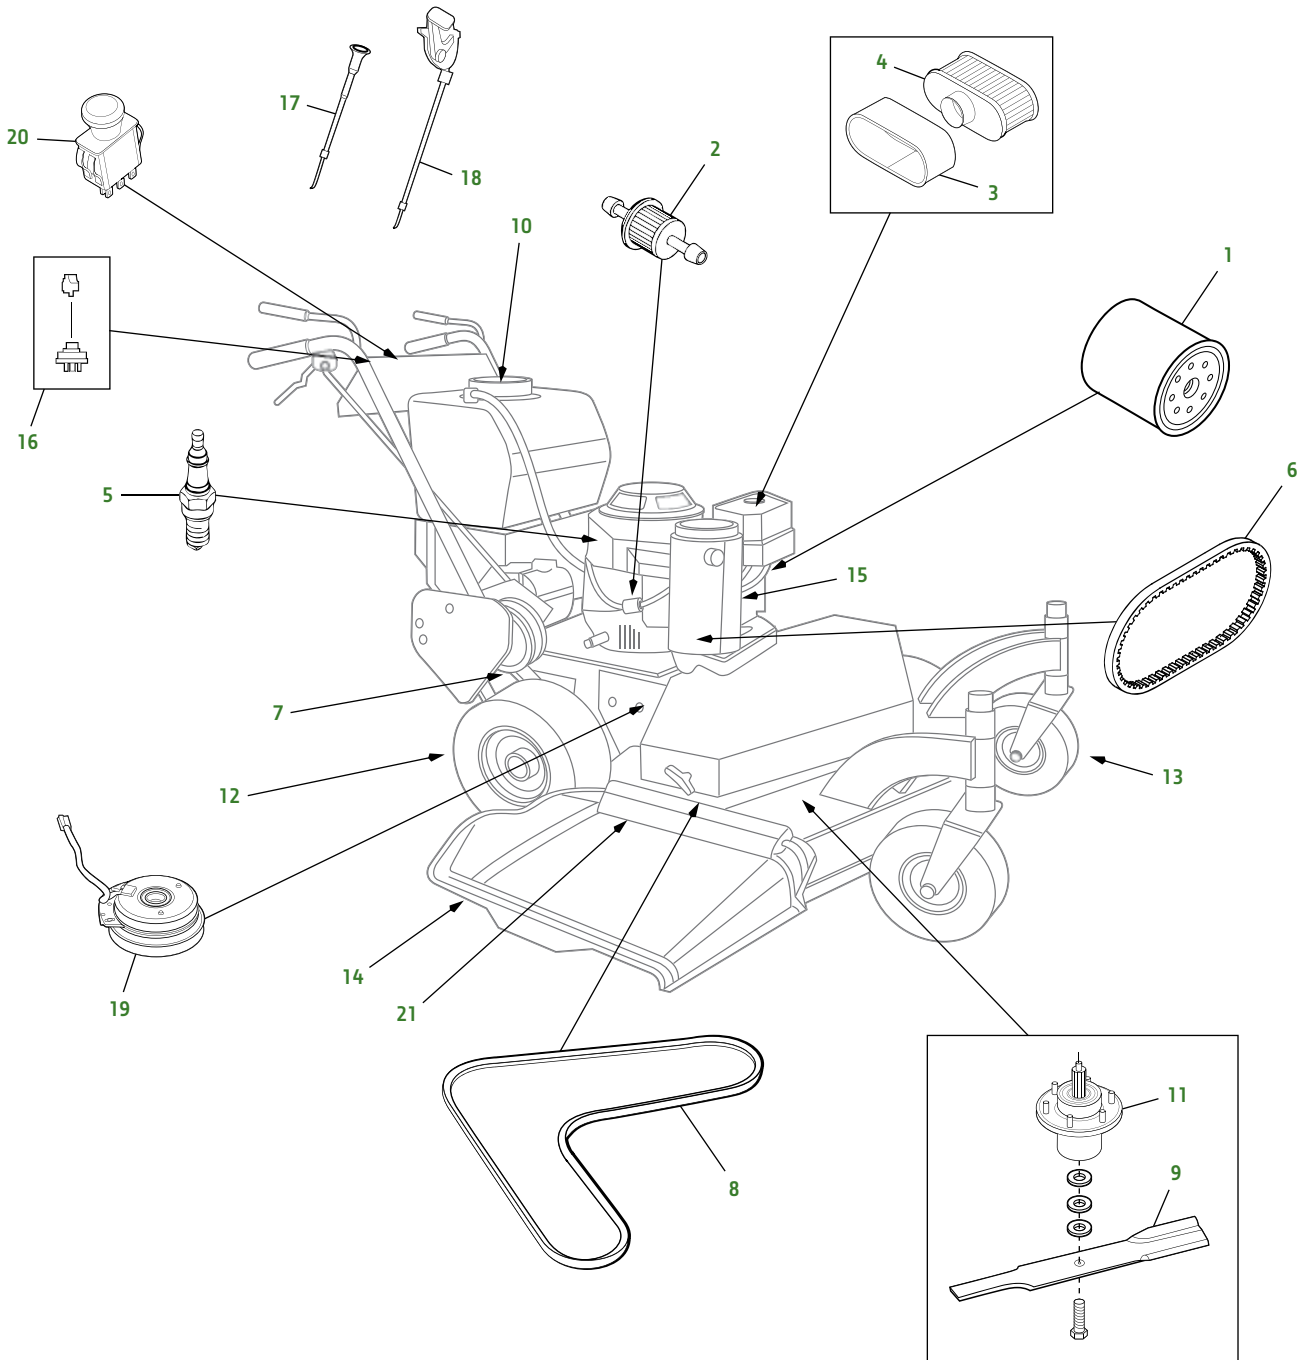

WG32A / WG36A / WG48A

Commercial Walk Behind

WG32A / WG36A / WG48A

Key	Part No.....Description	Key	Part No.....Description
1	AM125424 ENGINE OIL FILTER	11	TCA20480 SPINDLE - 32 in. & 36 in. (2), 48 in. (3)
2	AM116304 FUEL FILTER	12	TCA20766 TIRE & WHEEL ASSEMBLY - 6 X 4.5 - 36 in. & 48 in. (2)
3	MIU12554 AIR FILTER - FOAM		TCA20552 TIRE & WHEEL ASSEMBLY - 6 X 3.5 - 32 in. (2)
4	MIU12555 AIR FILTER - PAPER	13	TCA22217 TIRE & WHEEL ASSEMBLY - CASTER (2)
5	M805853 SPARK PLUG (2)	14	TCA16388 DISCHARGE CHUTE - INCLUDES LABELS
6	TCU29283 V-BELT - ENGINE	15	MIA12411 MUFFLER (S/N -050000)
7	TCU29752 BELT - TIRE & WHEEL DRIVE (2)		TCU36138 MUFFLER (S/N 050001-)
8	TCU29158 V-BELT - MOWER DECK - 32 in. (S/N -040000)		M136651 GASKET
	TCA20750 V-BELT - MOWER DECK - 36 in.	16	AM38227 IGNITION SWITCH
	TCU33096 V-BELT - MOWER DECK - [32 in & 36 in. (S/N 040001-)]		M40718 KEY
	TCU29763 V-BELT - MOWER DECK - 48 in. (51.4 in. LONG) (S/N -040000)	17	TCA20550 CABLE - CHOKE
	TCU29748 V-BELT - MOWER DECK - 48 in. (83 in. LONG) (S/N -040000)	18	TCA26178 CABLE - THROTTLE
	TCU33100 V-BELT - MOWER DECK - 48 in. (S/N 040001-)	19	TCA20484 CLUTCH
9	TCU29299 BLADE - 32 in. (2), 48 in. (3)	20	AUC10632 PTO SWITCH (S/N -040000)
	TCU29188 BLADE - 36 in. (2)		TCA22710 PTO SWITCH (S/N 040001-)
	TCU29868 BLADE - MULCH - 32 in. (2), 48 in. (3)	21	TCB11738 MULCH KIT - 32 in.
	TCU29869 BLADE - MULCH - 36 in. (2)		TCB11739 MULCH KIT - 36 in.
10	TCU30102 FILLER CAP (S/N -050000)		TCB11740 MULCH KIT - 48 in.
	TCU35983 FILLER CAP (S/N 050001-)		

Parts Needed in First 250 Hours of Operation

Qty	Part No.	Item	Capacity	Interval In Hours
3	AM125424	Engine Oil Filter		8/100/200
6	TY26811	1 qt Plus 4 10W30 Engine Oil	1.8 qt	8/100/200
1	MIU12555	Air Filter - Paper		200
3	TY6341	Multi-Purpose SD Polyurea Grease (14 oz)		As Needed

Capacities

Engine Oil (with Filter)..... 1.7 L (1.8 qt)
Grease Gun..... TY26518