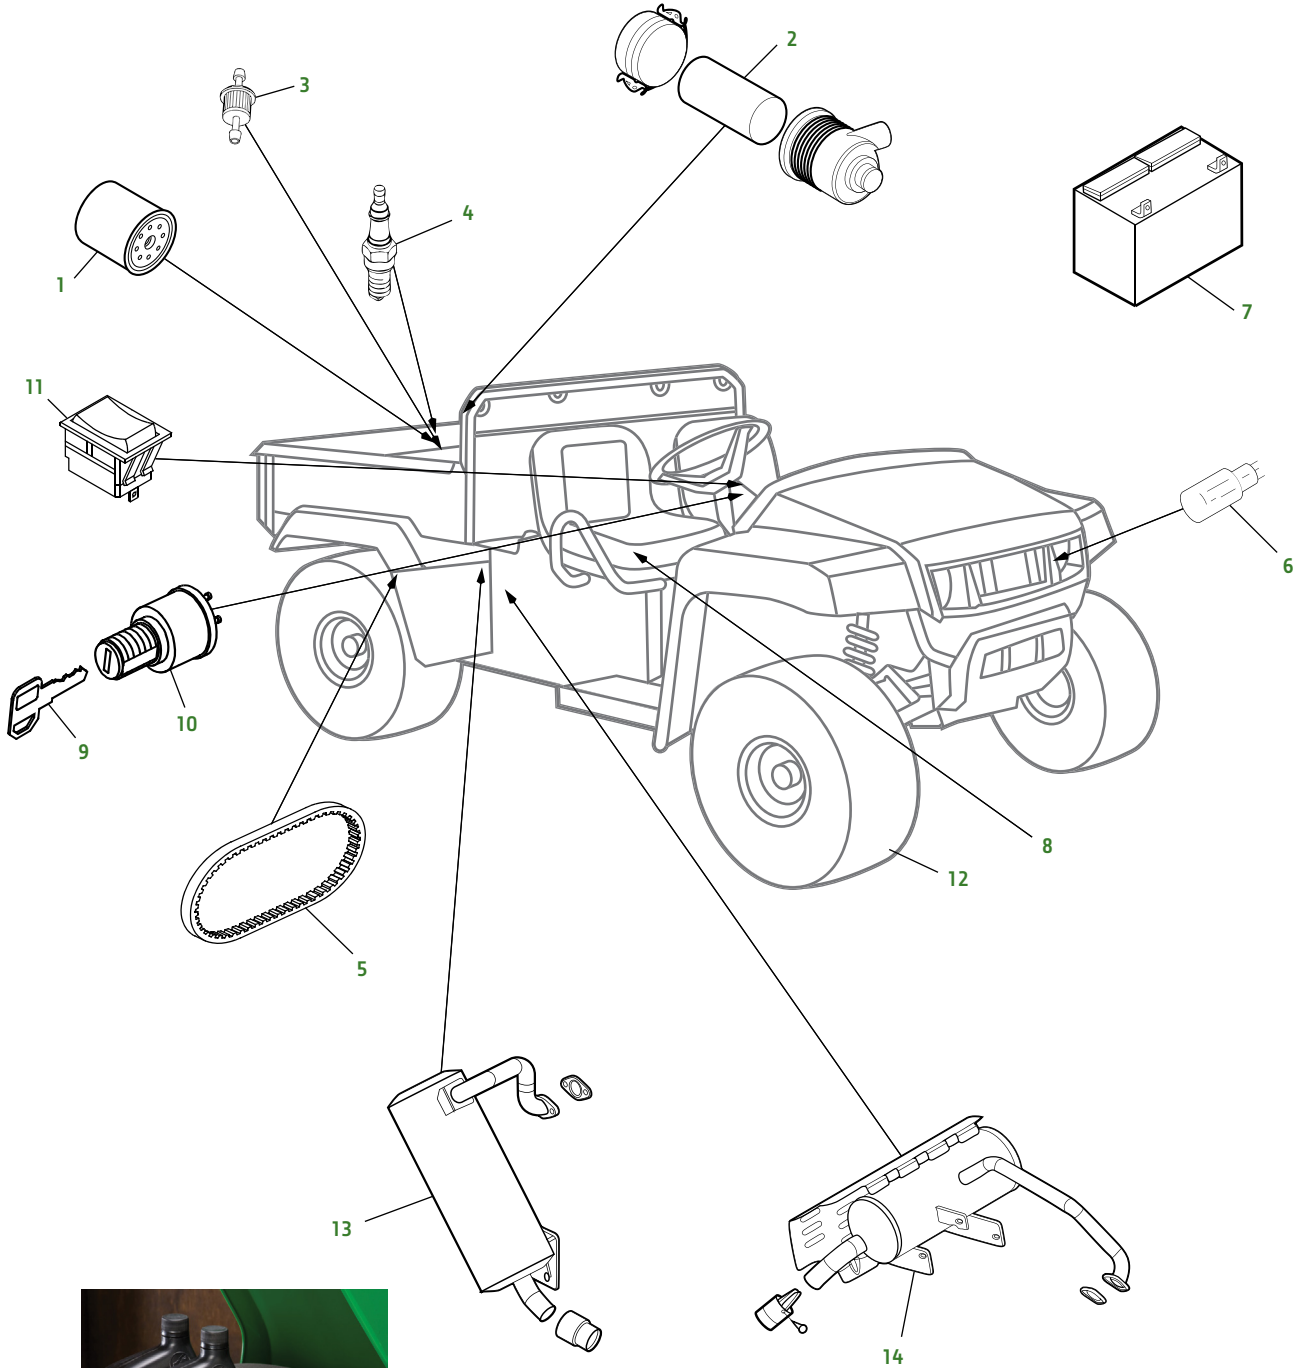

Gator TS / TX

Key	Part No.	Description	Key	Part No.	Description
1	AM107423	OIL FILTER - ENGINE	13	AM133410	MUFFLER - TS (S/N -030000)
2	M113621	AIR FILTER		AM140010	MUFFLER - TS (S/N 030001 - 100000)
3	AM116304	FUEL FILTER		AM144897	MUFFLER - TS (S/N 100001-)
4	M138938	SPARK PLUG - TX		M73271	GASKET - TS (S/N -050000)
	M138938	SPARK PLUG - TS (EXCEPT FOR FE350D-AS25 ENGINE)		MIU11973	GASKET - TS (S/N 050001-)
	M802138	SPARK PLUG - TS (FOR FE350D-AS25 ENGINE ONLY)		AM103386	ARRESTOR - TS (S/N -100000)
5	M174026	BELT - DRIVE		M158299	ARRESTOR - TS (S/N 100001-)
6	AM118013	BULB - HEADLIGHT	14	VGA11004	MUFFLER - TX (S/N -050000)
7	TY25221	BATTERY - DRY		AM136710	MUFFLER - TX (S/N 050001-)
8	AM133476	SEAT - TS		M136651	GASKET - TX
	VG11696	SEAT - TX		AM108146	ARRESTOR - TX
9	AM131841	KEY	15	LG248	HOME MAINTENANCE KIT - TS (S/N -100000)
10	TCA22740	SWITCH - IGNITION		LG258	HOME MAINTENANCE KIT - TX (S/N -040000)
11	AM117324	SWITCH - LIGHT		LG259	HOME MAINTENANCE KIT - TS (S/N 100001-), TX (S/N 040001-)
12	M138664	TIRE - FRONT - ALL PURPOSE - TS — 22.5 X 10-8 in. †			
	M170693	TIRE - FRONT - ALL PURPOSE - TS — 22.5 X 10-8 in. †			
	M170694	TIRE - FRONT - TURF - TS — 22.5 X 10-8 in. ‡			
	R90798	TIRE - FRONT - KNOBBY - TS — 22.5 X 10-8 in. †			
	M170695	TIRE - FRONT - KNOBBY - TS — 22.5 X 10-8 in. ‡			
	M118819	TIRE - REAR - ALL PURPOSE - TS — 25 X 13-9 in. †			
	M170696	TIRE - REAR - ALL PURPOSE - TS — 25 X 13-9 in. ‡			
	M171009	TIRE - REAR - TURF - TS — 25 X 12-9 in. ‡			
	R90796	TIRE - REAR - KNOBBY - TS — 25 X 12-9 in. †			
	M170697	TIRE - REAR - KNOBBY - TS — 25 X 12-9 in. ‡			
	M151109	TIRE - FRONT - ALL PURPOSE - TX — 22 X 9.5-10 in. †			
	M170534	TIRE - FRONT - ALL PURPOSE - TX — 22 X 9.5-10 in. ‡			
	M152020	TIRE - FRONT - TURF - TX — 22 X 9.5-10 in. †			
	M169780	TIRE - FRONT - TURF - TX — 22 X 9.5-10 in. ‡			
	M152019	TIRE - FRONT - AT489 - TX — 22 X 9.5-10 in. †			
	M170535	TIRE - FRONT - XTREME - TX — 22 X 9.5-10 in. ‡			
	VG12336	TIRE - REAR - ALL PURPOSE - TX — 24 X 10.5-10 in. †			
	M170537	TIRE - REAR - ALL PURPOSE - TX — 24 X 10.5-10 in. ‡			
	VG12343	TIRE - REAR - TURF - TX — 24 X 12-10 in. †			
	M170539	TIRE - REAR - TURF - TX — 24 X 12-10 in. ‡			
	VG12342	TIRE - REAR - AT489 - TX — 24 X 12-10 in. †			
	M170538	TIRE - REAR - XTREME - TX — 22 X 12-10 in. ‡			

† CARLISLE TIRES
‡ WANDA TIRES

Parts Needed in First 250 Hours of Operation

Qty	Part No.	Item	Capacity	Interval In Hours
3	AM107423	Engine Oil Filter		8/100/200
9	TY22029	1 qt Engine Oil Turf-Gard™ 10W30	TS (S/N -100000) 1.26qt TS (S/N 100001-) 1.37 qt TX 1.37 qt	8/50/100/150/200/250
1	M113621	Air Filter		200
1	AM116304	Fuel Filter		200
1	M138938	Spark Plug		200
	M138938	Spark Plug - TS (except for FE350D-AS25 engine)		200
	M802138	Spark Plug - TS (for FE350D-AS25 engine only)		200
1	TY24416	Multi-Purpose HD Lithium Complex Grease		As Needed

Frequently Used Items

Qty	Part No.	Item
1	AM131841	Key - Ignition
1	VGA10167	Filler Cap
1	M174026	Belt - Drive
1	TY26518	Grease Gun