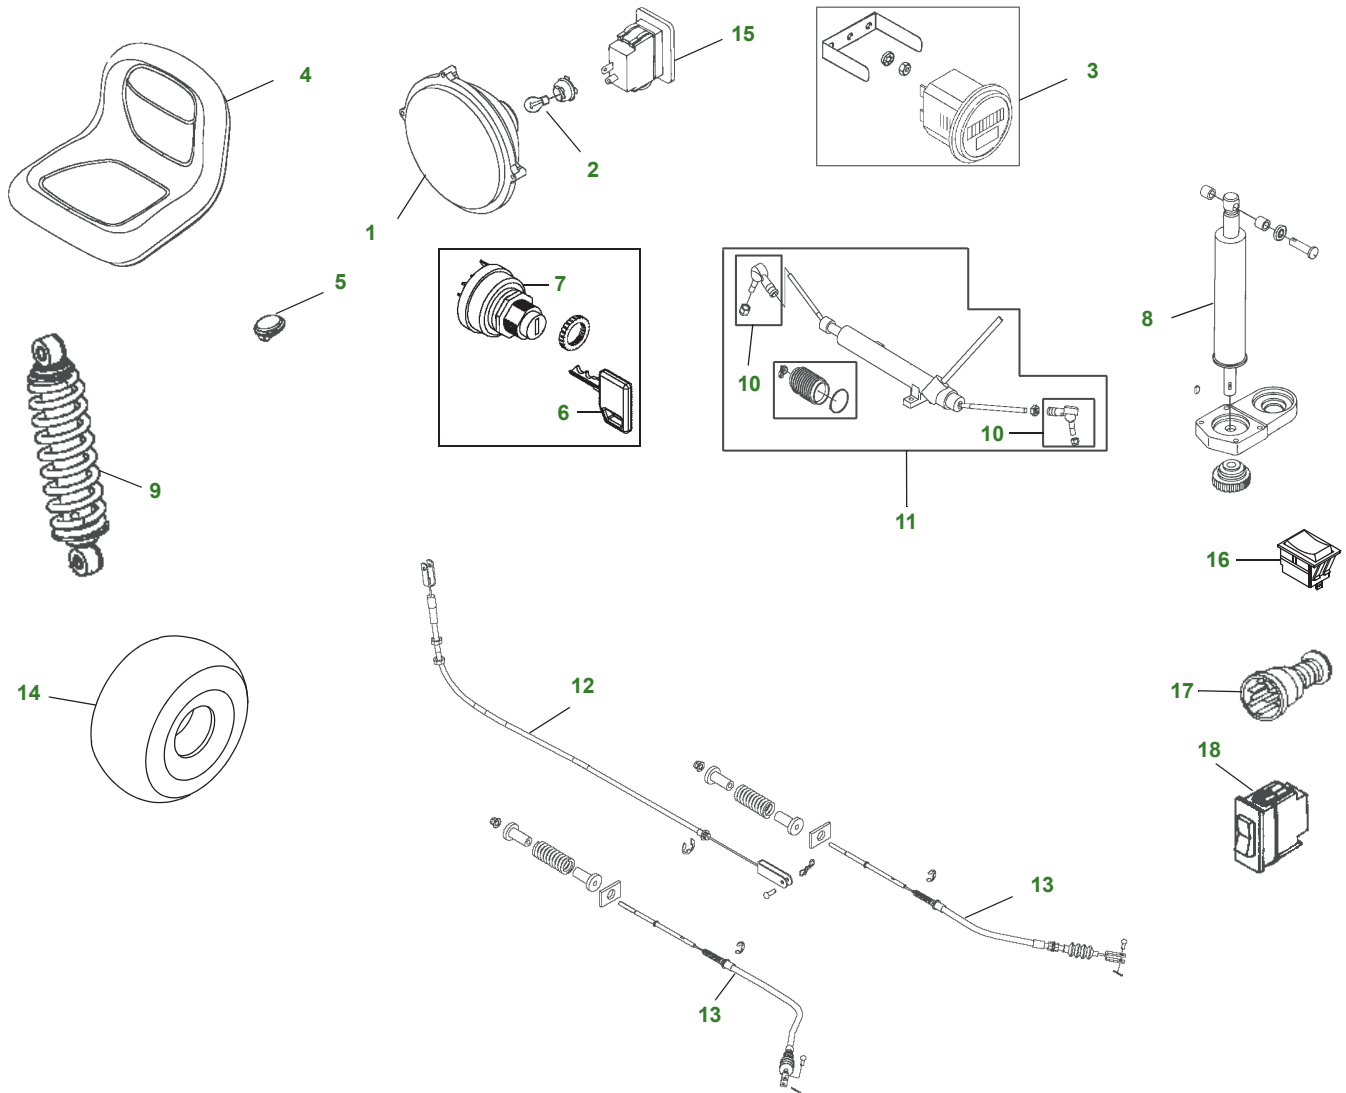

Gator™ TE

Key	Part No.	Description	Key	Part No.	Description
1	AM143353HEADLIGHT	10	AM121758TIE ROD END
2	AM127364BULB - HEADLIGHT	11	AM135627STEERING RACK
3	AM126632HOUR AND BATTERY METER KIT	12	VGA10995CABLE
4	VG11696SEAT	13	AM147092CABLE - BRAKE (2)
5	AM135933SEAT SWITCH	14	M152020TIRE - FRONT (22.5 X 9.50 X 10) TURF TRAC
6	AM131841KEY		VG12343TIRE - REAR (24 X 12 X 10) TURF TRAC
7	AM128385IGNITION SWITCH (W/POWER LIFT KIT)			- (S/N -050000)
	TCA22740IGNITION SWITCH		M170539TIRE - REAR (24 X 12 -10) TURF TRAC
8	AM119894KIT - LEAD SCREW AND COVER			- (S/N 050001-)
		- (S/N - 050000)	15	AM117324ROCKER SWITCH - HEADLIGHT
	AM133671KIT - ACTUATOR HOUSING	16	VGA12005SWITCH - FORWARD/NEUTRAL/REVERSE
		- (S/N - 050000)	17	AM127227SWITCH - SERVICE
	AM138452ACTUATOR - (S/N 050001-)	18	AM128385SWITCH - CARGO POWER LIFT
9	AM129514SHOCK ABSORBER			

Parts Needed in First 250 hours of Operation

Qty	Part No.	Item	Capacity	Interval In Hours
3	TY6341	Multi Purpose SD Polyurea Grease (14 oz)		As Needed